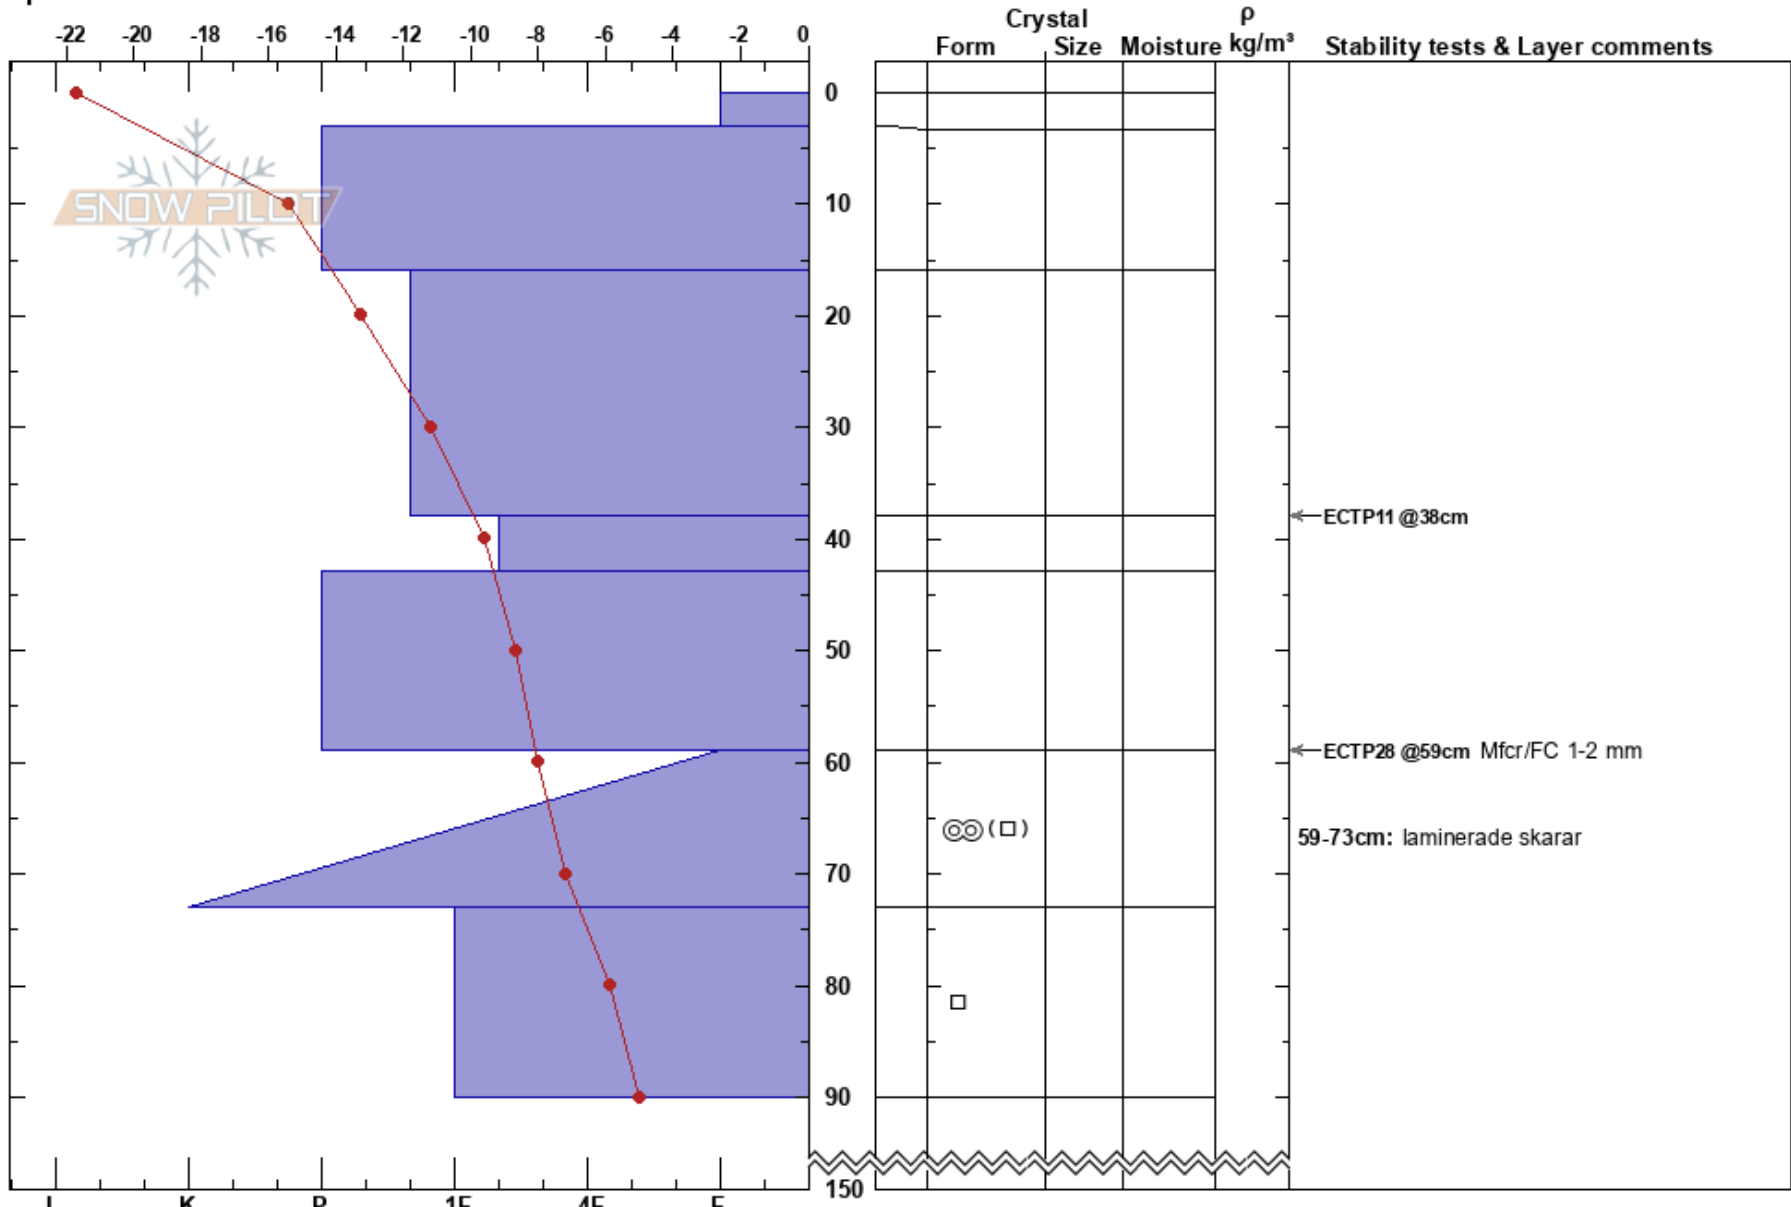

4 feb 1380-ravin
 Hemavan
 Sweden
 Elevation: 881 m
 Aspect: 290°
 Specifics:

Mojo Andersson
 04/02/2019 - 11:00
 Co-ord: 65.87612N, 15.14799E
 Slope Angle: 27°
 Wind Loading:

Stability: HS: 150
 Air Temperature: -21.3°C PF: 5 59-73cm: laminerade skarar
 Sky Cover: BKN
 Precipitation: NO
 Wind: SE Light Breeze