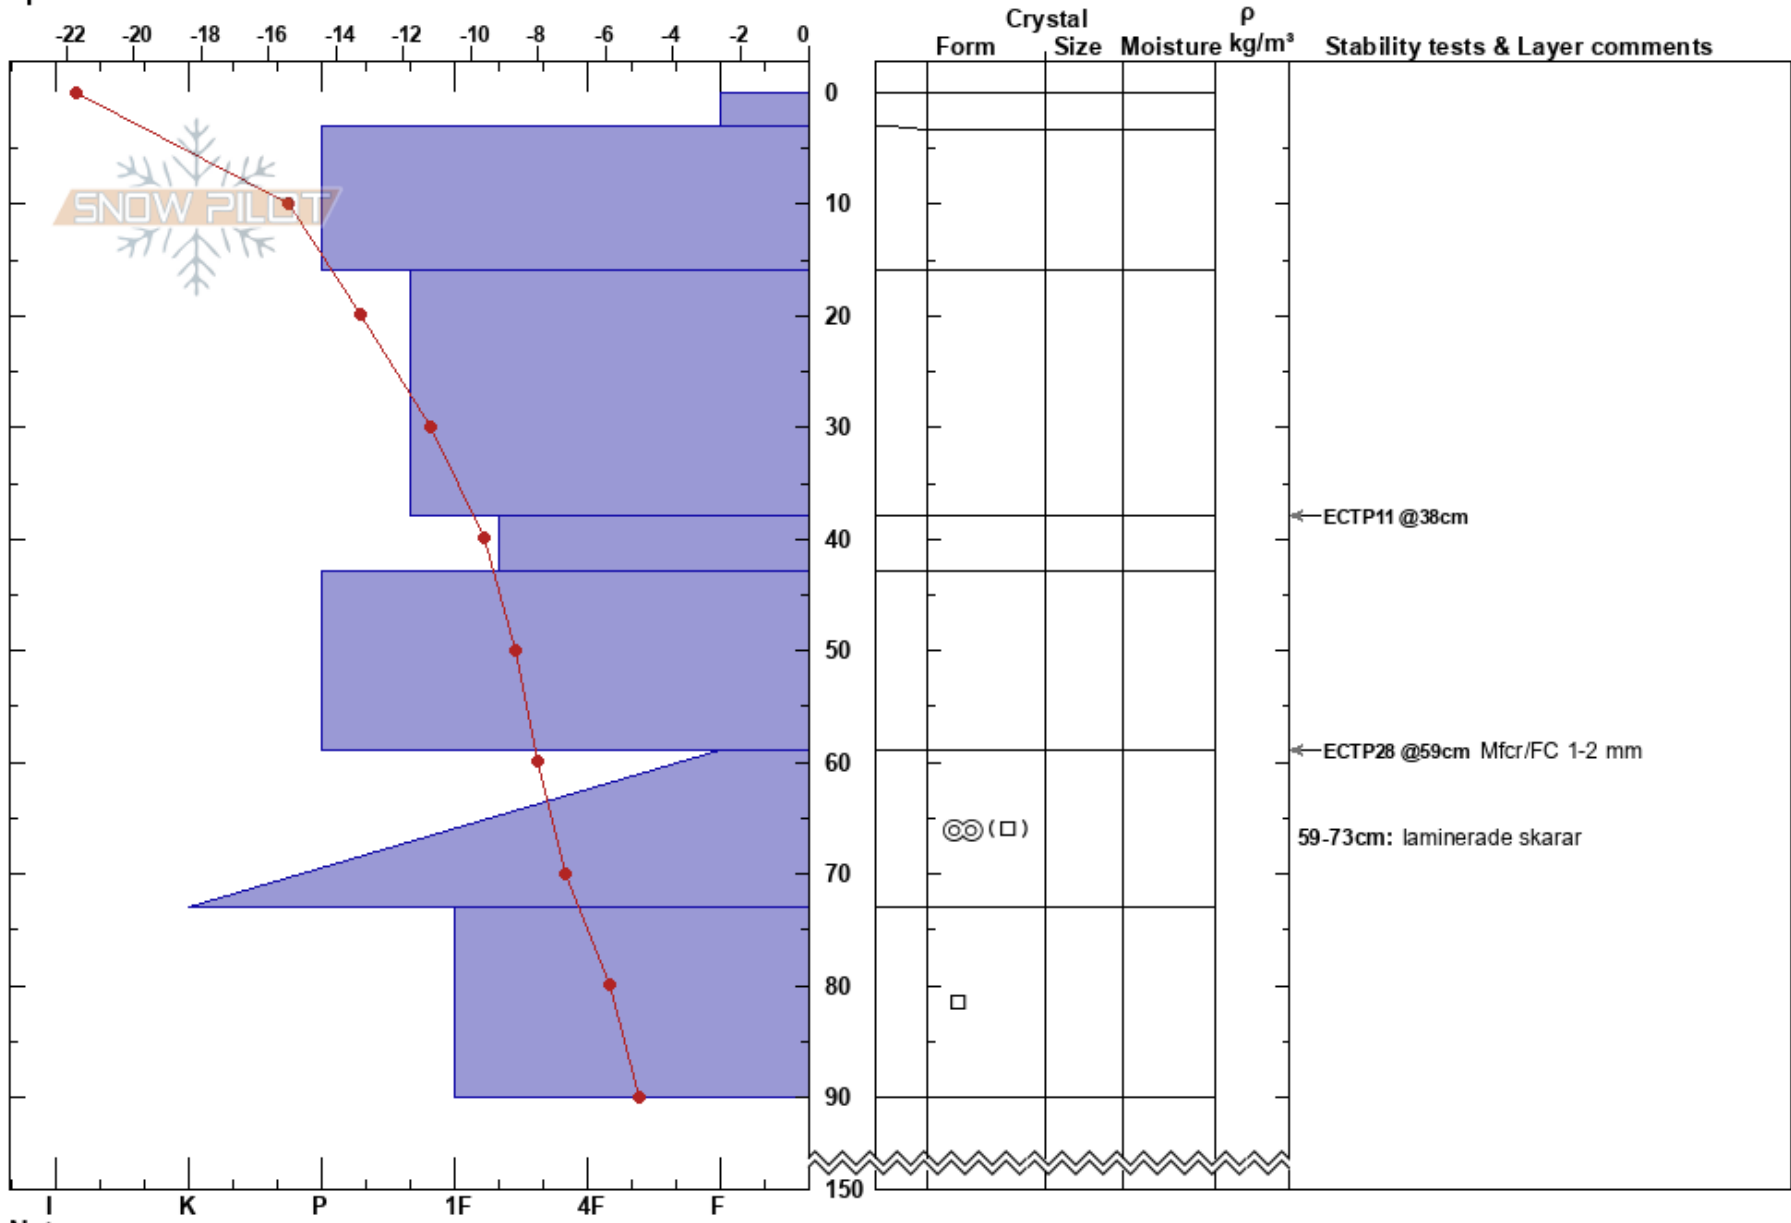

4 feb 1380-ravin
 Hemavan
 Sweden
 Elevation: 881 m
 Aspect: 290°
 Specifics:

Mojo Andersson
 04/02/2019 - 11:00
 Co-ord: 65.87612N, 15.14799E
 Slope Angle: 27°
 Wind Loading:

Stability: HS: 150
 Air Temperature: -21.3°C PF: 5 59-73cm: laminerade skarar
 Sky Cover: BKN
 Precipitation: NO
 Wind: SE Light Breeze