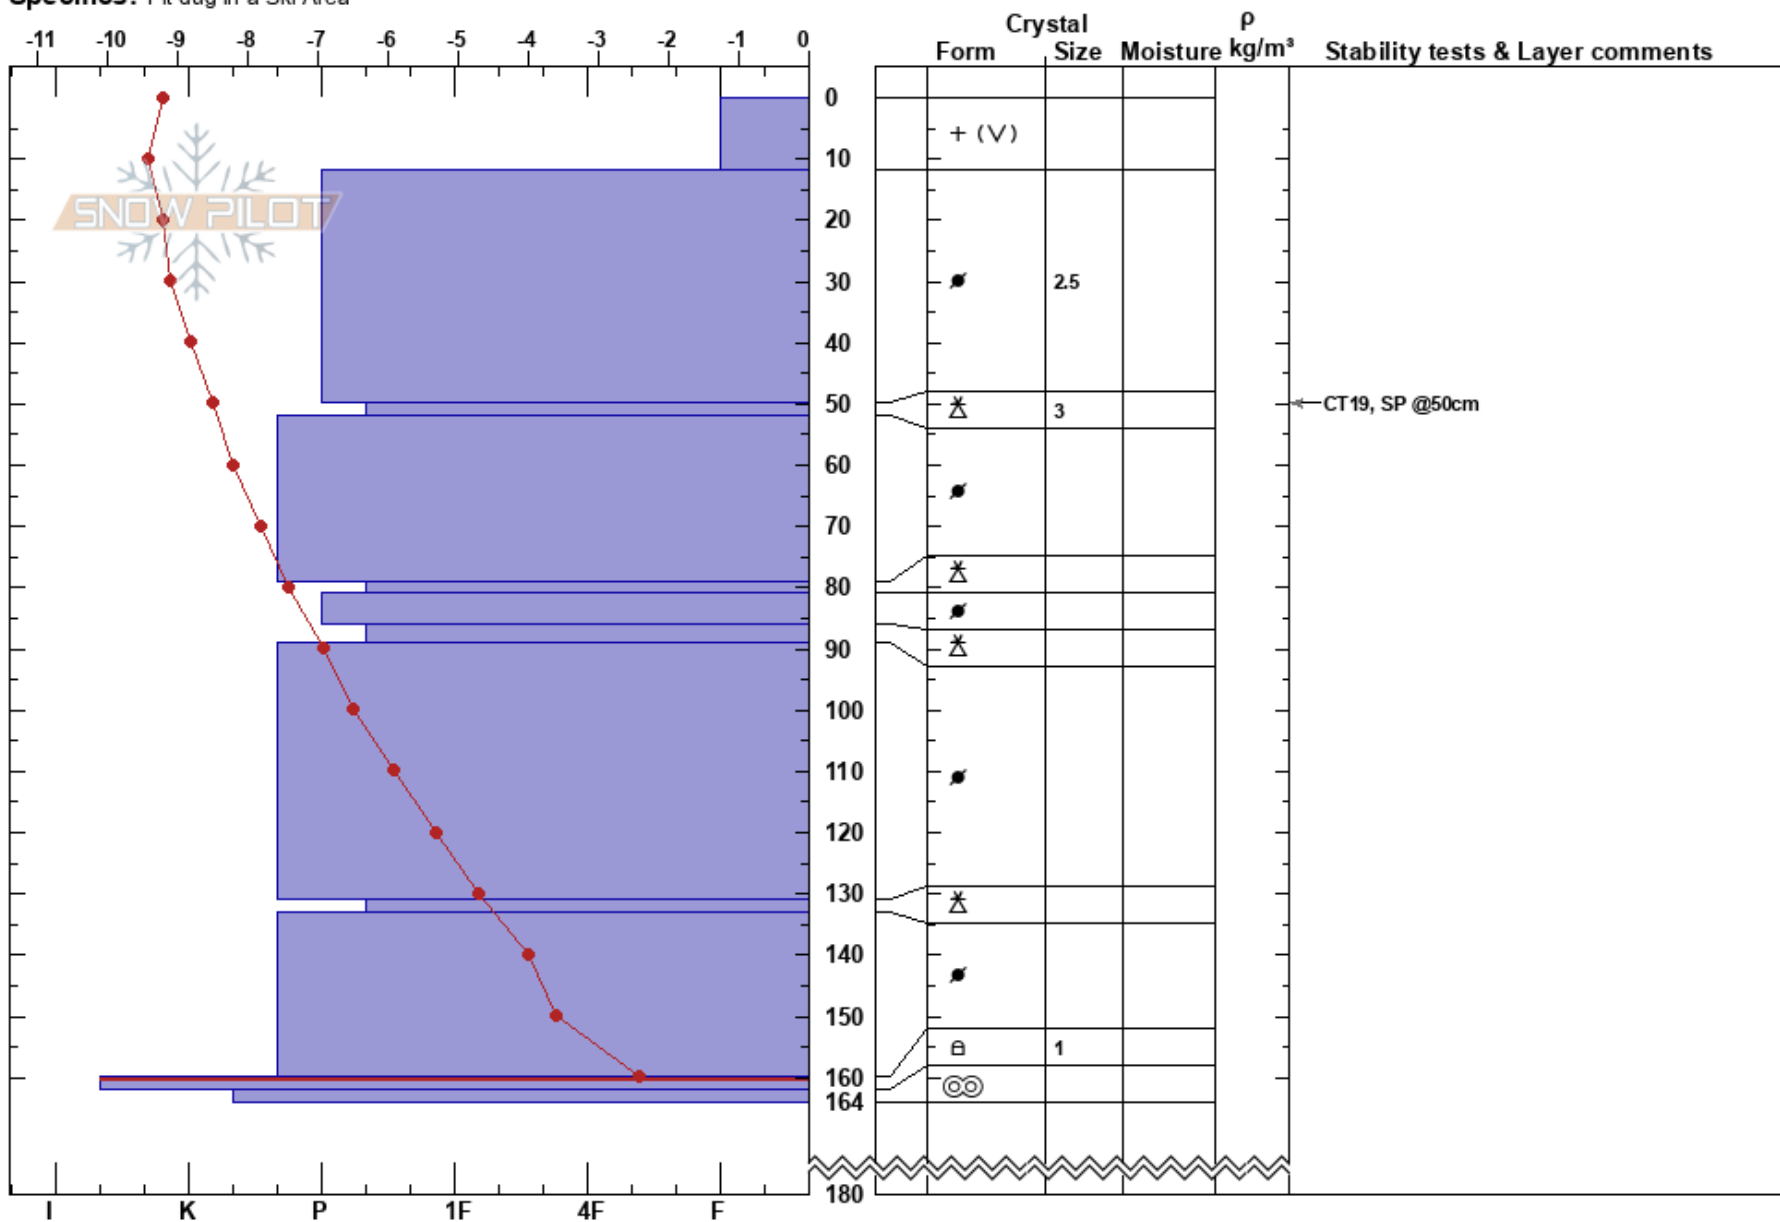

Illviðrishiðnjukur 17
 Tröllaskagi
 Iceland
 Elevation: 630 m
 Aspect: 160°
 Specifics: Pit dug in a Ski Area

Gestur Hansson
 03/02/2019 - 08:00
 Co-ord: 66.13071N, -18.98316W
 Slope Angle: 26°
 Wind Loading:

Stability:
 Air Temperature: -9.1°C PF: 30 160-162cm: Problematic layer
 Sky Cover: OVC
 Precipitation: NO
 Wind:

Notes: