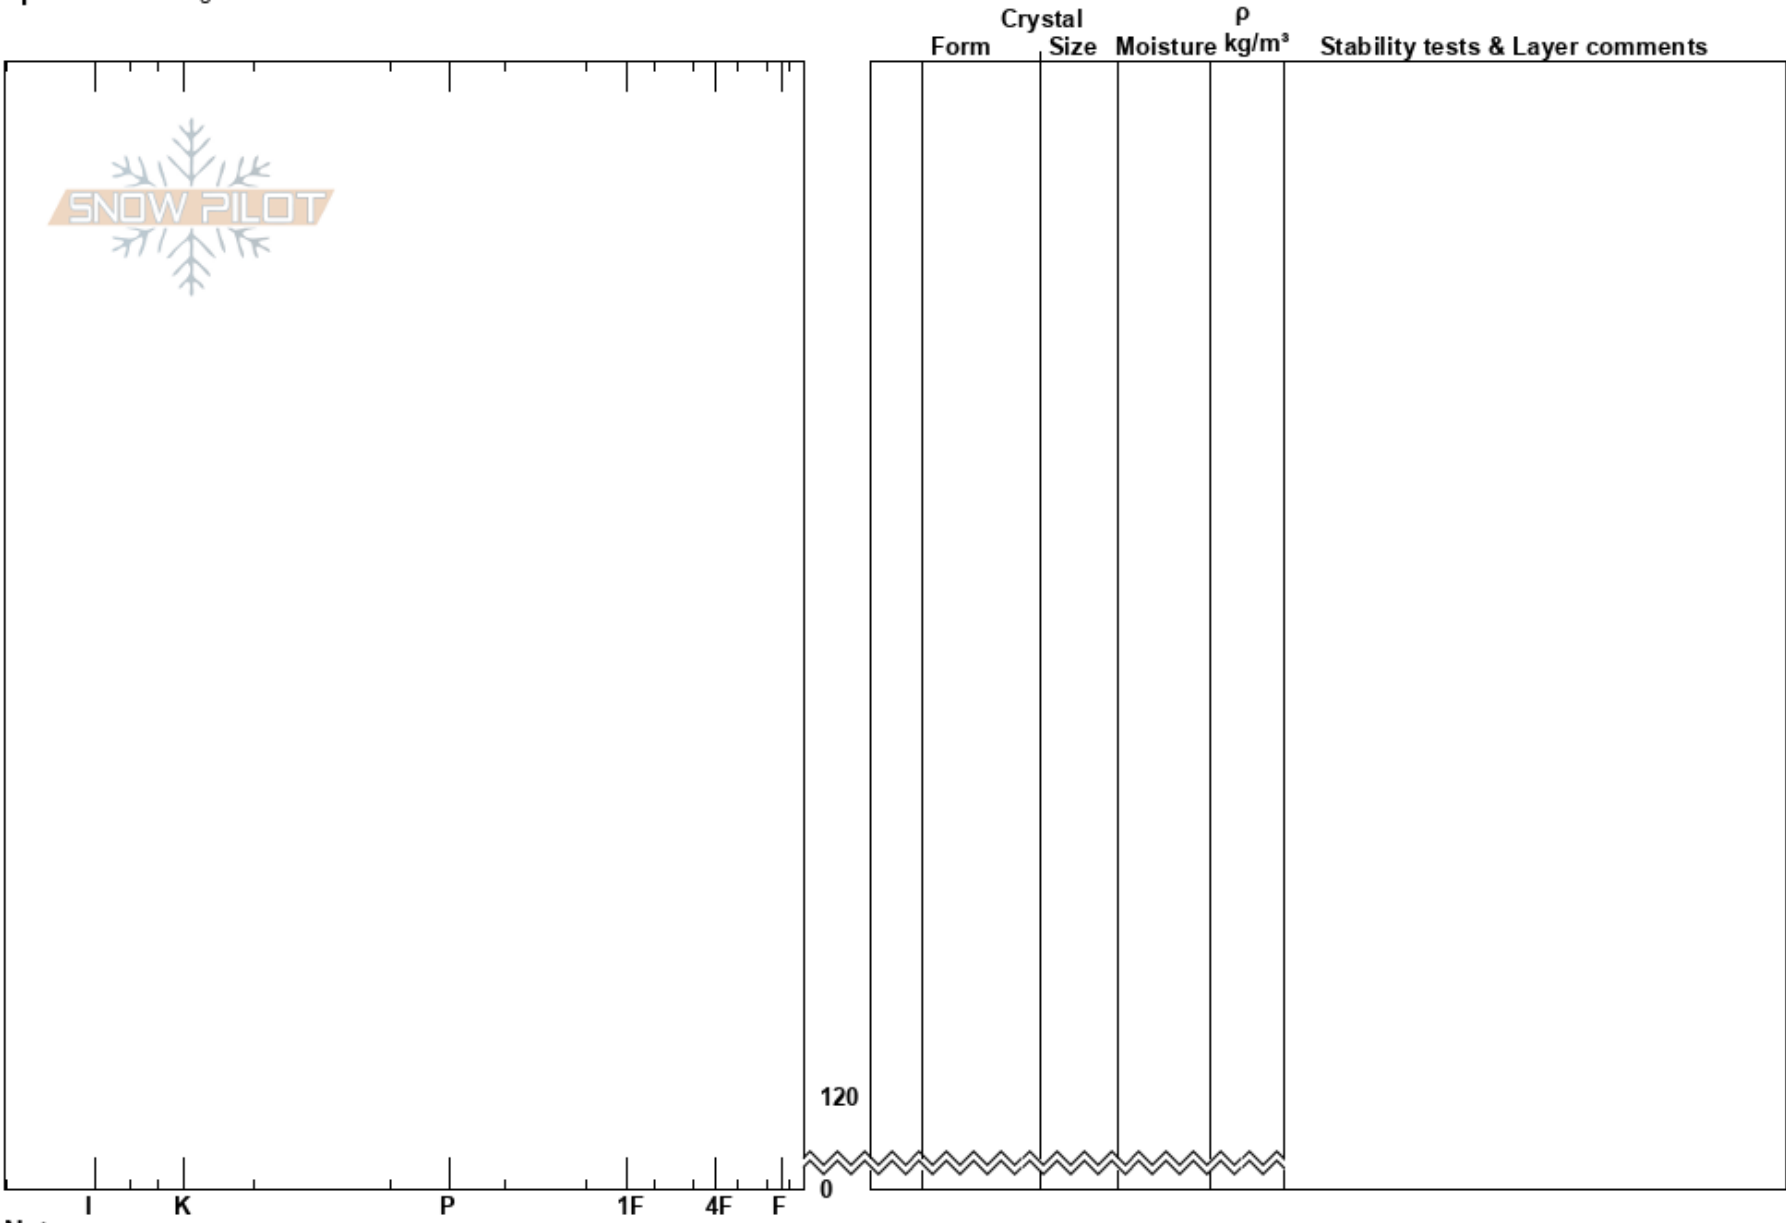

2a casey heerd
Madison Range-N
MT
Elevation: 10500 ft
Aspect: S
Specifics: Pit dug in a Ski Area

Stability:
Air Temperature:
Sky Cover: FEW
Precipitation: NO
Wind: SW Calm

HS: 120
PF: 5

Layer Notes:

Notes: in snow packs deeper than 125cm rounded edges of depth hoar noted.