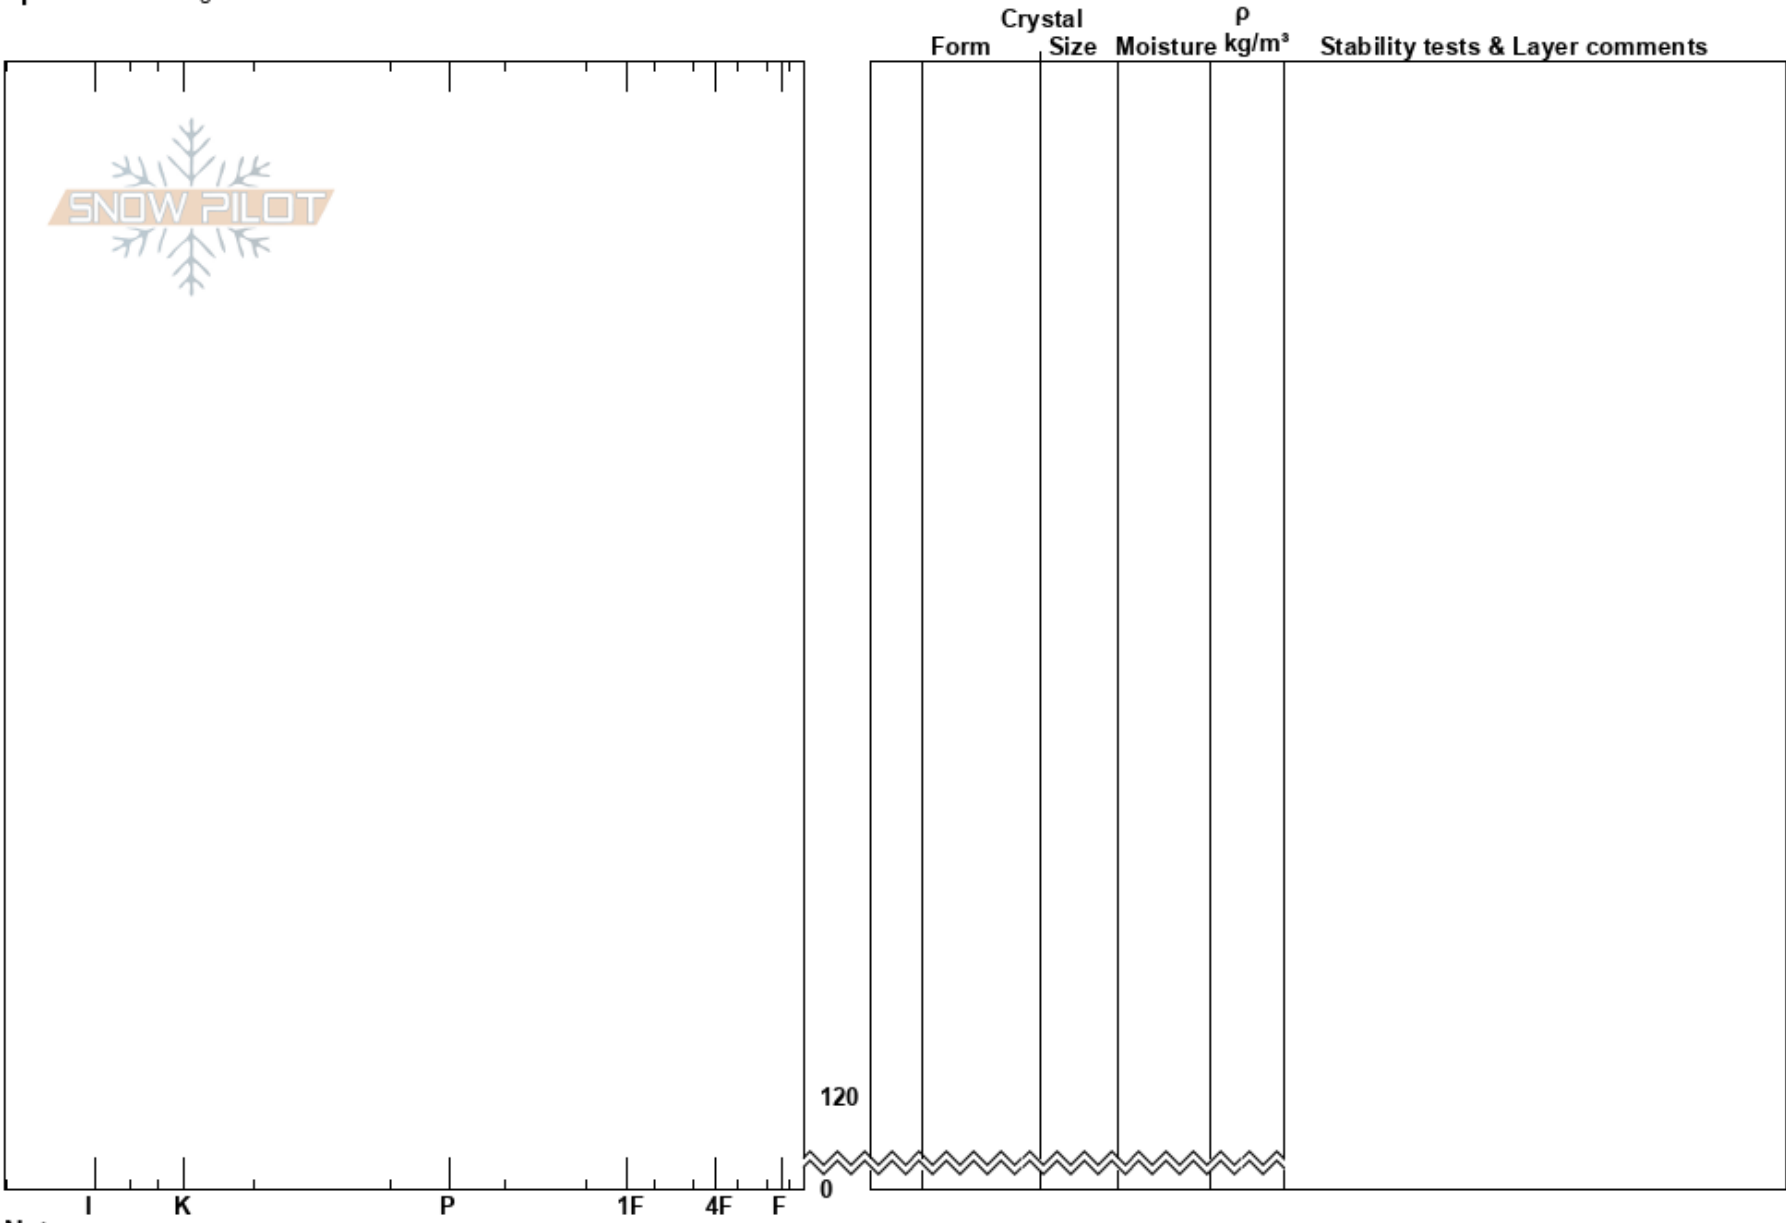

2a casey heerd  
Madison Range-N  
MT  
Elevation: 10500 ft  
Aspect: S  
Specifics: Pit dug in a Ski Area

Stability:  
Air Temperature:  
Sky Cover: FEW  
Precipitation: NO  
Wind: SW Calm

HS: 120  
PF: 5

Layer Notes:

Notes: in snow packs deeper than 125cm rounded edges of depth hoar noted.