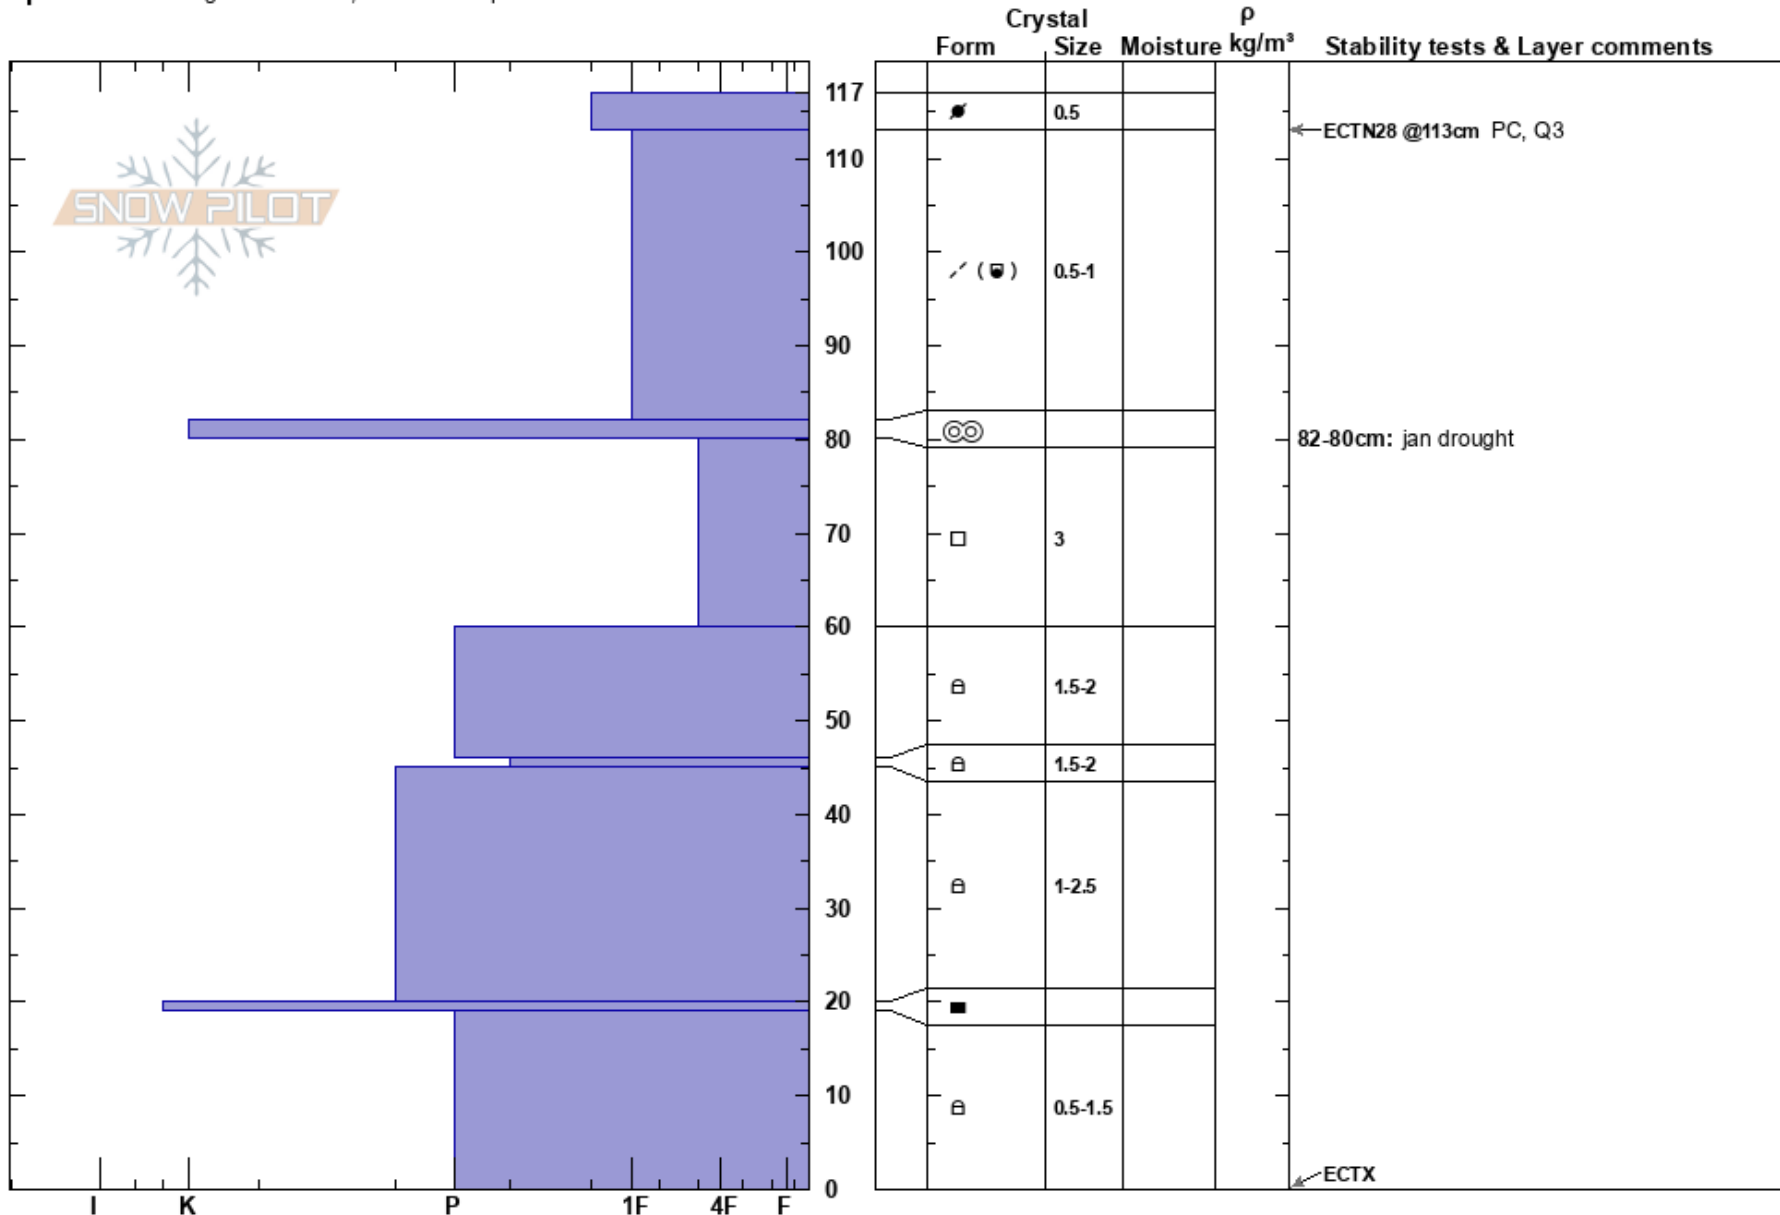

Castro 4head
 Madison Range-N
 MT

Leigh Frye
 02/01/2019 - 12:00pm
Co-ord: 45.27475N, -111.44959W
Slope Angle: 39°
Wind Loading: previous

Stability:
Air Temperature: -1°C
Sky Cover: SCT
Precipitation: NO
Wind: W Light Breeze

HS: 117
PF: 10
 82-80cm: jan drought
 80-60cm: Problematic layer

Elevation: 10400 ft
Aspect: 130°

Specifics: Pit dug in a Ski Area; We skied slope

Notes: Poor structure, good strength, low energy. Stability conditionally good.