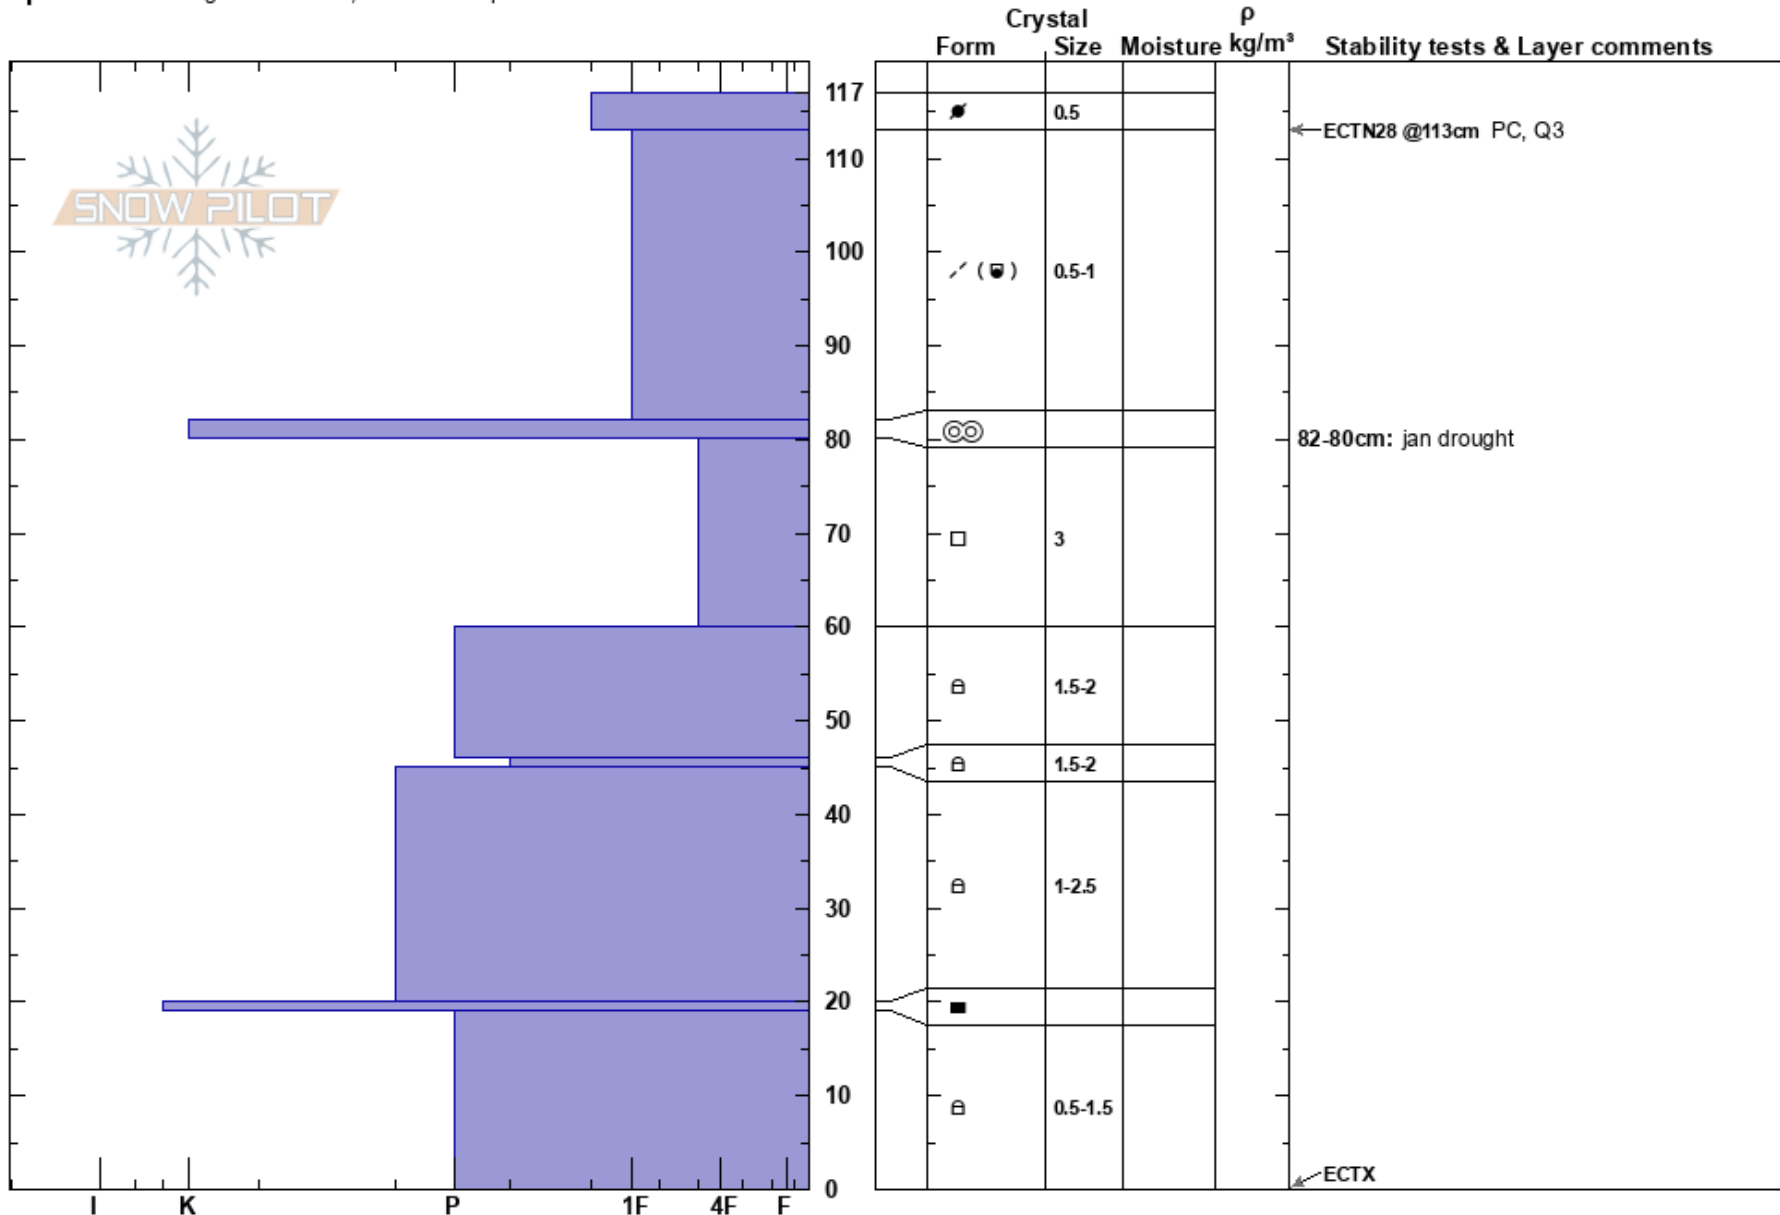

Castro 4head  
 Madison Range-N  
 MT

Leigh Frye  
 02/01/2019 - 12:00pm  
**Co-ord:** 45.27475N, -111.44959W  
**Slope Angle:** 39°  
**Wind Loading:** previous

**Stability:**  
**Air Temperature:** -1°C  
**Sky Cover:** SCT  
**Precipitation:** NO  
**Wind:** W Light Breeze

**HS:** 117  
**PF:** 10  
 82-80cm: jan drought  
 80-60cm: Problematic layer

**Elevation:** 10400 ft  
**Aspect:** 130°

**Specifics:** Pit dug in a Ski Area; We skied slope

**Notes:** Poor structure, good strength, low energy. Stability conditionally good.