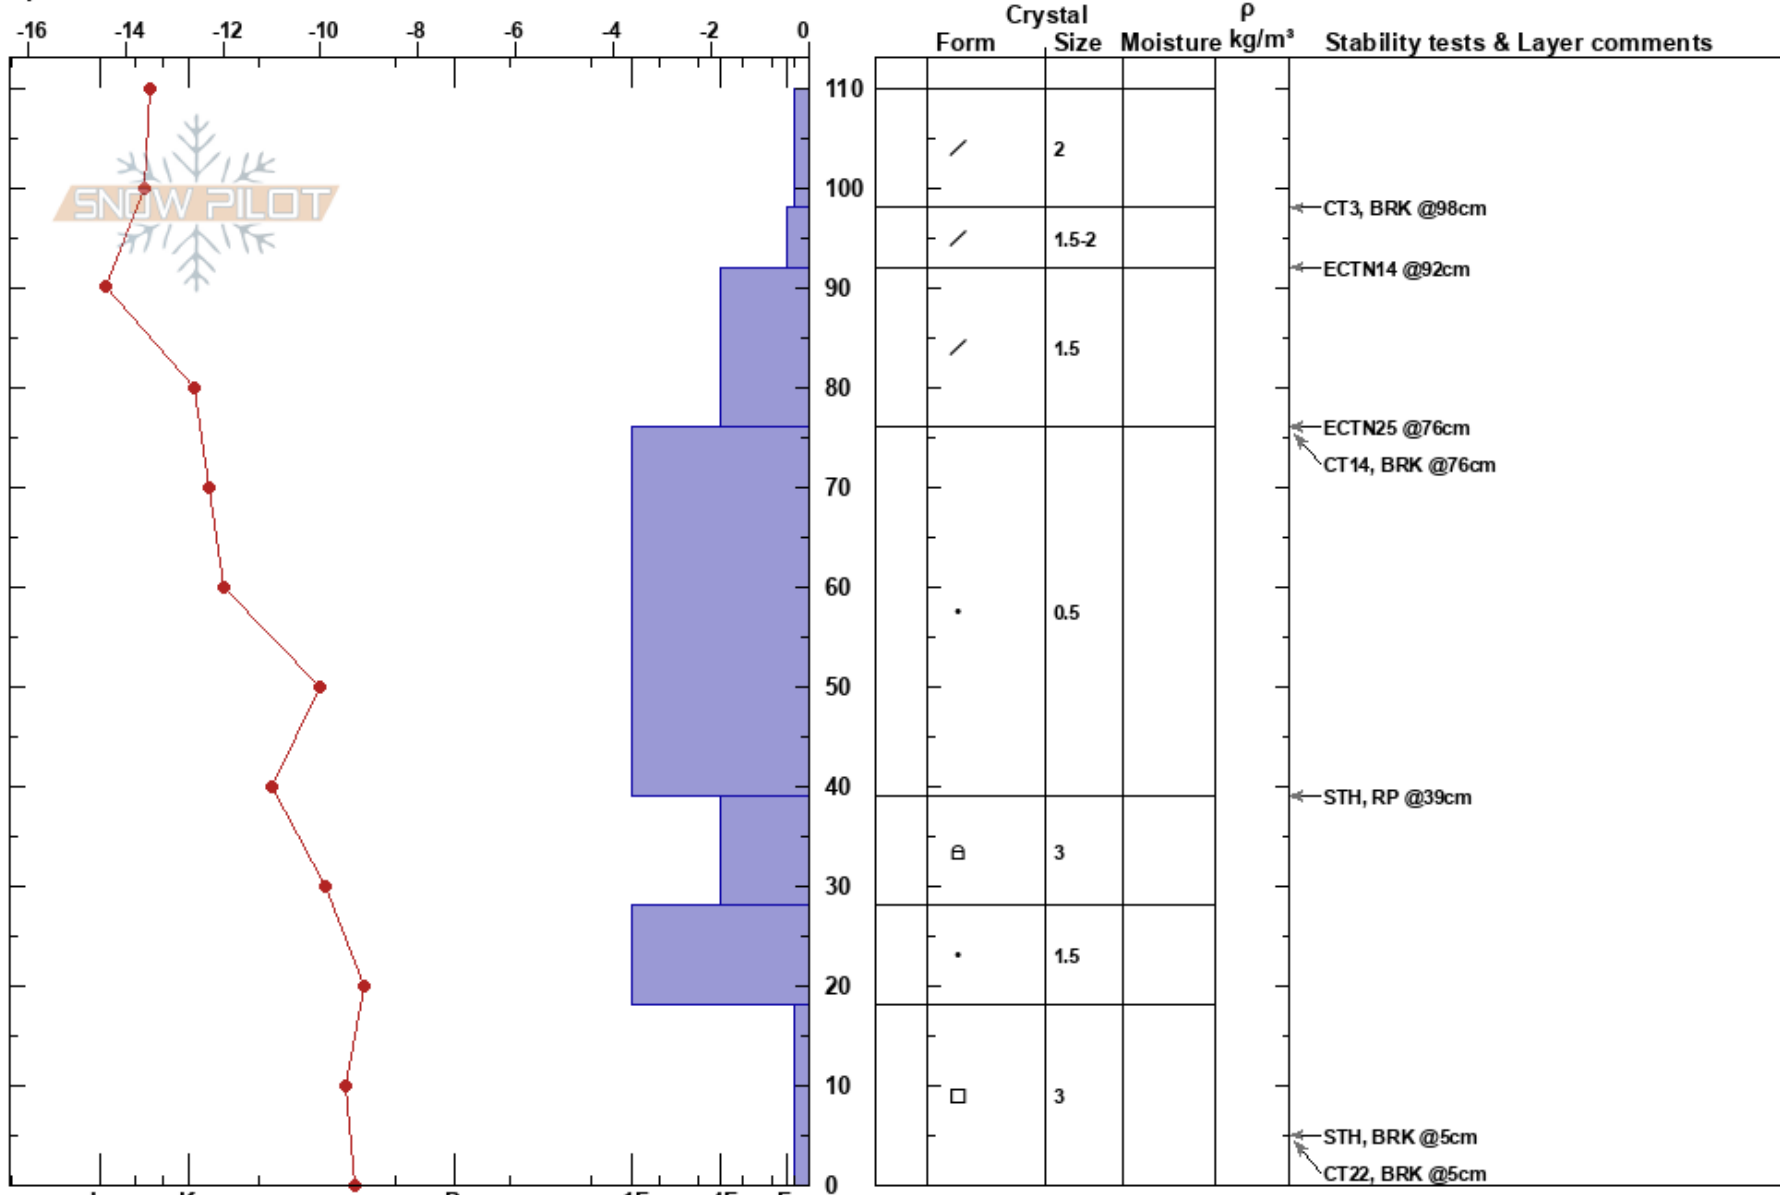

Fremont@treeline

Jack Rueppel

Stability:

HS: 110

Layer Notes:

Gore Range

01/21/2017 - 11:01am

Air Temperature: -13.5°C PF: 30 18-0cm: Problematic layer

CO

Co-ord: 39.45574N, -106.16555W

Sky Cover: FEW

Elevation: 11650 ft

Slope Angle: 28°

Precipitation: NO

Aspect: 58°

Wind Loading: no

Wind: W

Specifics: Pit dug in a Ski Area; Pit is representative of backcountry; Ski tracks on slope; We skied slope

Notes:

I K P 1F 4F F