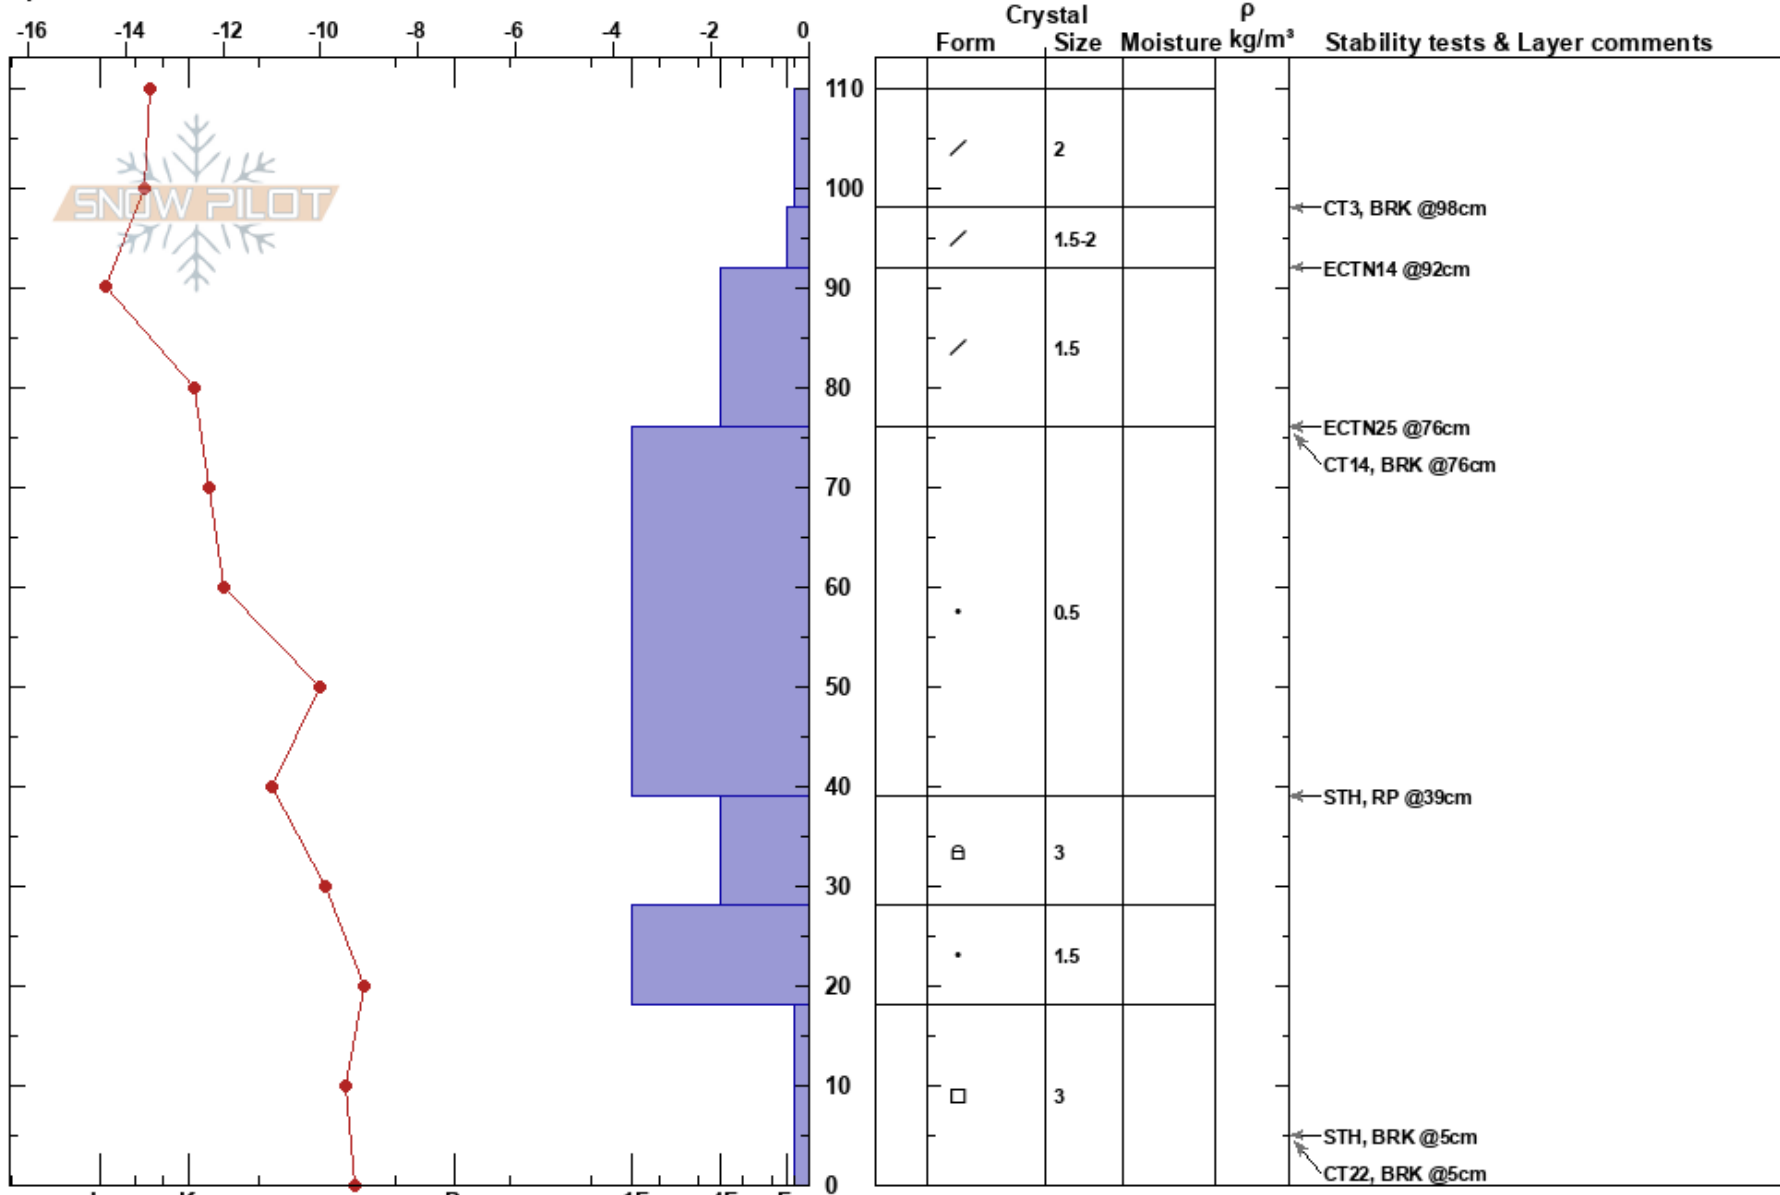

Fremont@treeline

Jack Rueppel

Stability:

HS: 110

Layer Notes:

Gore Range

01/21/2017 - 11:01am

Air Temperature: -13.5°C PF: 30 18-0cm: Problematic layer

CO

Co-ord: 39.45574N, -106.16555W

Sky Cover: FEW

Elevation: 11650 ft

Slope Angle: 28°

Precipitation: NO

Aspect: 58°

Wind Loading: no

Wind: W

Specifics: Pit dug in a Ski Area; Pit is representative of backcountry; Ski tracks on slope; We skied slope

Notes: