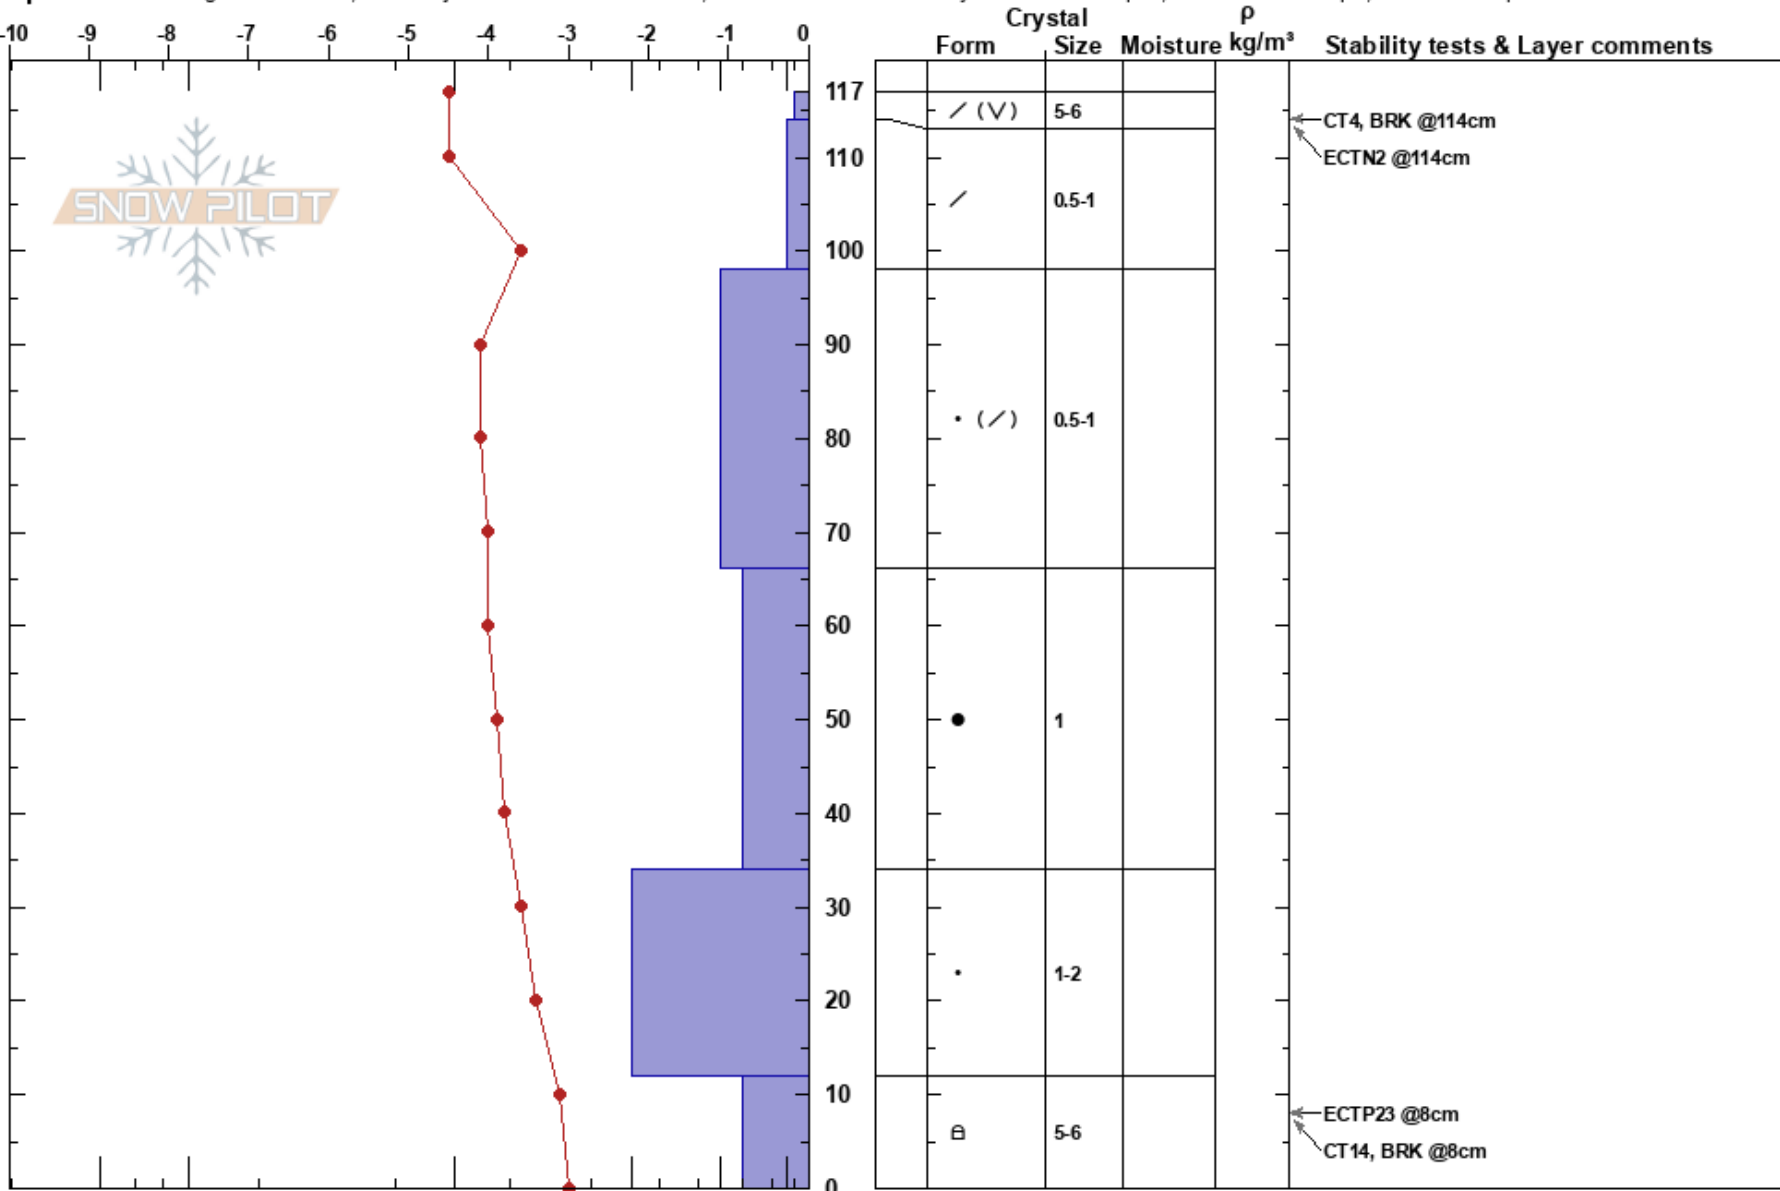

FreemontCliffLeft

Jack Rueppel

Stability:

HS: 117

Layer Notes:

Gore Range

01/21/2017 - 12:06pm

Air Temperature: 23°C

12-0cm: Problematic layer

CO

Co-ord: 39.45753N, -106.16319W

Sky Cover: FEW

Elevation: 11000 ft

Slope Angle: 33°

Precipitation: NO

Aspect: 70°

Wind Loading: no

Wind: W Light Breeze

Specifics: Pit dug in a Ski Area; Pit is adjacent to avalanche; other; Recent avalanche activity on different slopes; Ski tracks on slope; We skied slope

Notes: