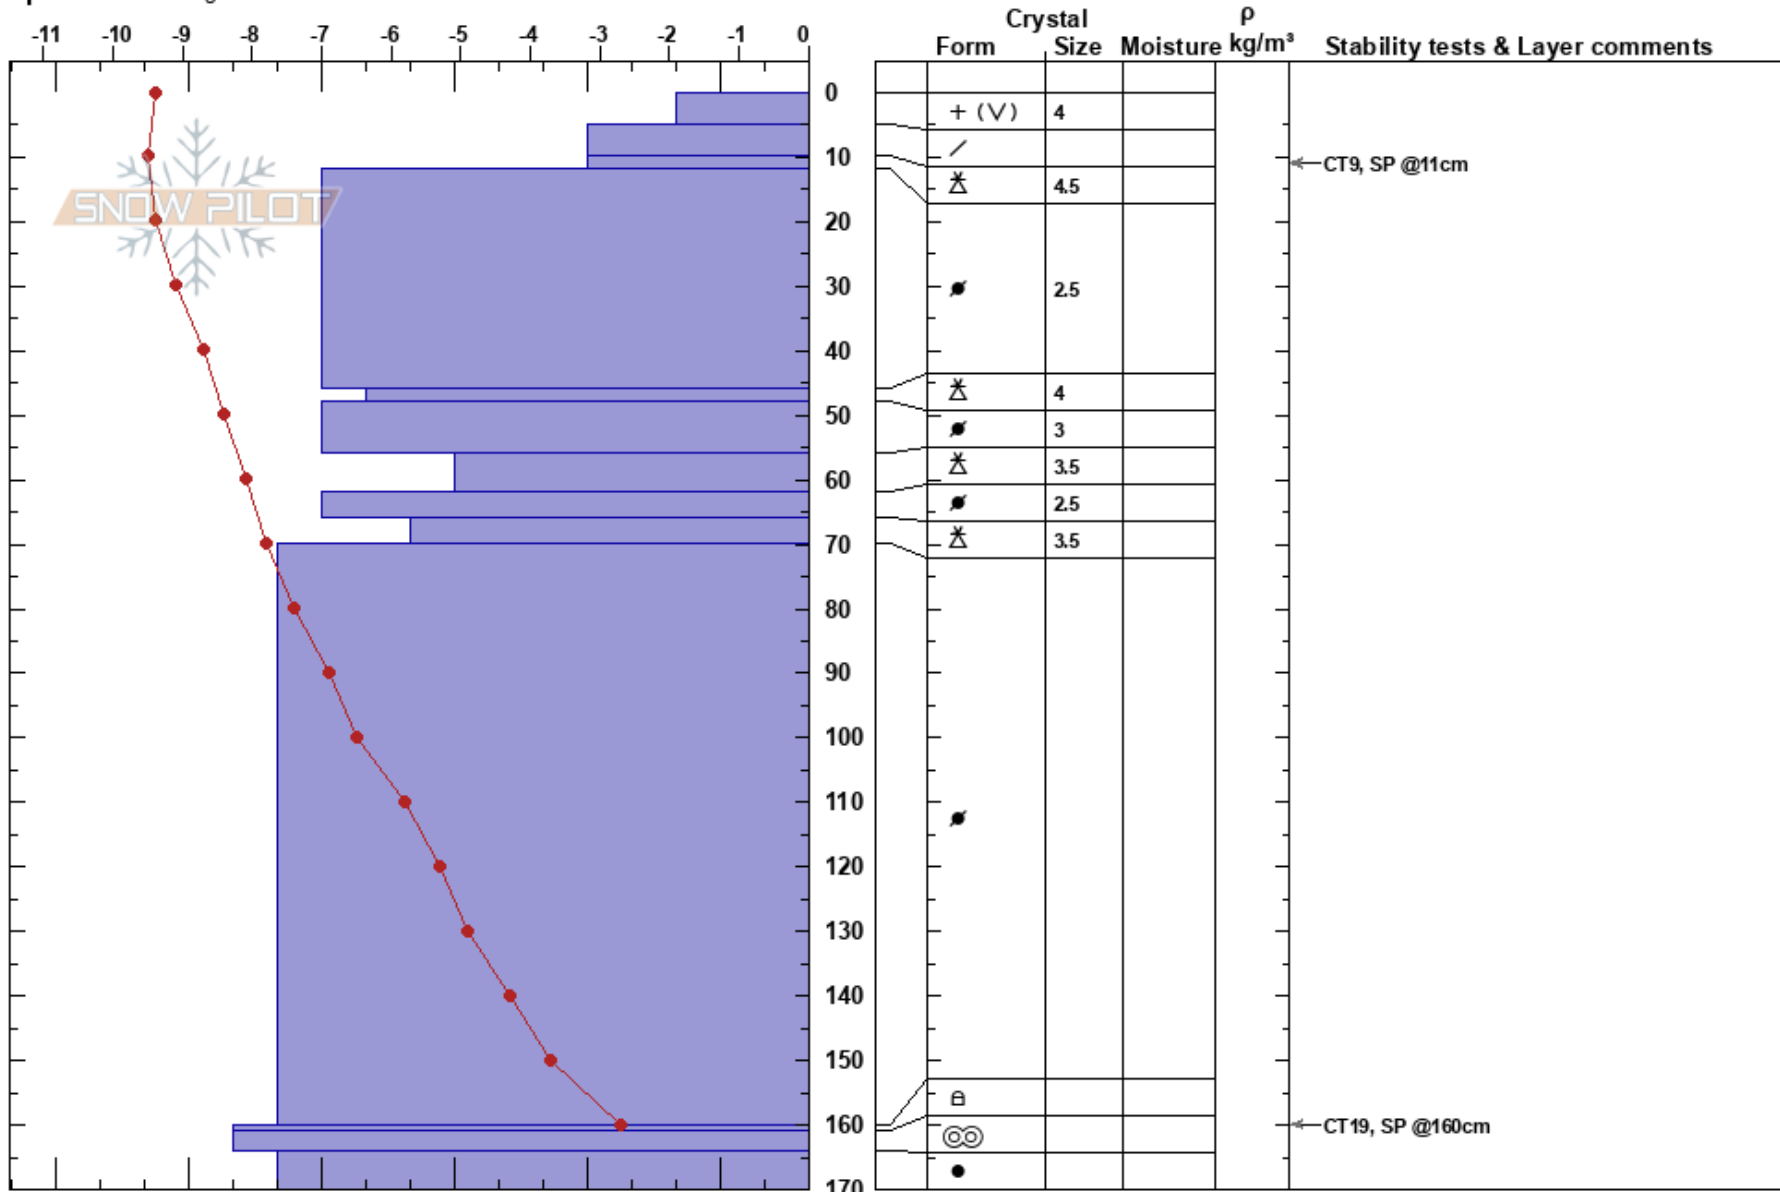

PF: 40

160-161cm: Problematic layer

Iceland

Co-ord: 66.12734N, -18.99496W

Sky Cover: OVC

Elevation: 630 m

Slope Angle: 26°

Precipitation: S2

Aspect: 160°

Wind Loading:

Wind: N Light Breeze

Specifics: Pit dug in a Ski Area

Notes: mikill skafrenningur, lélegt skyggni