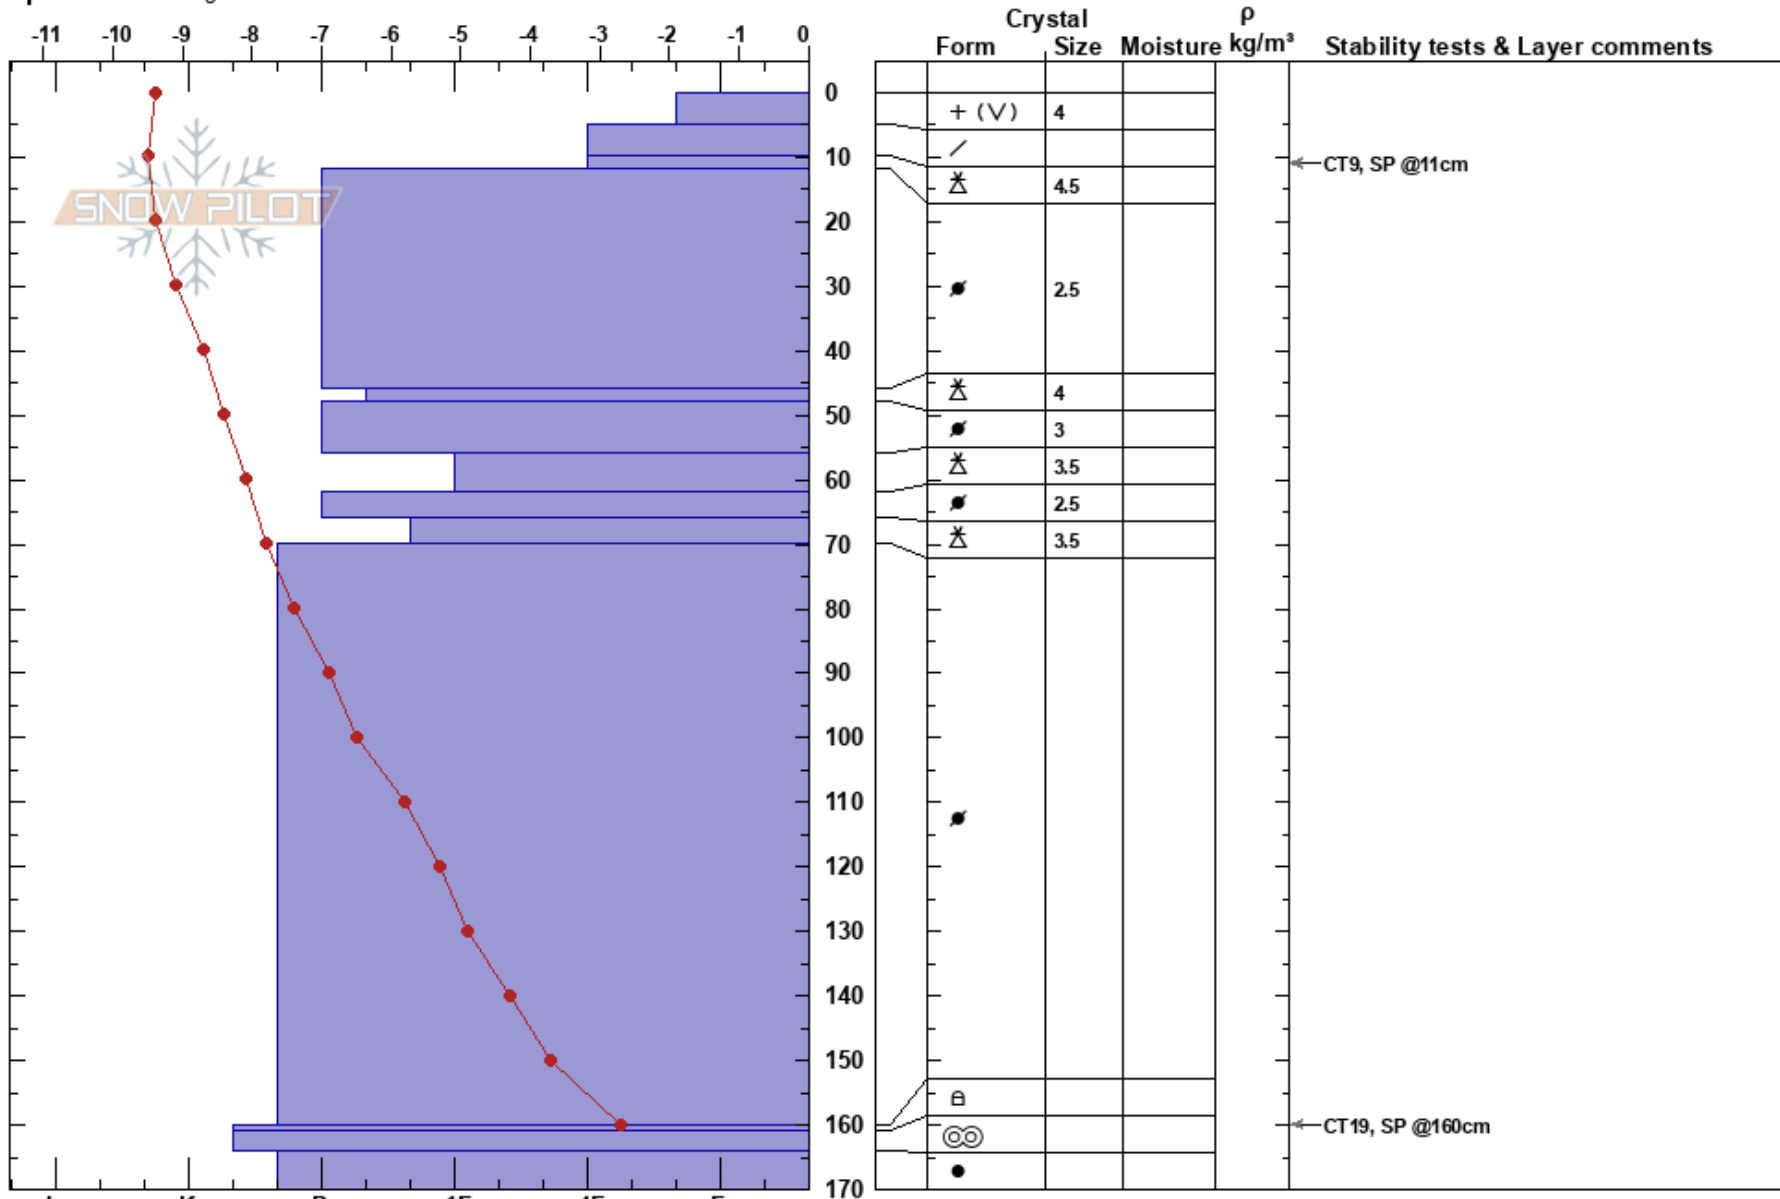

PF: 40

160-161cm: Problematic layer

Iceland

Co-ord: 66.12734N, -18.99496W

Sky Cover: OVC

Elevation: 630 m

Slope Angle: 26°

Precipitation: S2

Aspect: 160°

Wind Loading:

Wind: N Light Breeze

Specifics: Pit dug in a Ski Area

Notes: mikill skafrenningur, lélegt skyggni