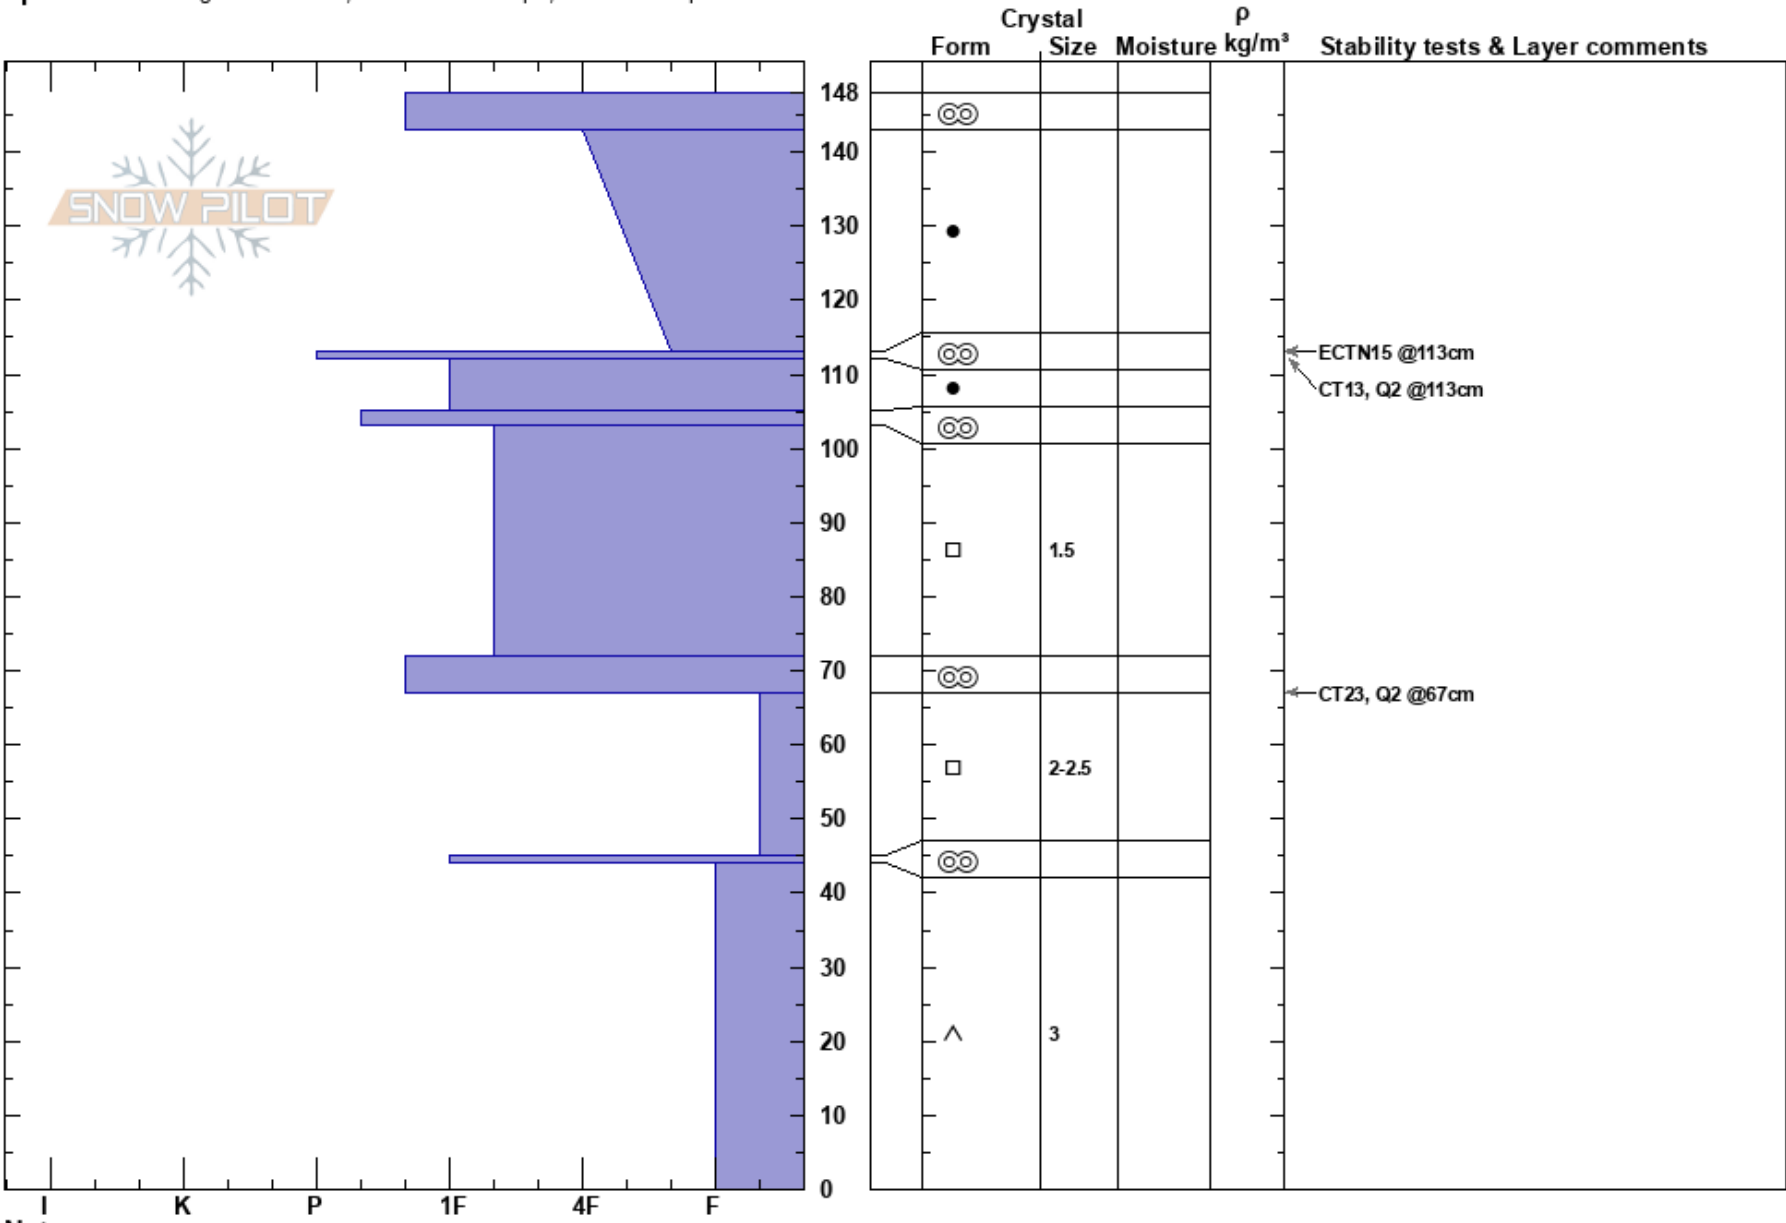

3rd Little Gully
 Madison Range-N
 MT
 Elevation: 9200 ft
 Aspect: SE
 Specifics: Pit dug in a Ski Area; Ski tracks on slope; We skied slope

Jon Hageness
 02/01/2019 - 3:00pm
 Co-ord: 45.28283N, -111.43223W
 Slope Angle: 39°
 Wind Loading: no

Stability: **Air Temperature:** 0°C
Sky Cover: BKN
Precipitation: NO
Wind: S Moderate

HS: 148
 67-45cm: Problematic layer

Notes: Did one ECT and one CT.