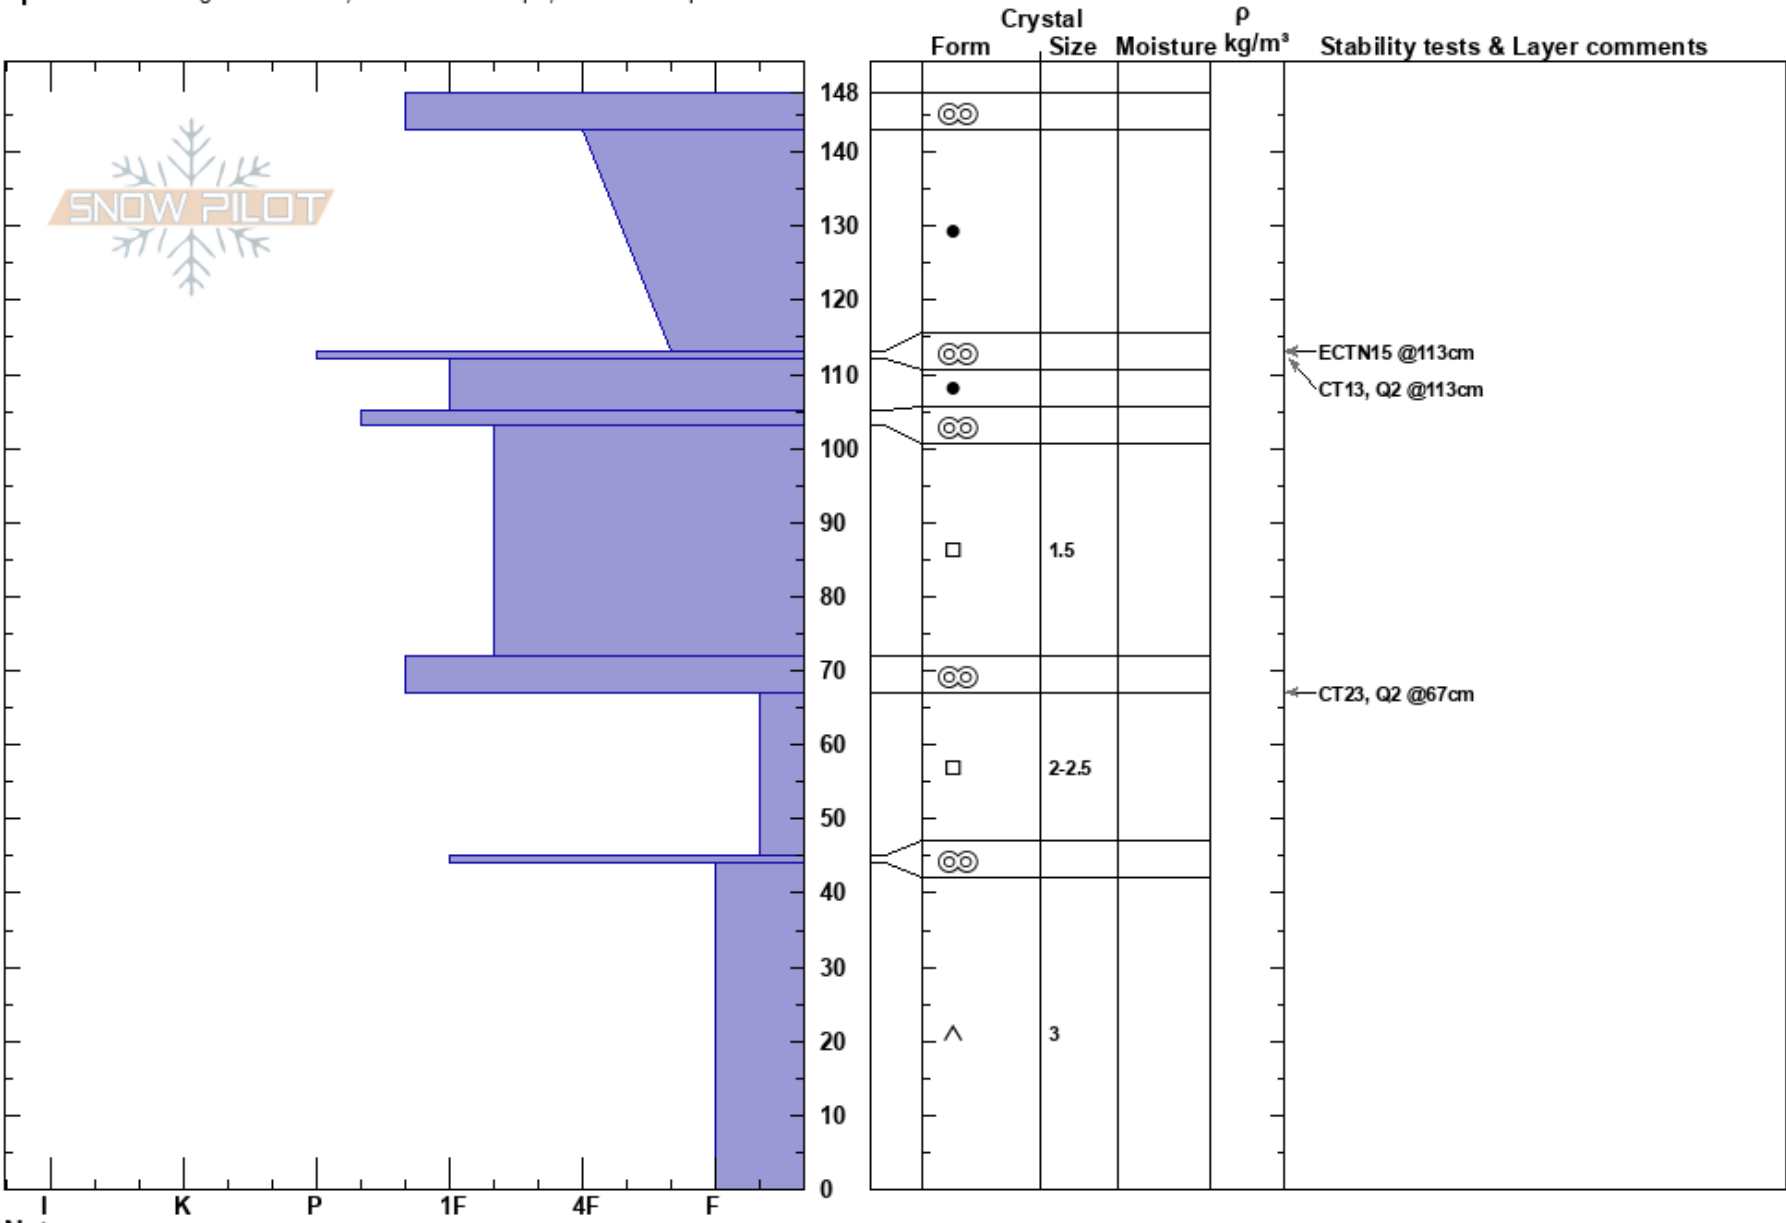

3rd Little Gully  
 Madison Range-N  
 MT  
 Elevation: 9200 ft  
 Aspect: SE  
 Specifics: Pit dug in a Ski Area; Ski tracks on slope; We skied slope

Jon Hageness  
 02/01/2019 - 3:00pm  
 Co-ord: 45.28283N, -111.43223W  
 Slope Angle: 39°  
 Wind Loading: no

Stability: **Air Temperature:** 0°C  
**Sky Cover:** BKN  
**Precipitation:** NO  
**Wind:** S Moderate

**HS:** 148  
 67-45cm: Problematic layer

Notes: Did one ECT and one CT.