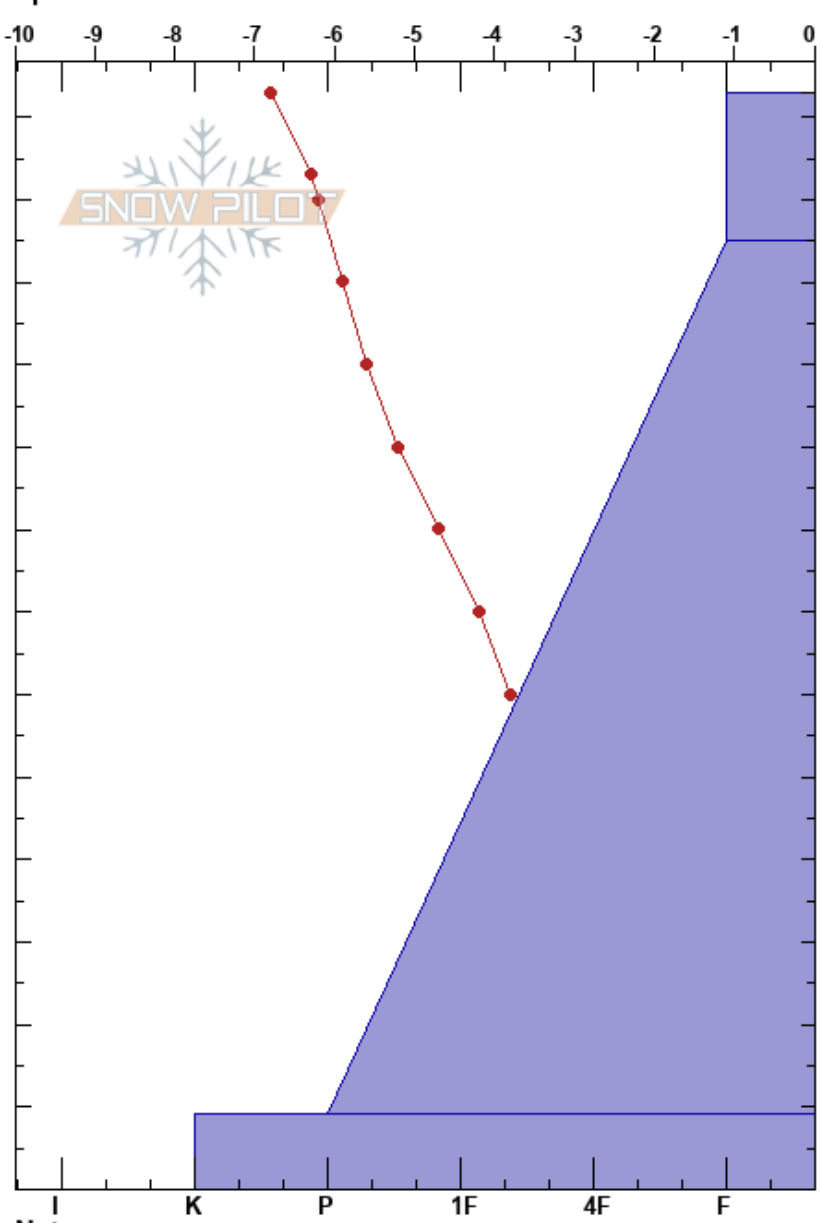

Skorvfället  
 Hemavan  
 Sweden  
 Elevation: 770 m  
 Aspect: 98°  
 Specifics:

Mojo Andersson  
 21/01/2017 - 10:00  
 Co-ord:  
 Slope Angle: 24°  
 Wind Loading:

Stability:  
 Air Temperature: -5.5°C  
 Sky Cover: BKN  
 Precipitation: NO  
 Wind: W Light Breeze

Form	Crystal		Moisture	$\rho$ kg/m <sup>3</sup>	Stability tests & Layer comments
	Size				
/ (●)	0.3-1		D		← CT14, SP @115cm
/ (●)	0.3-1		D		← CT26, SP @100cm
○					

Notes: