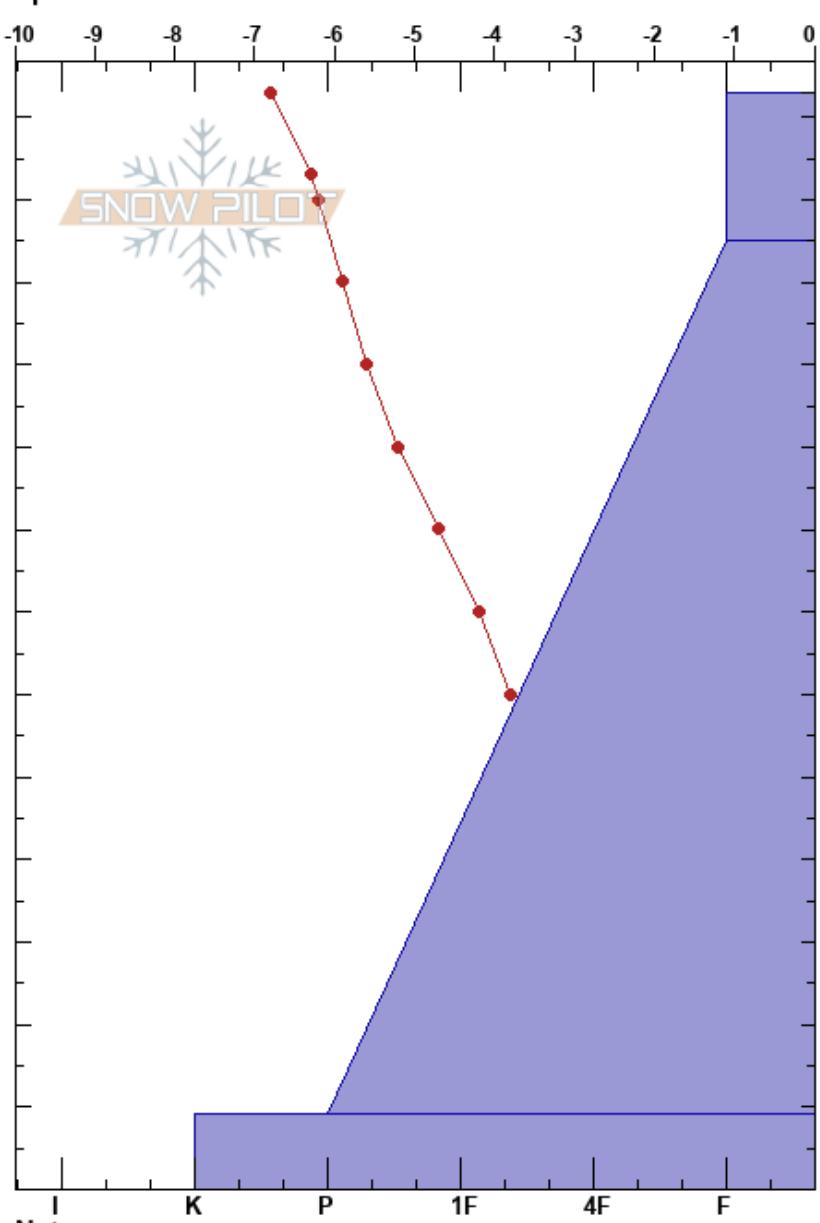

Skorvfället
 Hemavan
 Sweden
 Elevation: 770 m
 Aspect: 98°
 Specifics:

Mojo Andersson
 21/01/2017 - 10:00
 Co-ord:
 Slope Angle: 24°
 Wind Loading:

Stability:
 Air Temperature: -5.5°C
 Sky Cover: BKN
 Precipitation: NO
 Wind: W Light Breeze

Form	Crystal		Moisture	ρ kg/m ³	Stability tests & Layer comments
	Size				
/ (●)	0.3-1		D		
/ (●)	0.3-1		D		← CT14, SP @115cm ← CT26, SP @100cm
○					

Notes: