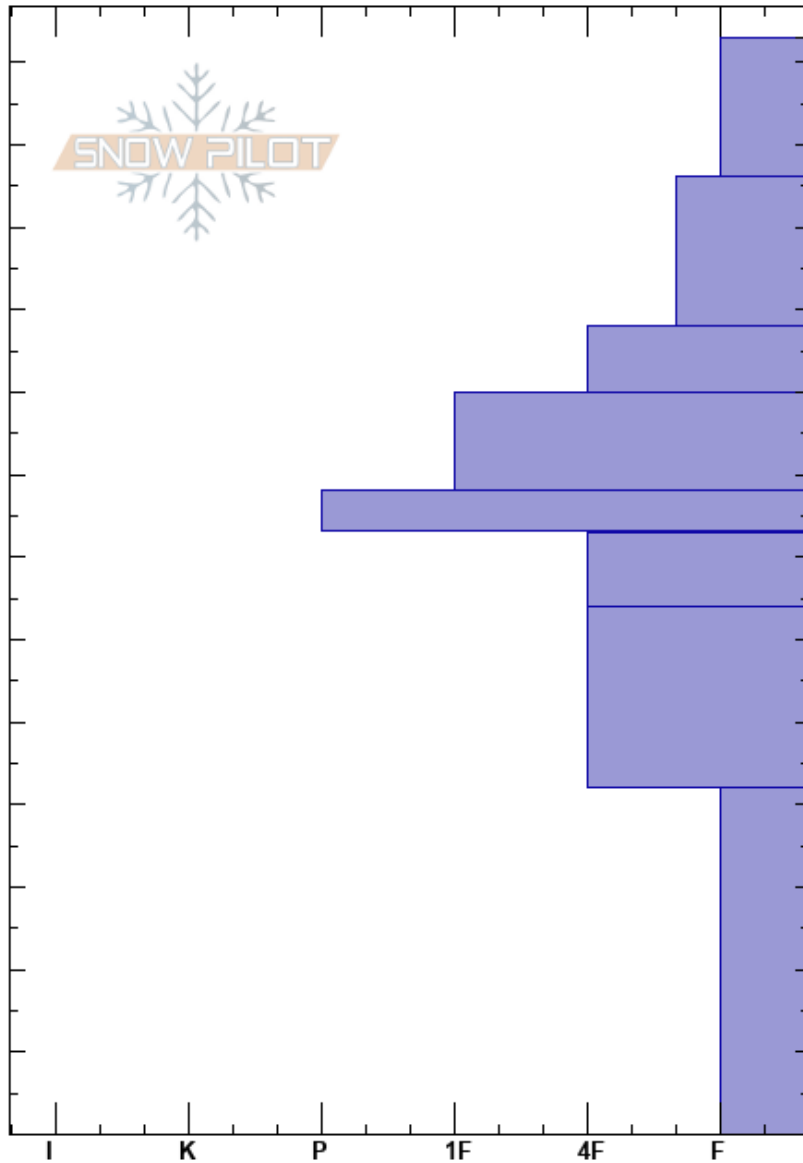

Lost Trail 02/01/19  
 Bitterroot  
 MT  
 Elevation: 8100 ft  
 Aspect: 25°  
 Specifics: Ski tracks on slope

Travis Craft  
 02/01/2019 - 11:00am  
 Co-ord: 45.70328N, -113.97321W  
 Slope Angle: 20°  
 Wind Loading:

Stability: HS: 133 Layer Notes:  
 Air Temperature: -3°C PF: 30 73-72.95cm: Problematic layer  
 Sky Cover: CLR  
 Precipitation: NO  
 Wind: Calm

Crystal Form	Crystal Size	Moisture	ρ kg/m³	Stability tests & Layer comments
V	5			
/				
/				←ECTN1 @116cm
•				←ECTN21 @98cm
•				
⊖				
∨				
⊖				
□				
□ (^)				