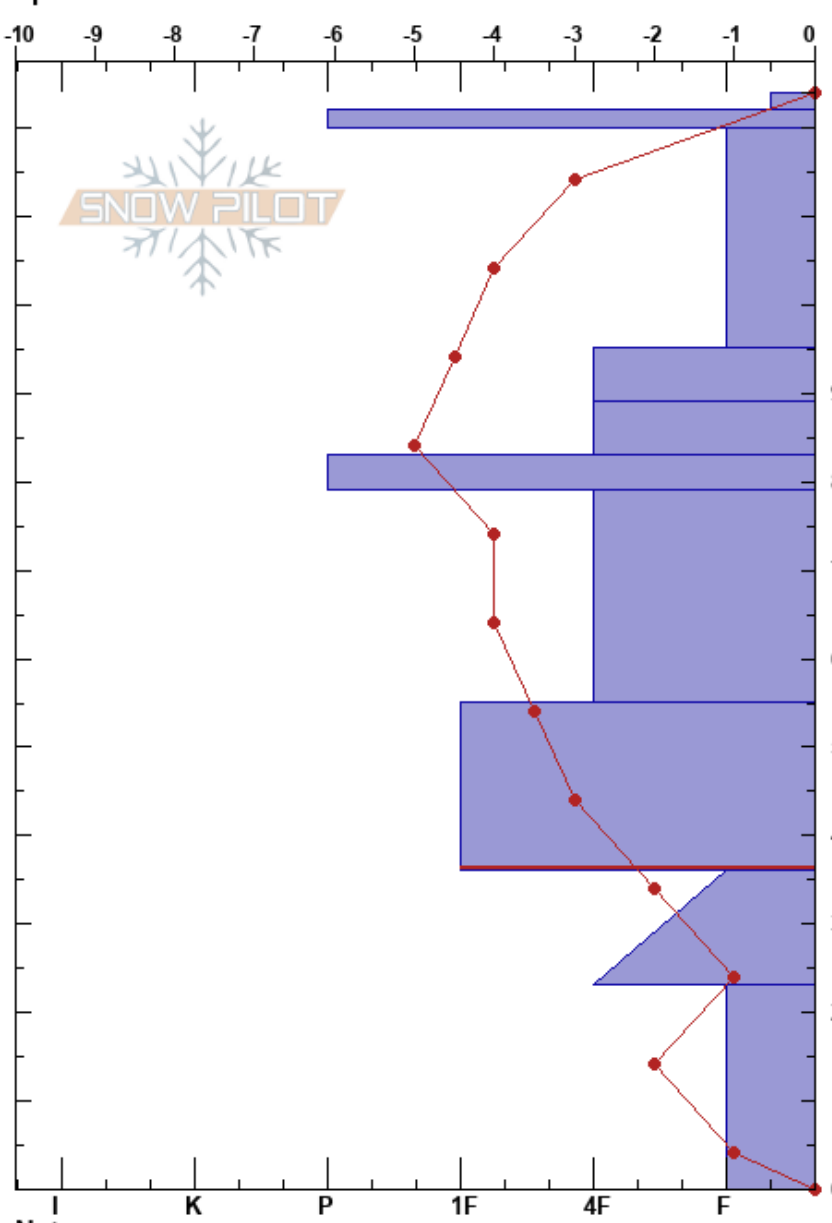

Jenny Bowl  
 Rattlesnake Mtns  
 MT  
 Elevation: 7400 ft  
 Aspect: 130°  
 Specifics:

Matt Radlowski  
 02/01/2019 - 11:30am  
 Co-ord: 47.03567N, -113.98796W  
 Slope Angle: 32°  
 Wind Loading: no

Stability:  
 Air Temperature: 4°C  
 Sky Cover: SCT  
 Precipitation: NO  
 Wind: Calm

HS: 124  
 PF: 30 55-36cm: Problematic layer

Elevation (cm)	Crystal		Moisture	$\rho$ kg/m <sup>3</sup>	Stability tests & Layer comments
	Form	Size			
124	/ (V)				
120	⊙⊙				
110	/ (□)				
100					
90	•				
85	•				
80	⊙⊙				
70	⊖				
60					
50	□	3			
40					
30	⊖				← CT26, Q2 @36cm ← PST27/100 (End) @36cm
20					
10	^				
0					← ECTX