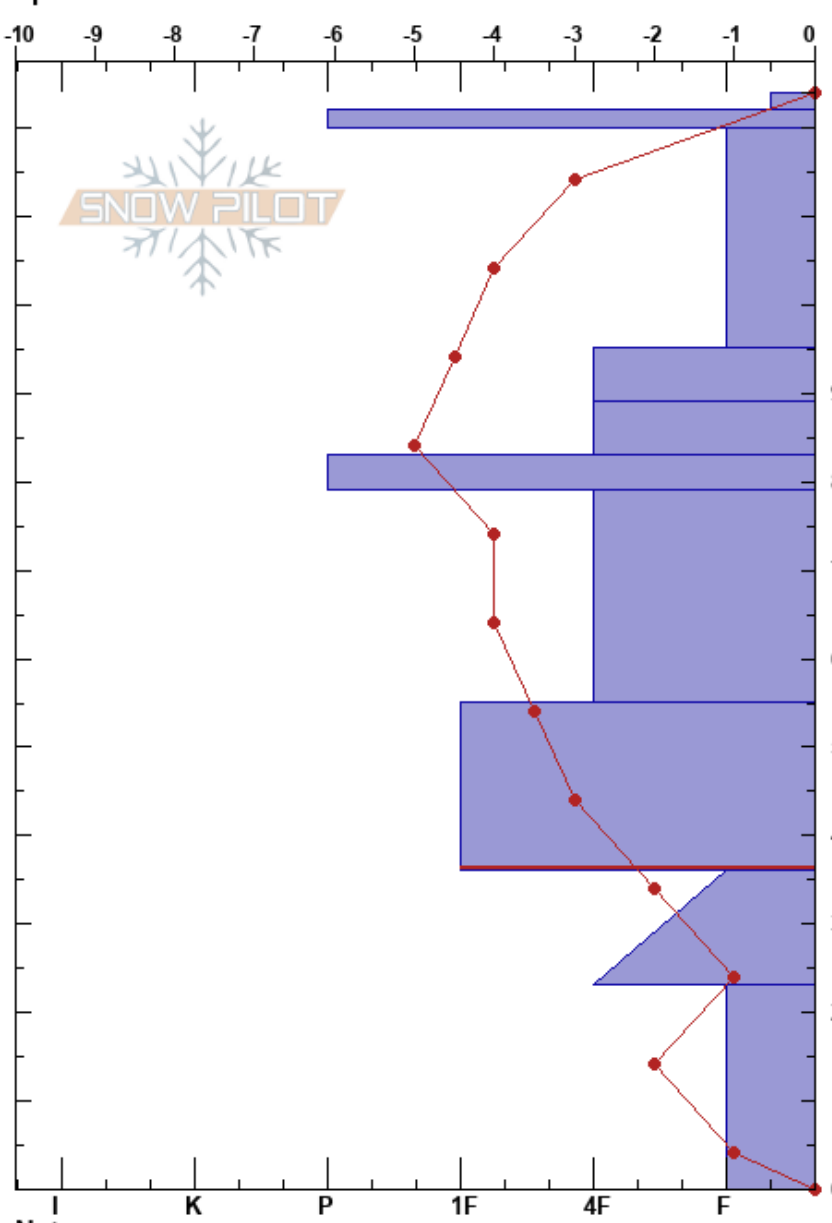

Jenny Bowl
 Rattlesnake Mtns
 MT
 Elevation: 7400 ft
 Aspect: 130°
 Specifics:

Matt Radlowski
 02/01/2019 - 11:30am
 Co-ord: 47.03567N, -113.98796W
 Slope Angle: 32°
 Wind Loading: no

Stability:
 Air Temperature: 4°C
 Sky Cover: SCT
 Precipitation: NO
 Wind: Calm

HS: 124
 PF: 30 55-36cm: Problematic layer

Elevation (ft)	Crystal		Moisture	ρ kg/m ³	Stability tests & Layer comments
	Form	Size			
124	/ (V)				
120	⊙⊙				
110	/ (□)				
100					
90	•				
85	•				
80	⊙⊙				
70	⊖				
60					
50	□	3			
40					
30	⊖				← CT26, Q2 @36cm ← PST27/100 (End) @36cm
20	^				
10					
0					← ECTX