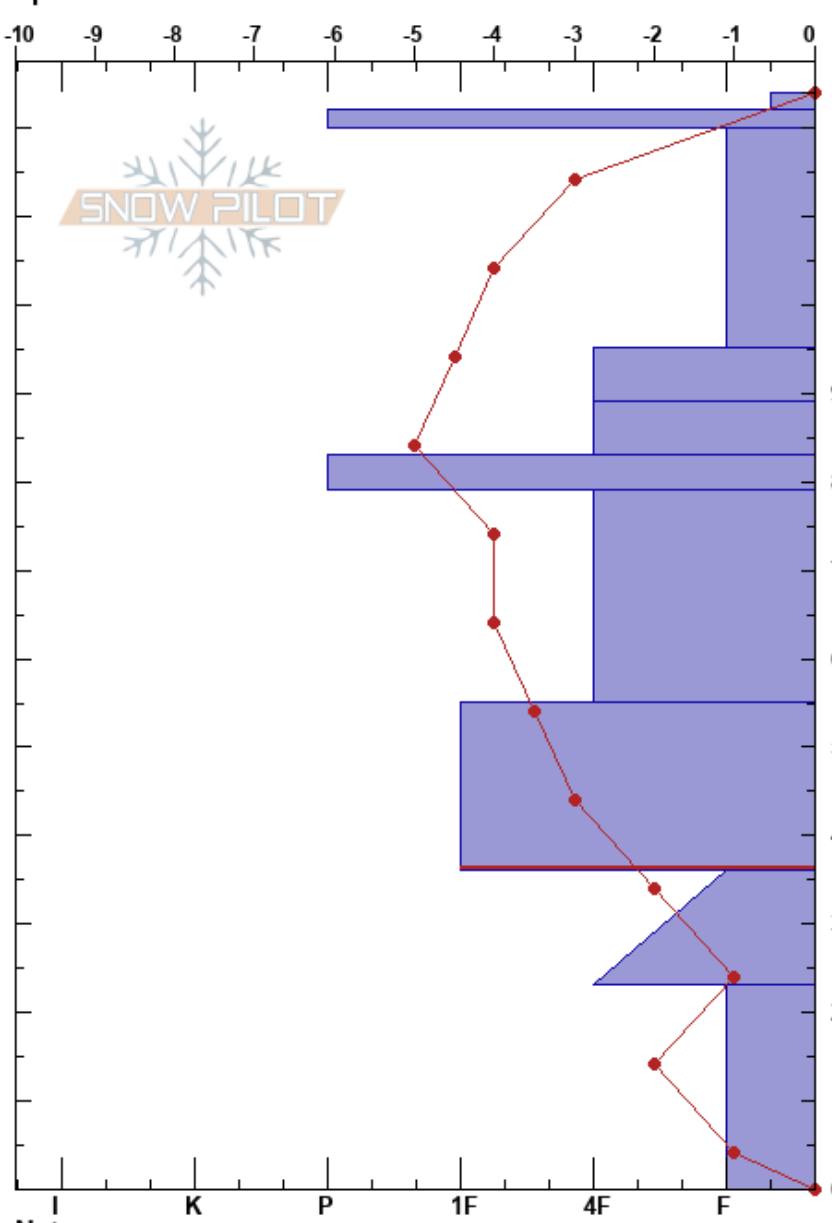

Jenny Bowl
 Rattlesnake Mtns
 MT
 Elevation: 7400 ft
 Aspect: 130°
 Specifics:

Matt Radlowski
 02/01/2019 - 11:30am
 Co-ord: 47.03567N, -113.98796W
 Slope Angle: 32°
 Wind Loading: no

Stability:
 Air Temperature: 4°C
 Sky Cover: SCT
 Precipitation: NO
 Wind: Calm

HS: 124
 PF: 30 55-36cm: Problematic layer

Elevation (cm)	Crystal		Moisture	ρ kg/m ³	Stability tests & Layer comments
	Form	Size			
124	/ (V)				
120	⊙⊙				
110	/ (□)				
100					
90	•				
80	⊙⊙				
70	⊖				
60					
50	□	3			
40					
30	⊖				← CT26, Q2 @36cm ← PST27/100 (End) @36cm
20	^				
10					
0					← ECTX