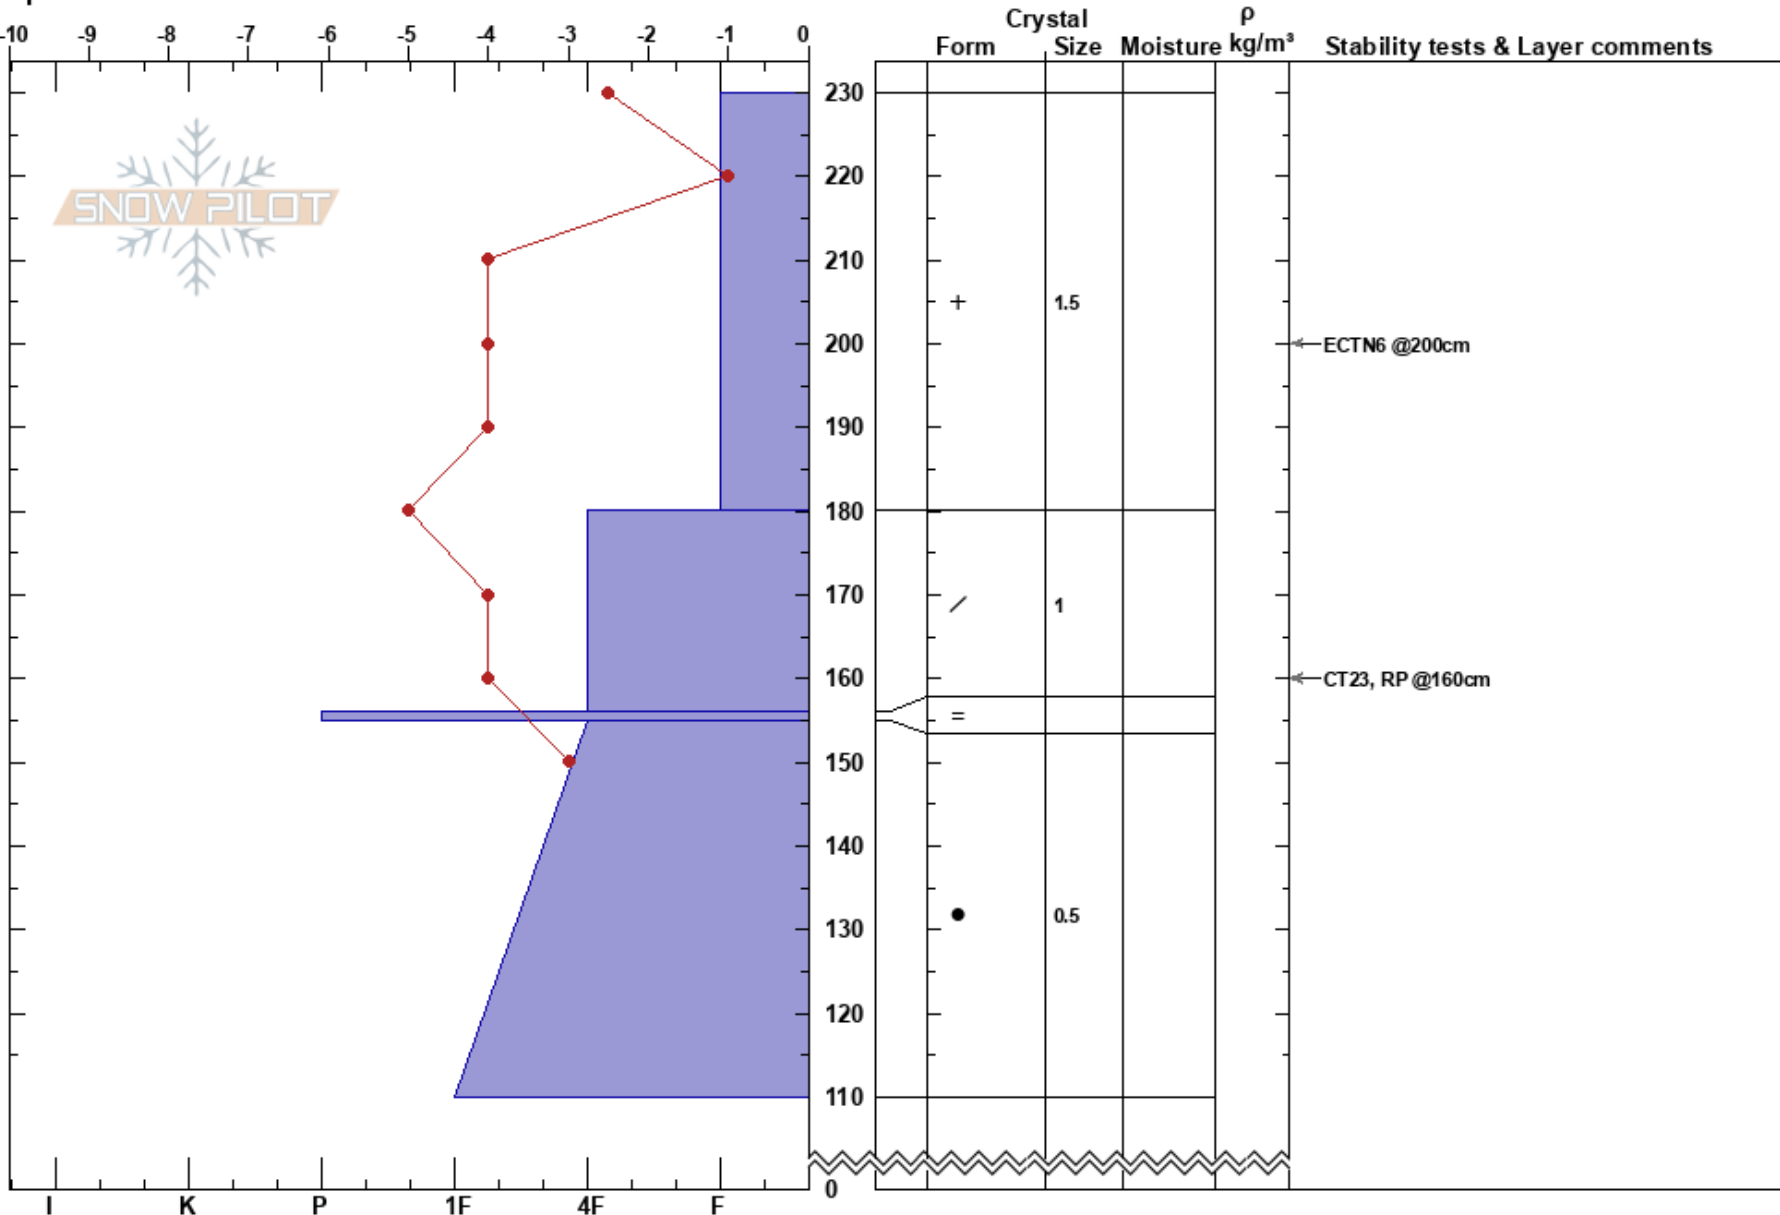

Grass Lake -Practice
 Northern Sierra
 CA
Elevation: 2347 m
Aspect: N
Specifics: Practice Pit

Jonathan DeBay
 01/20/2017 - 12:30pm
Co-ord:
Slope Angle: 8°
Wind Loading: yes

Stability: **HS:**230 **Layer Notes:**
Air Temperature: -1.5°C **PF:** 80
Sky Cover: BKN
Precipitation: S1
Wind: NW Moderate

Notes: practice test pit