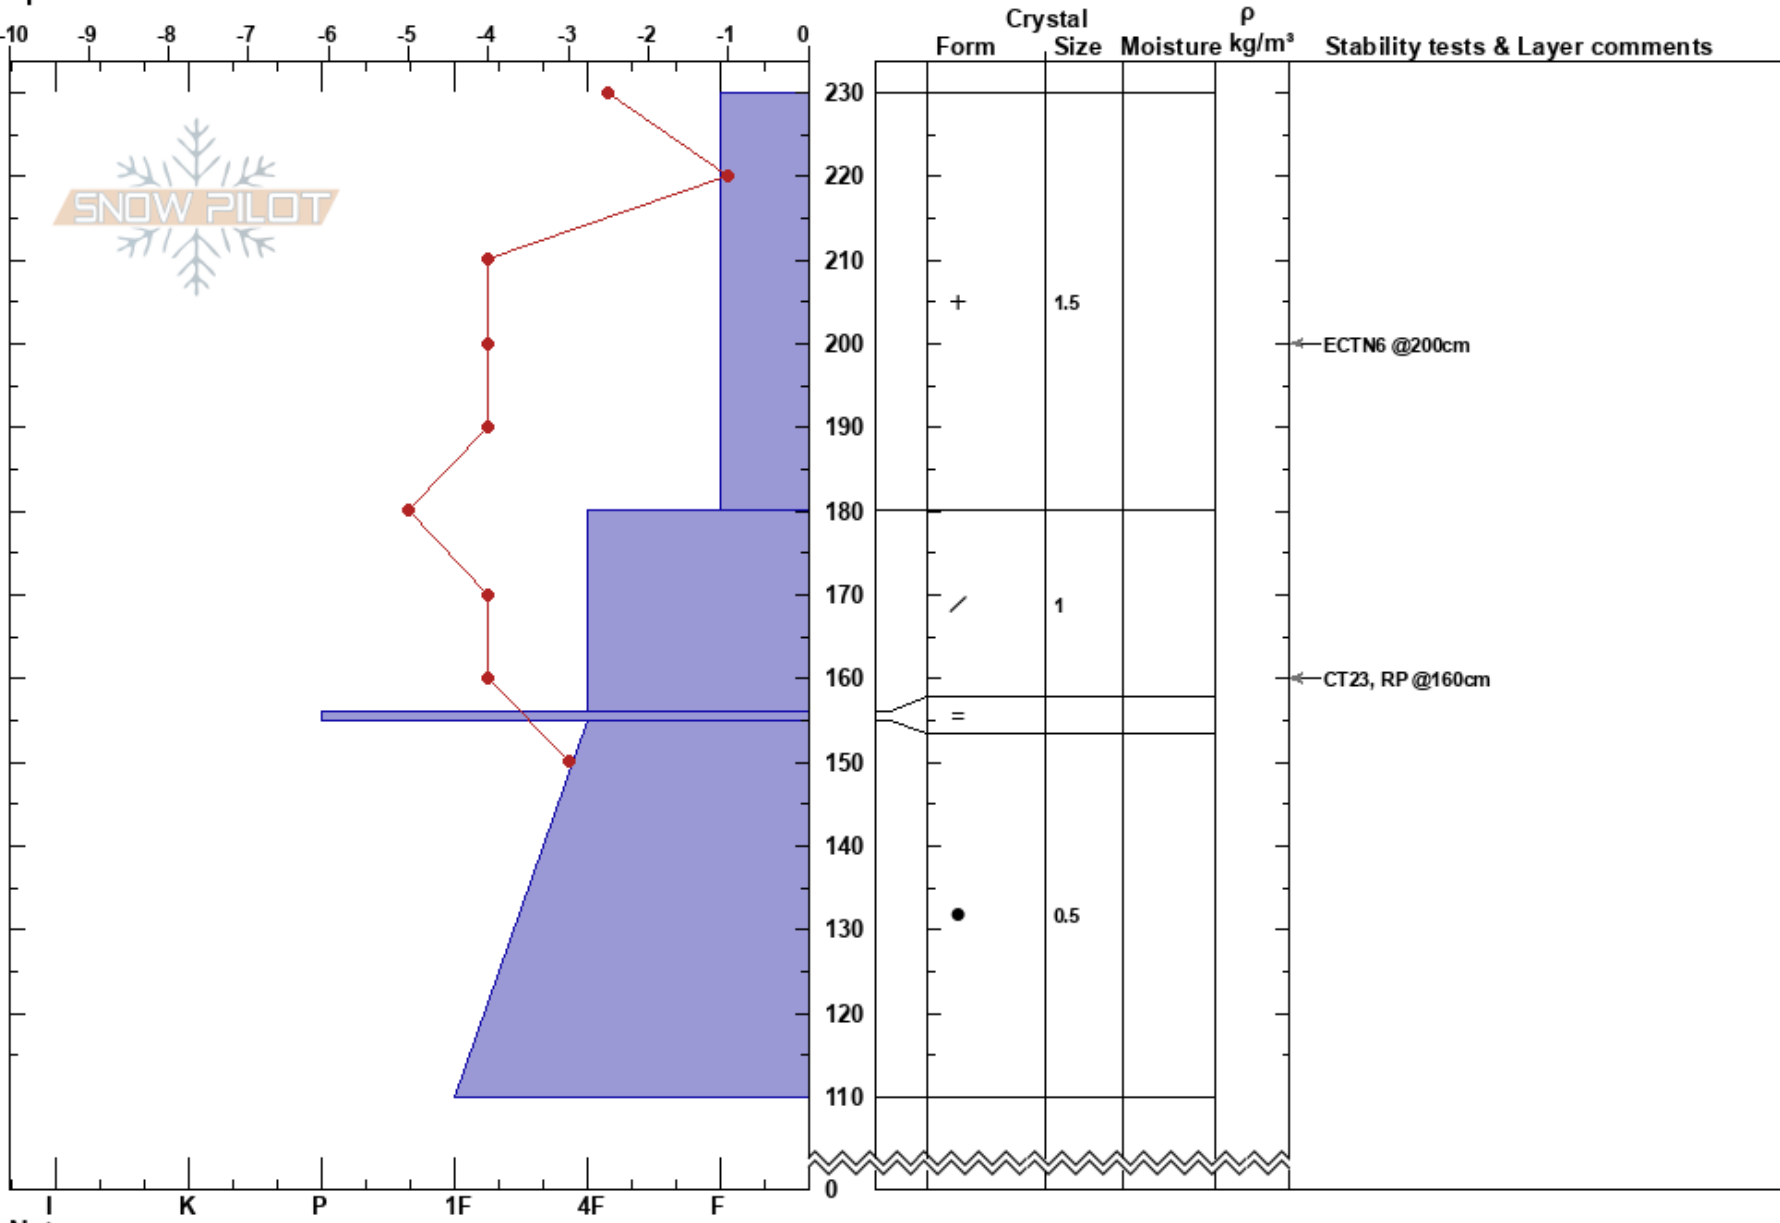

Grass Lake -Practice  
 Northern Sierra  
 CA  
**Elevation:** 2347 m  
**Aspect:** N  
**Specifics:** Practice Pit

Jonathan DeBay  
 01/20/2017 - 12:30pm  
**Co-ord:**  
**Slope Angle:** 8°  
**Wind Loading:** yes

**Stability:** **HS:**230 **Layer Notes:**  
**Air Temperature:** -1.5°C **PF:** 80  
**Sky Cover:** BKN  
**Precipitation:** S1  
**Wind:** NW Moderate

**Notes:** practice test pit