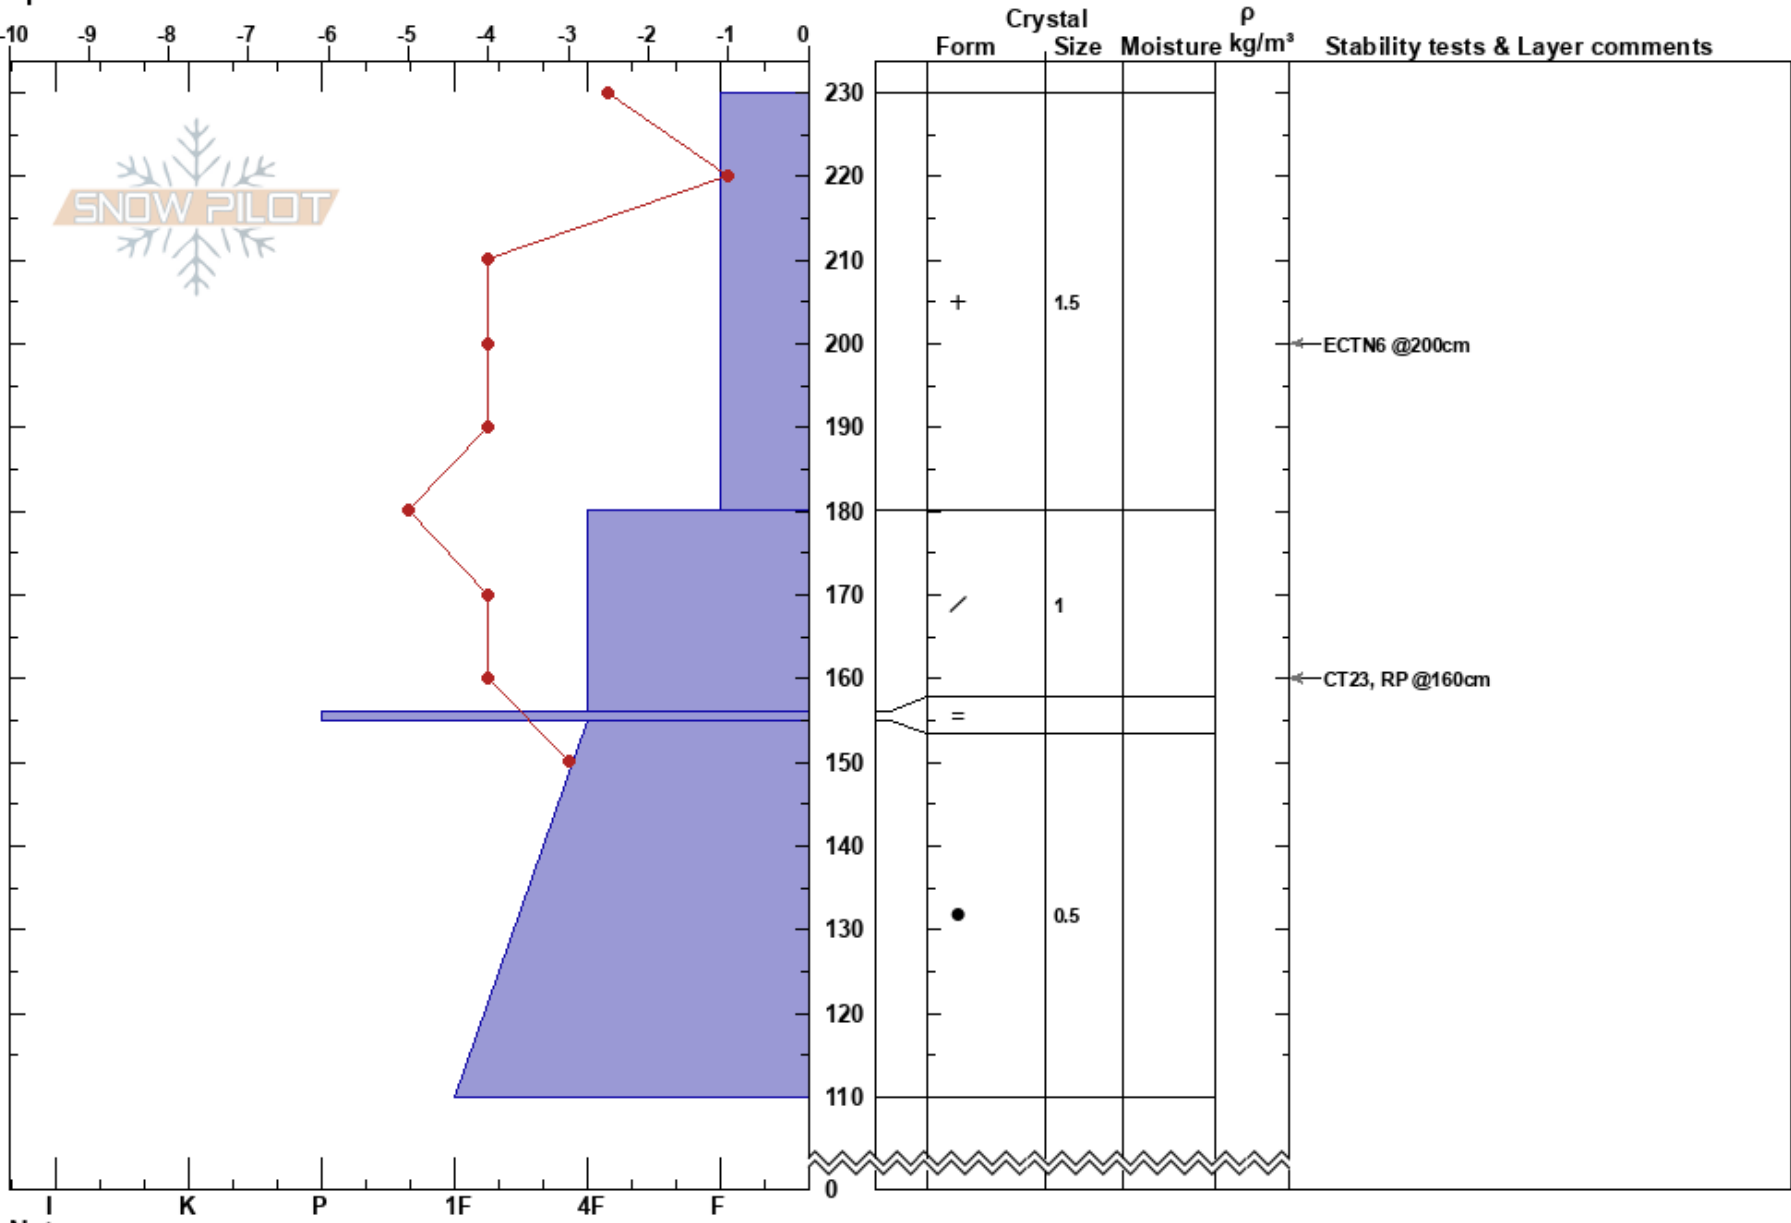

Grass Lake -Practice
 Northern Sierra
 CA
Elevation: 2347 m
Aspect: N
Specifics: Practice Pit

Jonathan DeBay
 01/20/2017 - 12:30pm
Co-ord:
Slope Angle: 8°
Wind Loading: yes

Stability: **HS:**230 **Layer Notes:**
Air Temperature: -1.5°C **PF:** 80
Sky Cover: BKN
Precipitation: S1
Wind: NW Moderate

Notes: practice test pit