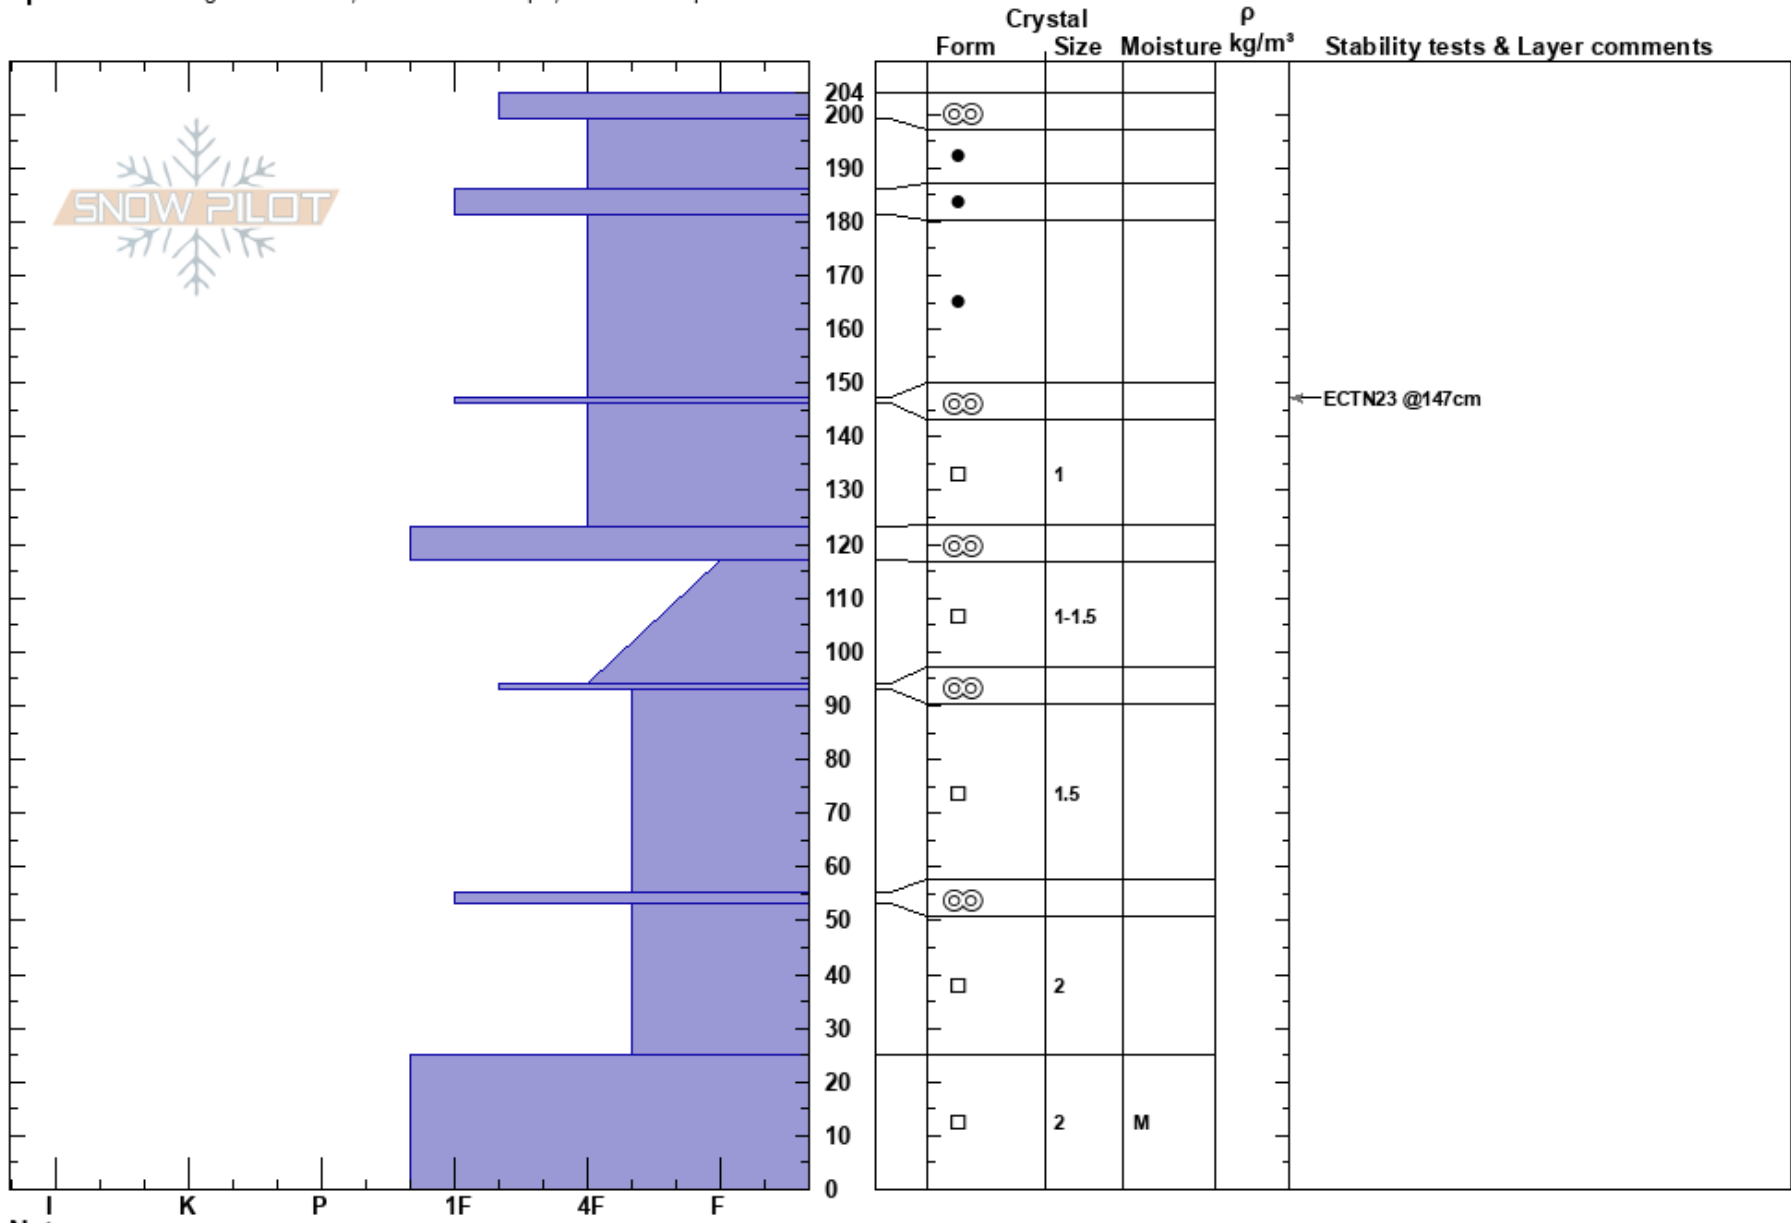

17 Green
 Madison Range-N
 MT
 Elevation: 8800 ft
 Aspect: E
 Specifics: Pit dug in a Ski Area; Ski tracks on slope; We skied slope

Jon Hageness
 01/31/2019 - 3:00pm
 Co-ord: 45.28624N, -111.42861W
 Slope Angle: 37°
 Wind Loading: no

Stability: Good HS:204
 Air Temperature: 0°C
 Sky Cover: OVC
 Precipitation: NO
 Wind: Calm
 Layer Notes:
 117-94cm: Problematic layer

Notes: