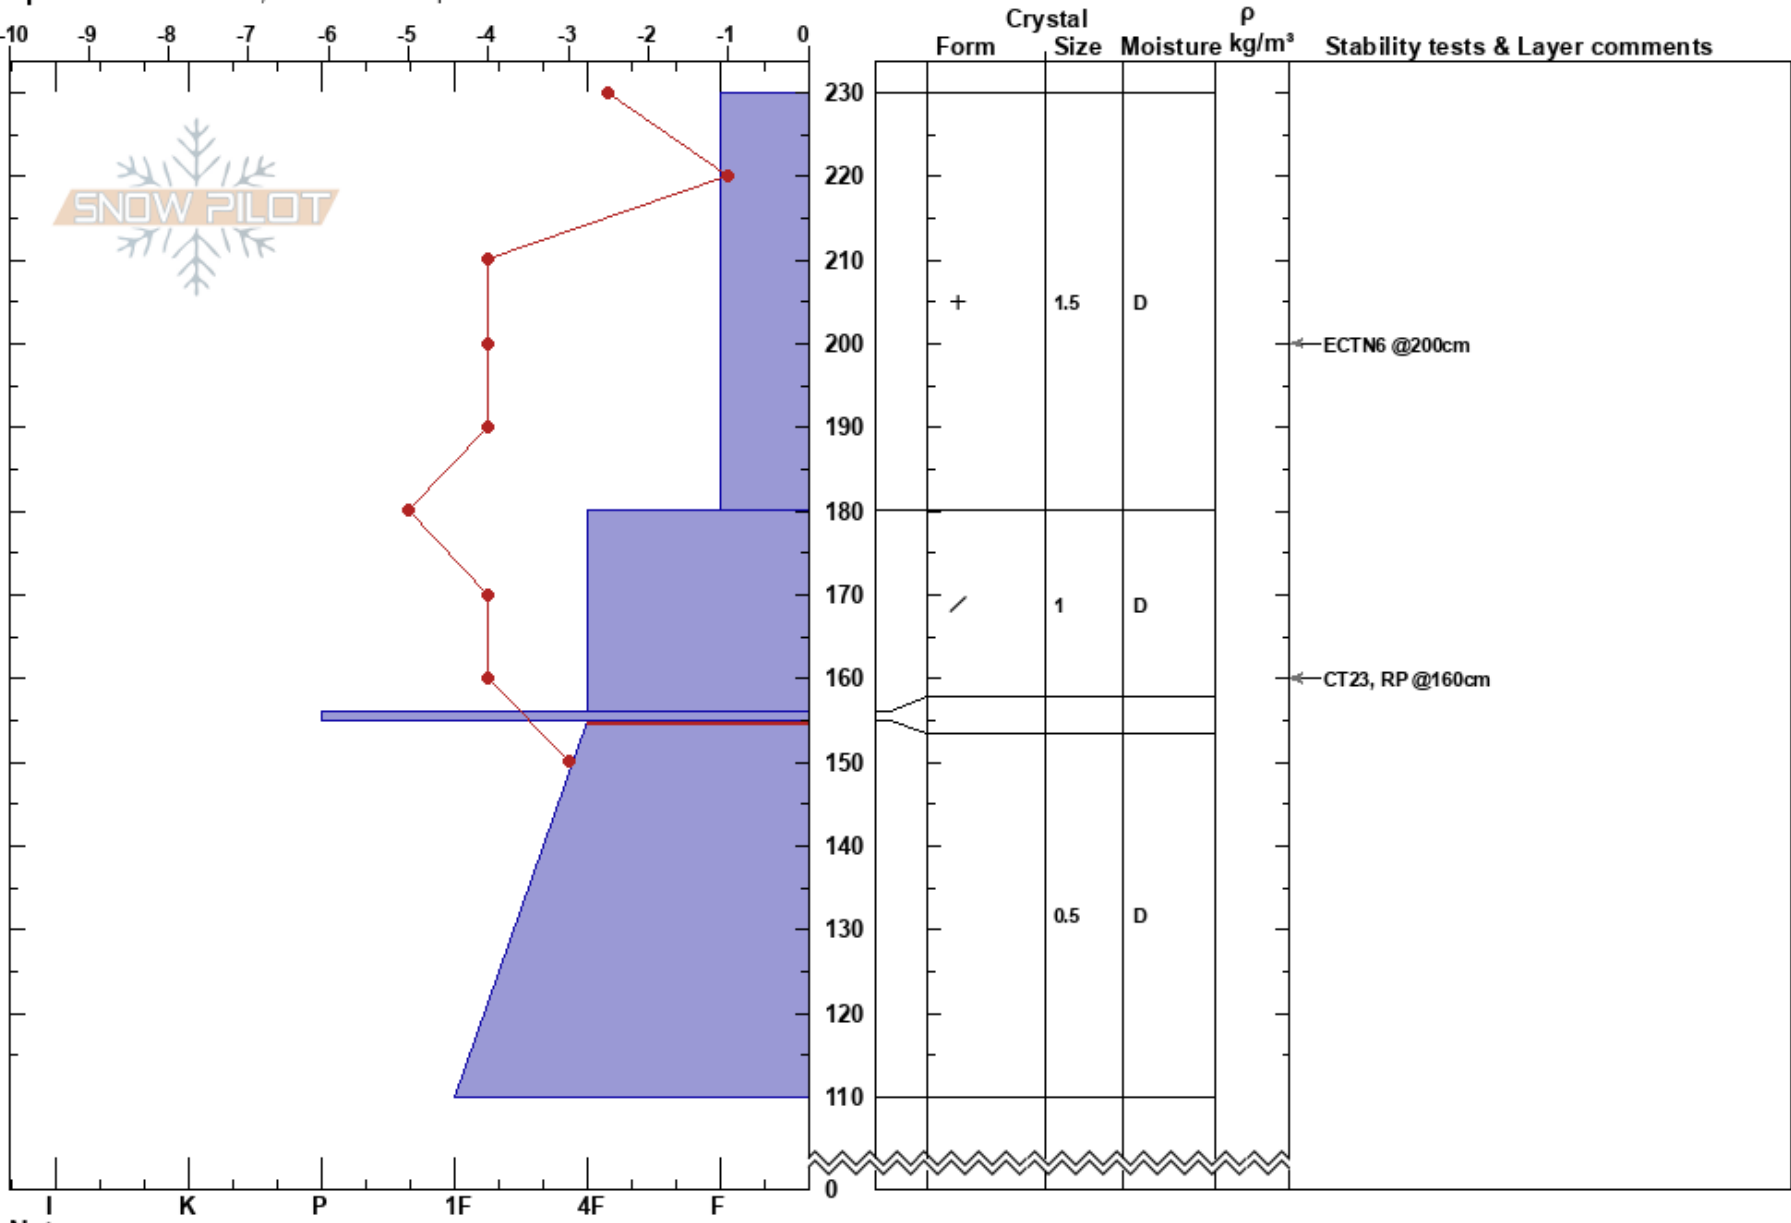

Test
 Central Sierra
 CA
 Elevation: 7700 ft
 Aspect: N
 Specifics: Practice Pit; Ski tracks on slope

Jay Colingham
 01/20/2017 - 12:30pm
 Co-ord: 38.79333N, -119.96530W
 Slope Angle: 8°
 Wind Loading: no

Stability: Good HS:230 Layer Notes:
 Air Temperature: -1.5°C PF: 80 155-110cm: Problematic layer
 Sky Cover: BKN
 Precipitation: S1
 Wind: NW Moderate

Notes: