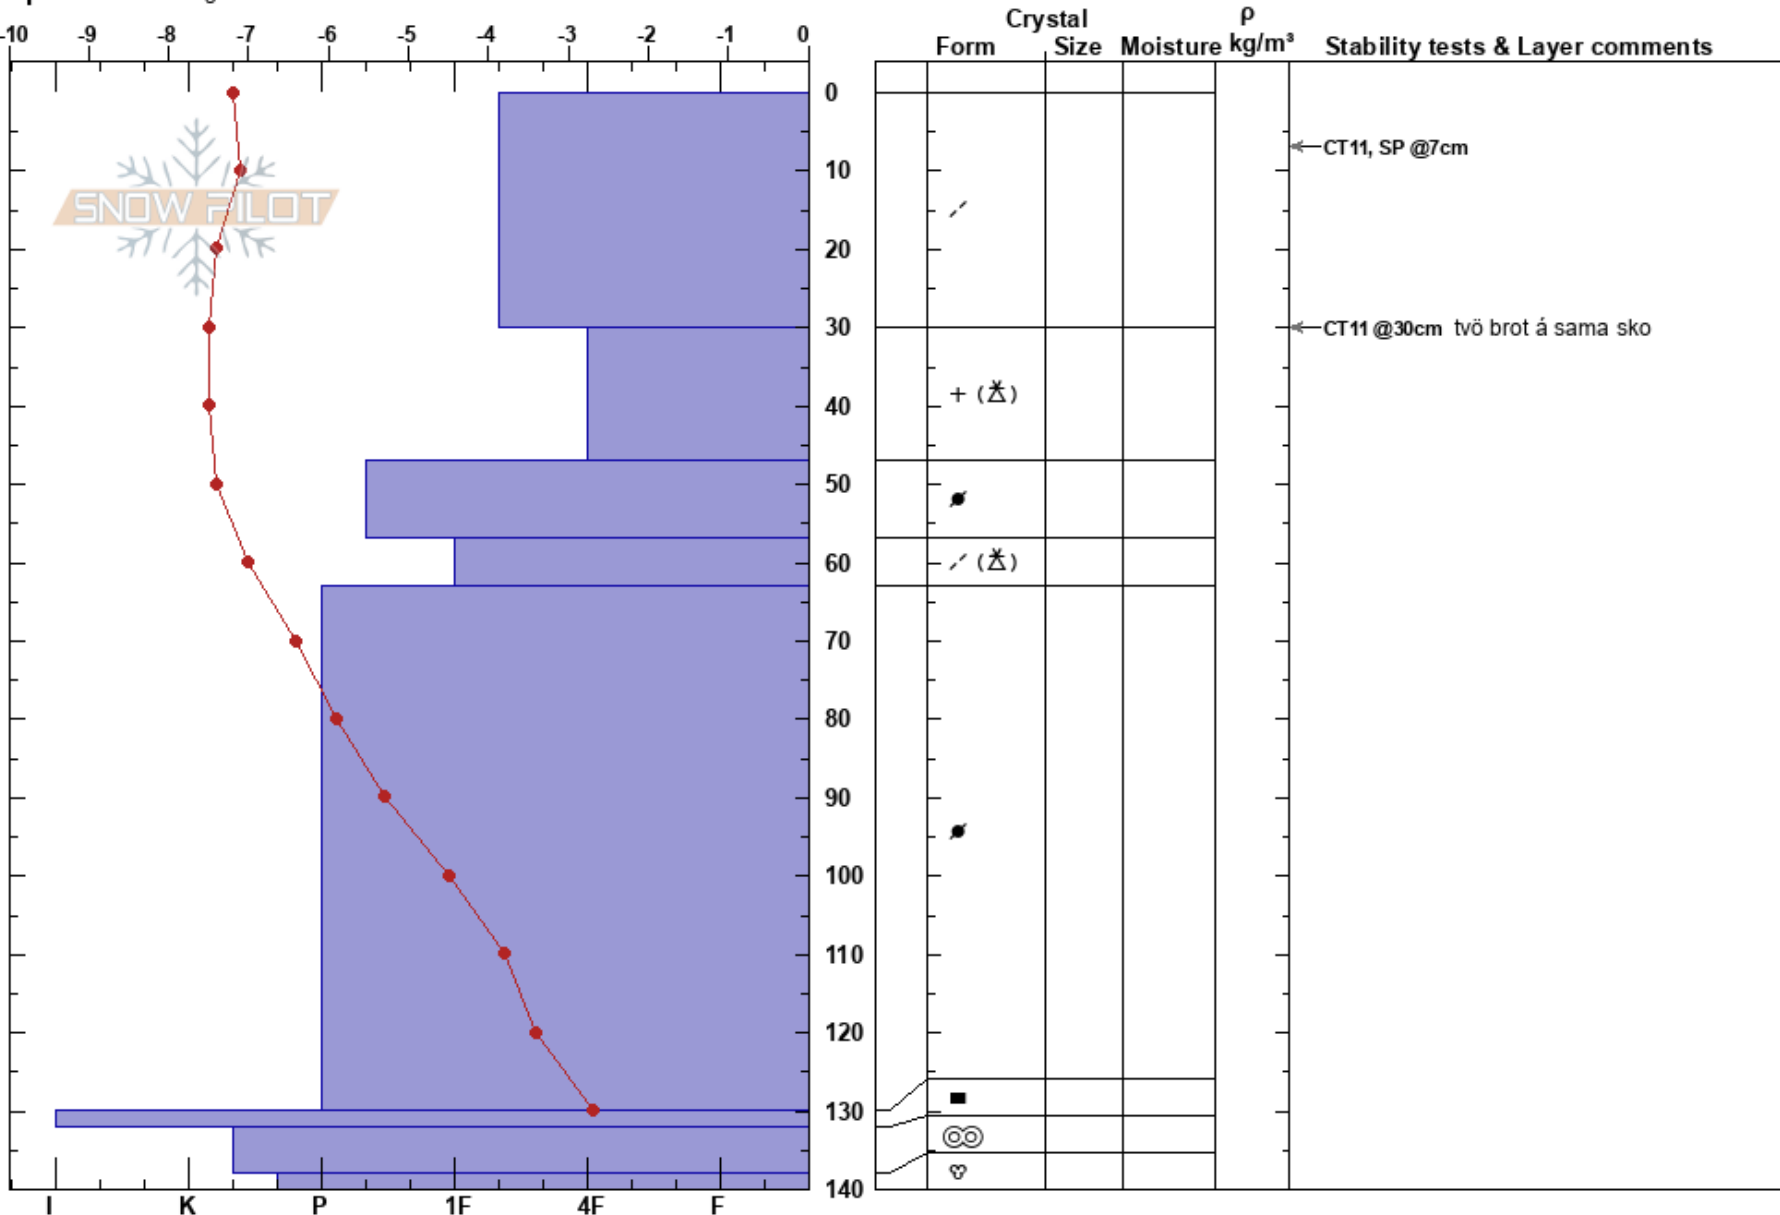

ofan við bungu 15
 Tröllaskagi
 Iceland
 Elevation: 630 m
 Aspect: 160°

Gestur Hansson
 31/01/2019 - 09:00
 Co-ord: 66.12810N, -18.98910W
 Slope Angle: 27°
 Wind Loading:

Stability: HS: 140
 Air Temperature: -6.9°C PF: 40 30-47cm: Problematic layer
 Sky Cover: OVC
 Precipitation: S2
 Wind: N Moderate

Specifics: Pit dug in a Ski Area

Notes: mikill skafrenningur, lítið skyggni.