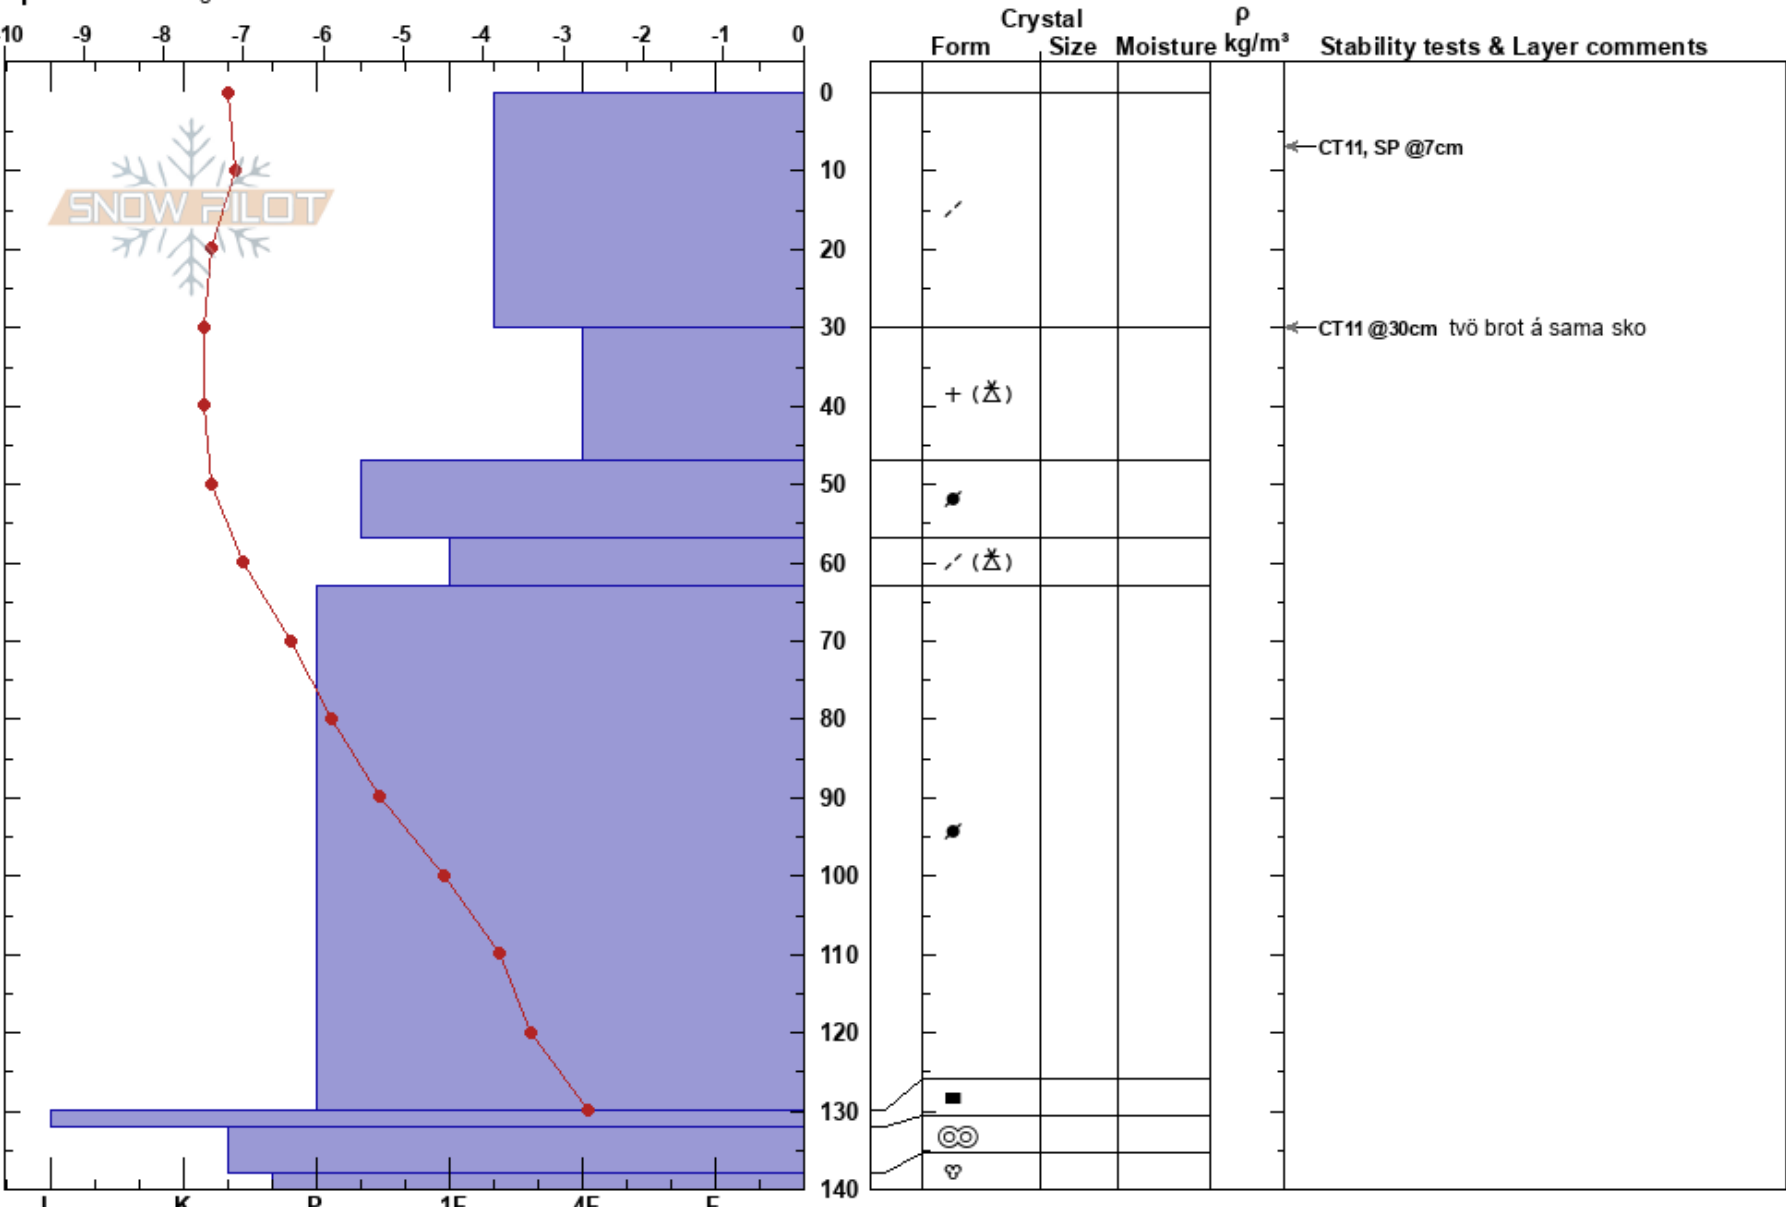

ofan við bungu 15
 Tröllaskagi
 Iceland
 Elevation: 630 m
 Aspect: 160°

Gestur Hansson
 31/01/2019 - 09:00
 Co-ord: 66.12810N, -18.98910W
 Slope Angle: 27°
 Wind Loading:

Stability: **HS: 140**
 Air Temperature: -6.9°C **PF: 40** 30-47cm: Problematic layer
 Sky Cover: OVC
 Precipitation: S2
 Wind: N Moderate

Specifics: Pit dug in a Ski Area

Notes: mikill skafrenningur, lítið skyggni.