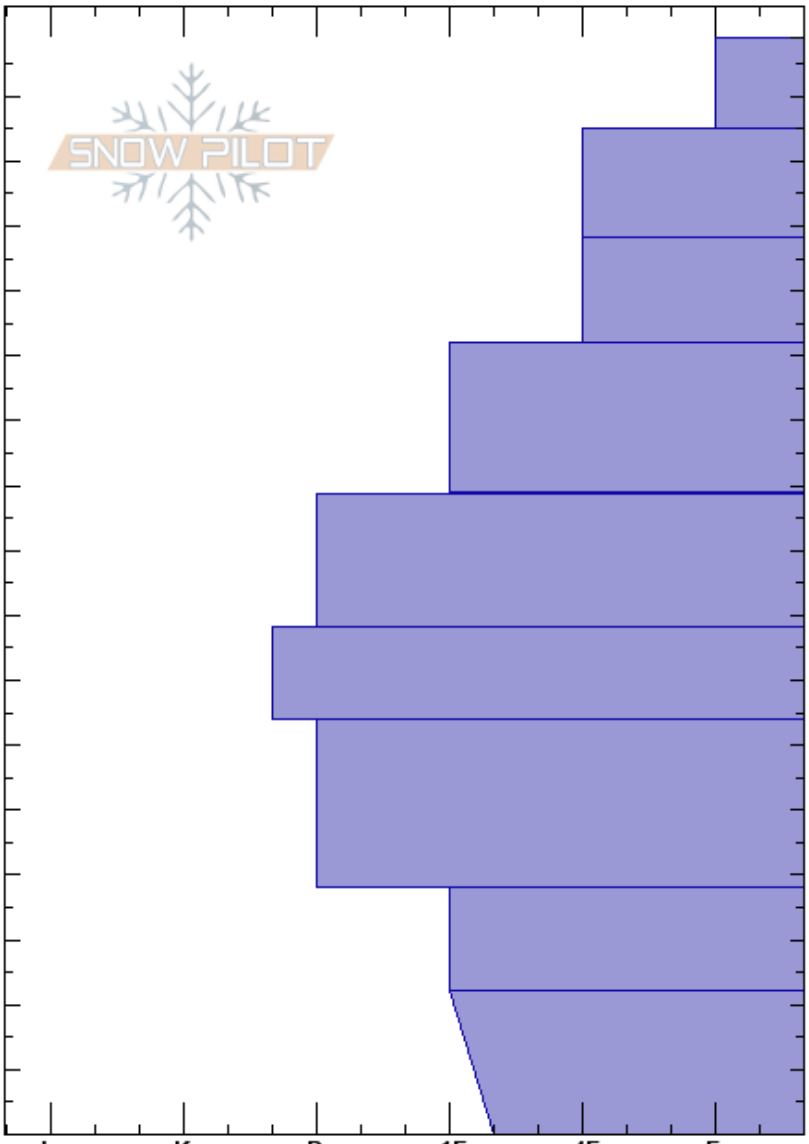

Brushy Fork  
 Bitterroot  
 MT  
 Elevation: 7100 ft  
 Aspect: 85°  
 Specifics: Snowmobile tracks on slope

Logan King  
 01/30/2019 - 12:15pm  
 Co-ord: 46.58342N, -114.40219W  
 Slope Angle: 25°  
 Wind Loading:

Stability: Good HS: 169  
 Air Temperature: -1.5°C PF: 23 99-98.7cm: Problematic layer  
 Sky Cover: FEW  
 Precipitation: NO  
 Wind: Calm

Crystal Form	Crystal Size	Moisture	$\rho$ kg/m <sup>3</sup>	Stability tests & Layer comments
/				
				← ECTN1 @155cm
/				
				← ECTN21 @138cm
•				
•				
∨				
•				
•				
⊖				
⊖				
⊖				