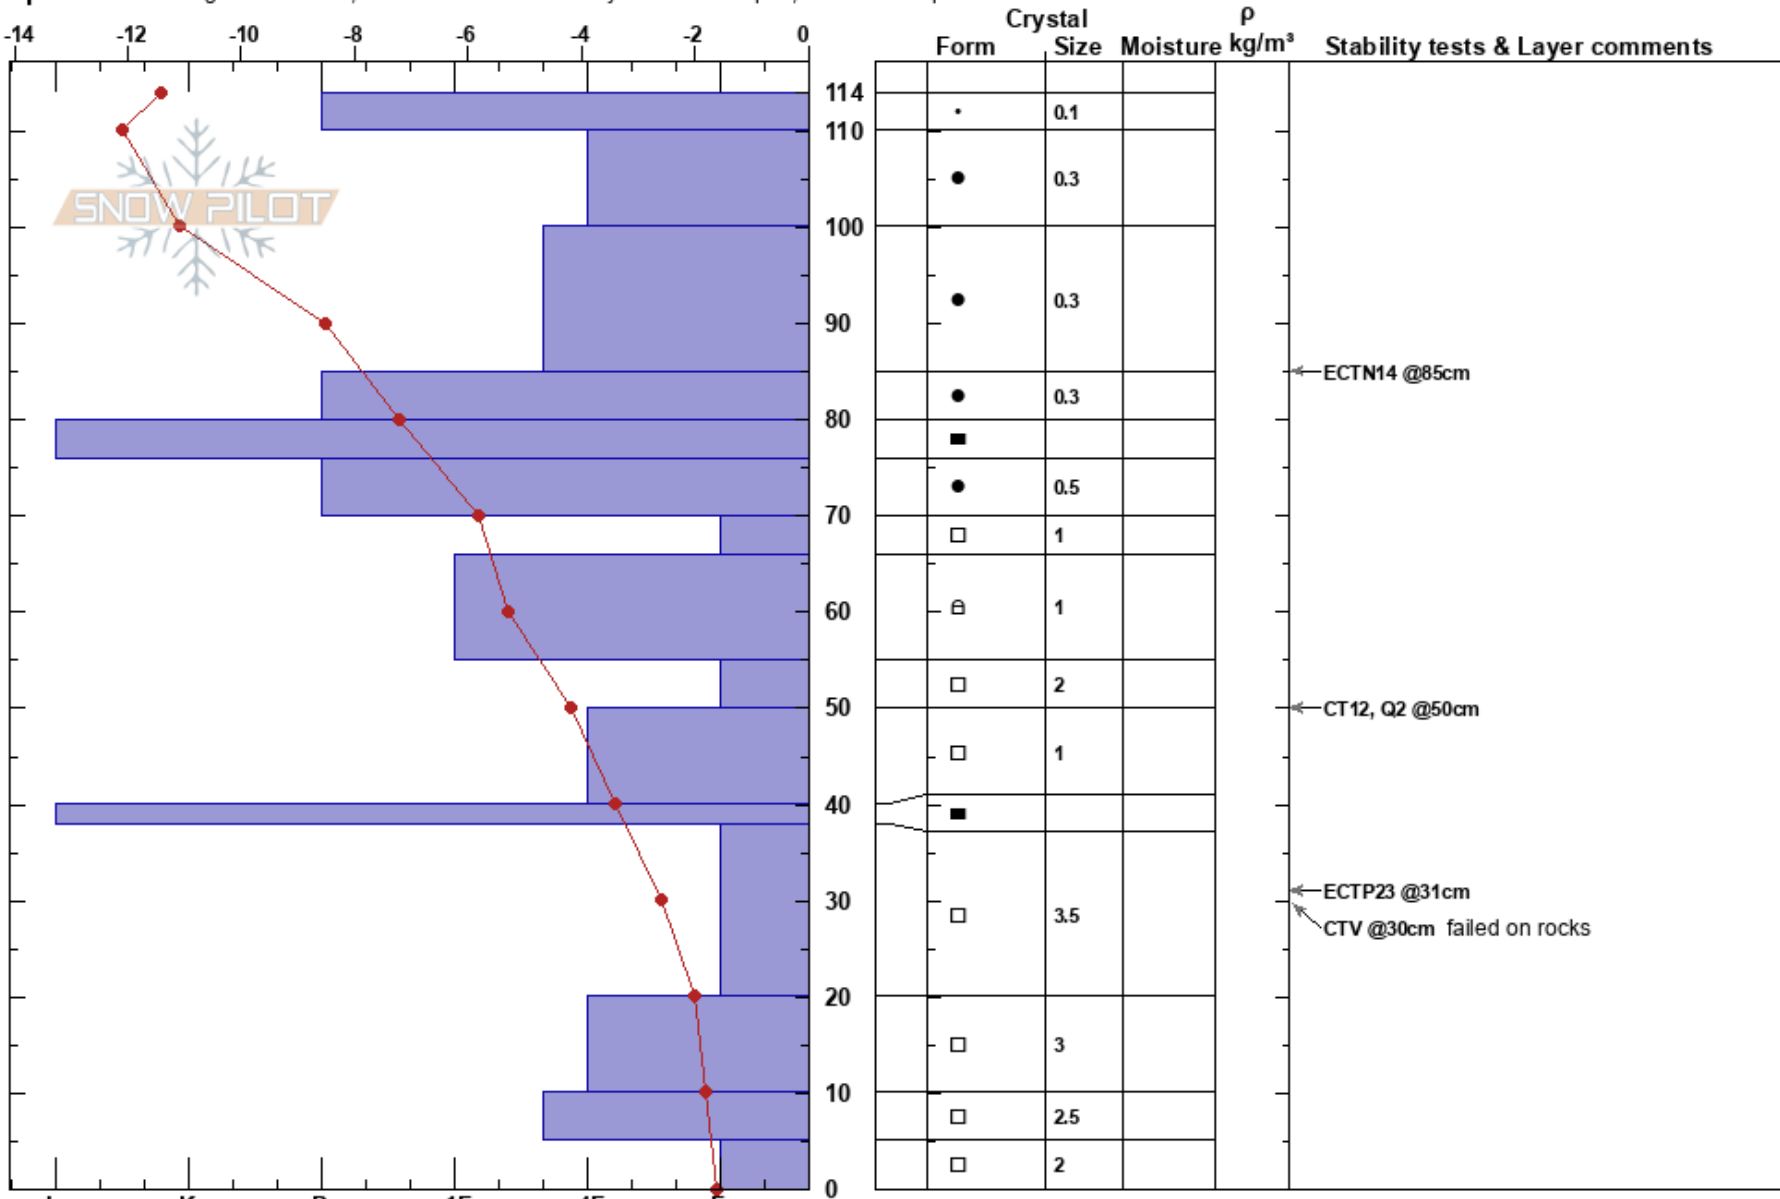

upper rodeo
 Madison Range-N
 MT
 Elevation: 9425 ft
 Aspect: 120°

yunce ueland
 01/30/2019 - 9:40am
 Co-ord: 45.27265N, -111.44858W
 Slope Angle: 36°
 Wind Loading:

Stability:
 Air Temperature: -7.5°C
 Sky Cover: BKN
 Precipitation: NO
 Wind: W Light Breeze

HS: 114
 Layer Notes:
 55-50cm: Problematic layer

Specifics: Pit dug in a Ski Area; Recent avalanche activity on similar slopes; We skied slope

Notes: This pit has almost the exact apposite structure of the pit I dug near here early season. Then the good snow was the bottom half and the bad snow on top. I can see a deep slab slide here. CPST 35 at 40cm.