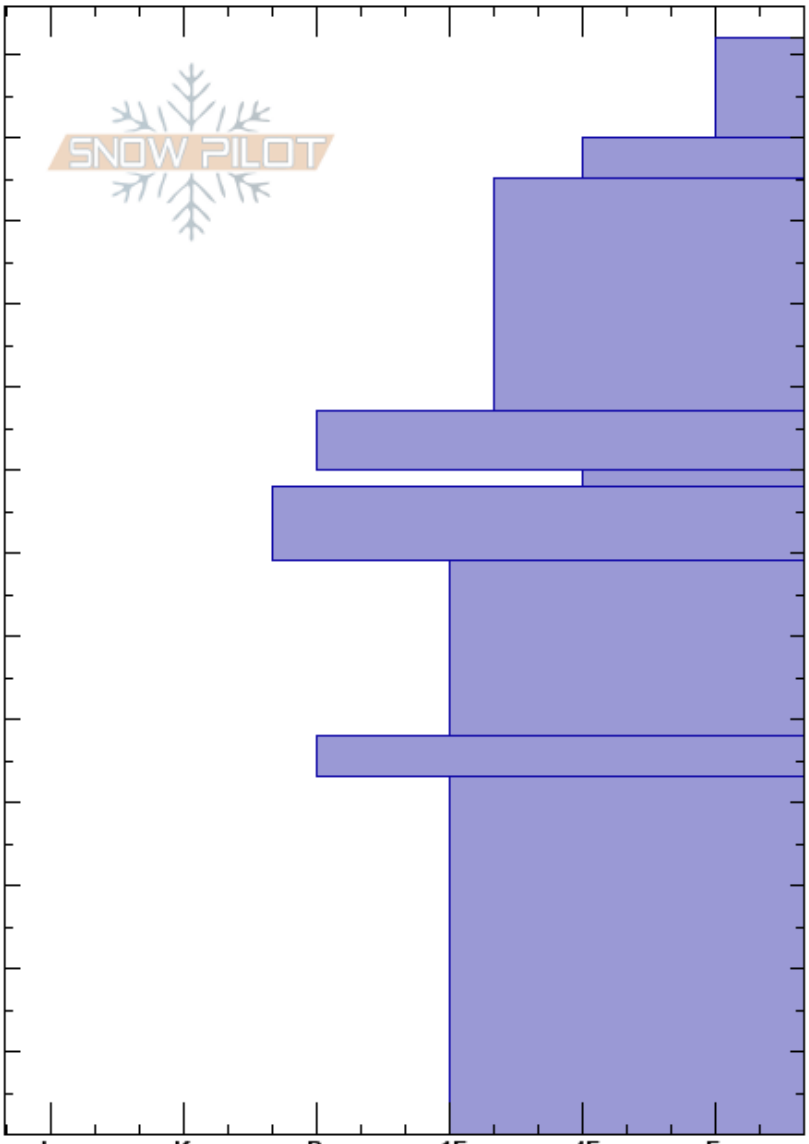

Bradleys Meadow
 Bridger Range
 MT
 Elevation: 7900 ft
 Aspect: 10°
 Specifics:

Grant Garman
 01/29/2019 - 3:00pm
 Co-ord: 45.83235N, -110.92839W
 Slope Angle: 31°
 Wind Loading: yes

Stability:
 Air Temperature: -10°C
 Sky Cover: CLR
 Precipitation: NO
 Wind: NE Moderate

HS: 132
 PF: 45 115-87cm: Problematic layer

Height (ft)	Crystal		Moisture	ρ kg/m ³	Stability tests & Layer comments
	Form	Size			
132					
120	/	0.5			
110	/	0.3			
100	⊖	0.3			
90					
85	□	1.5			
80	□	0.5			
75	□	0.5			
70					
60	□	0.3			
50					
45		0.3			
40					
30					
20	^				
10					
0					