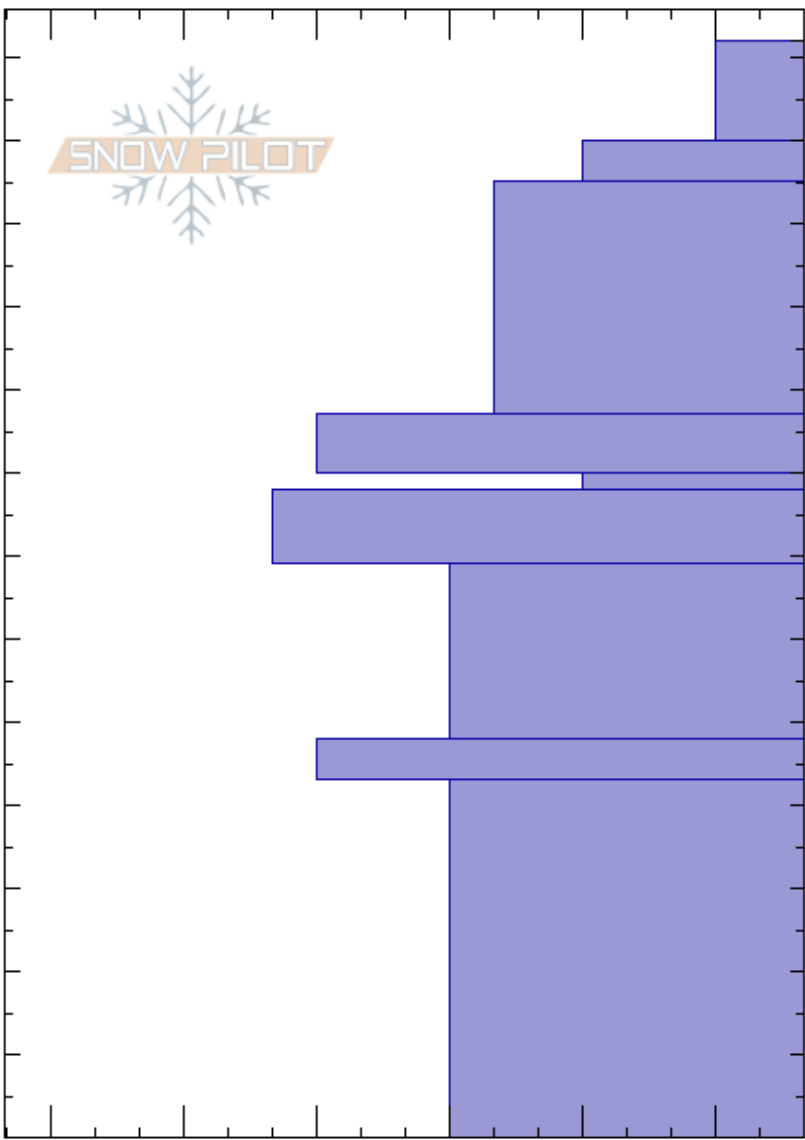

Bradleys Meadow
 Bridger Range
 MT
 Elevation: 7900 ft
 Aspect: 10°
 Specifics:

Grant Garman
 01/29/2019 - 3:00pm
 Co-ord: 45.83235N, -110.92839W
 Slope Angle: 31°
 Wind Loading: yes

Stability:
 Air Temperature: -10°C
 Sky Cover: CLR
 Precipitation: NO
 Wind: NE Moderate

HS: 132
 PF: 45 115-87cm: Problematic layer

Altitude (ft)	Crystal		Moisture	ρ kg/m ³	Stability tests & Layer comments
	Form	Size			
132					
120	/	0.5			
110	/	0.3			
100	⊖	0.3			
90					
80	□	1.5			
80	□	0.5			
80	□	0.5			
70					
60	□	0.3			
50					
50		0.3			
40					
30					
20	^				
10					
0					