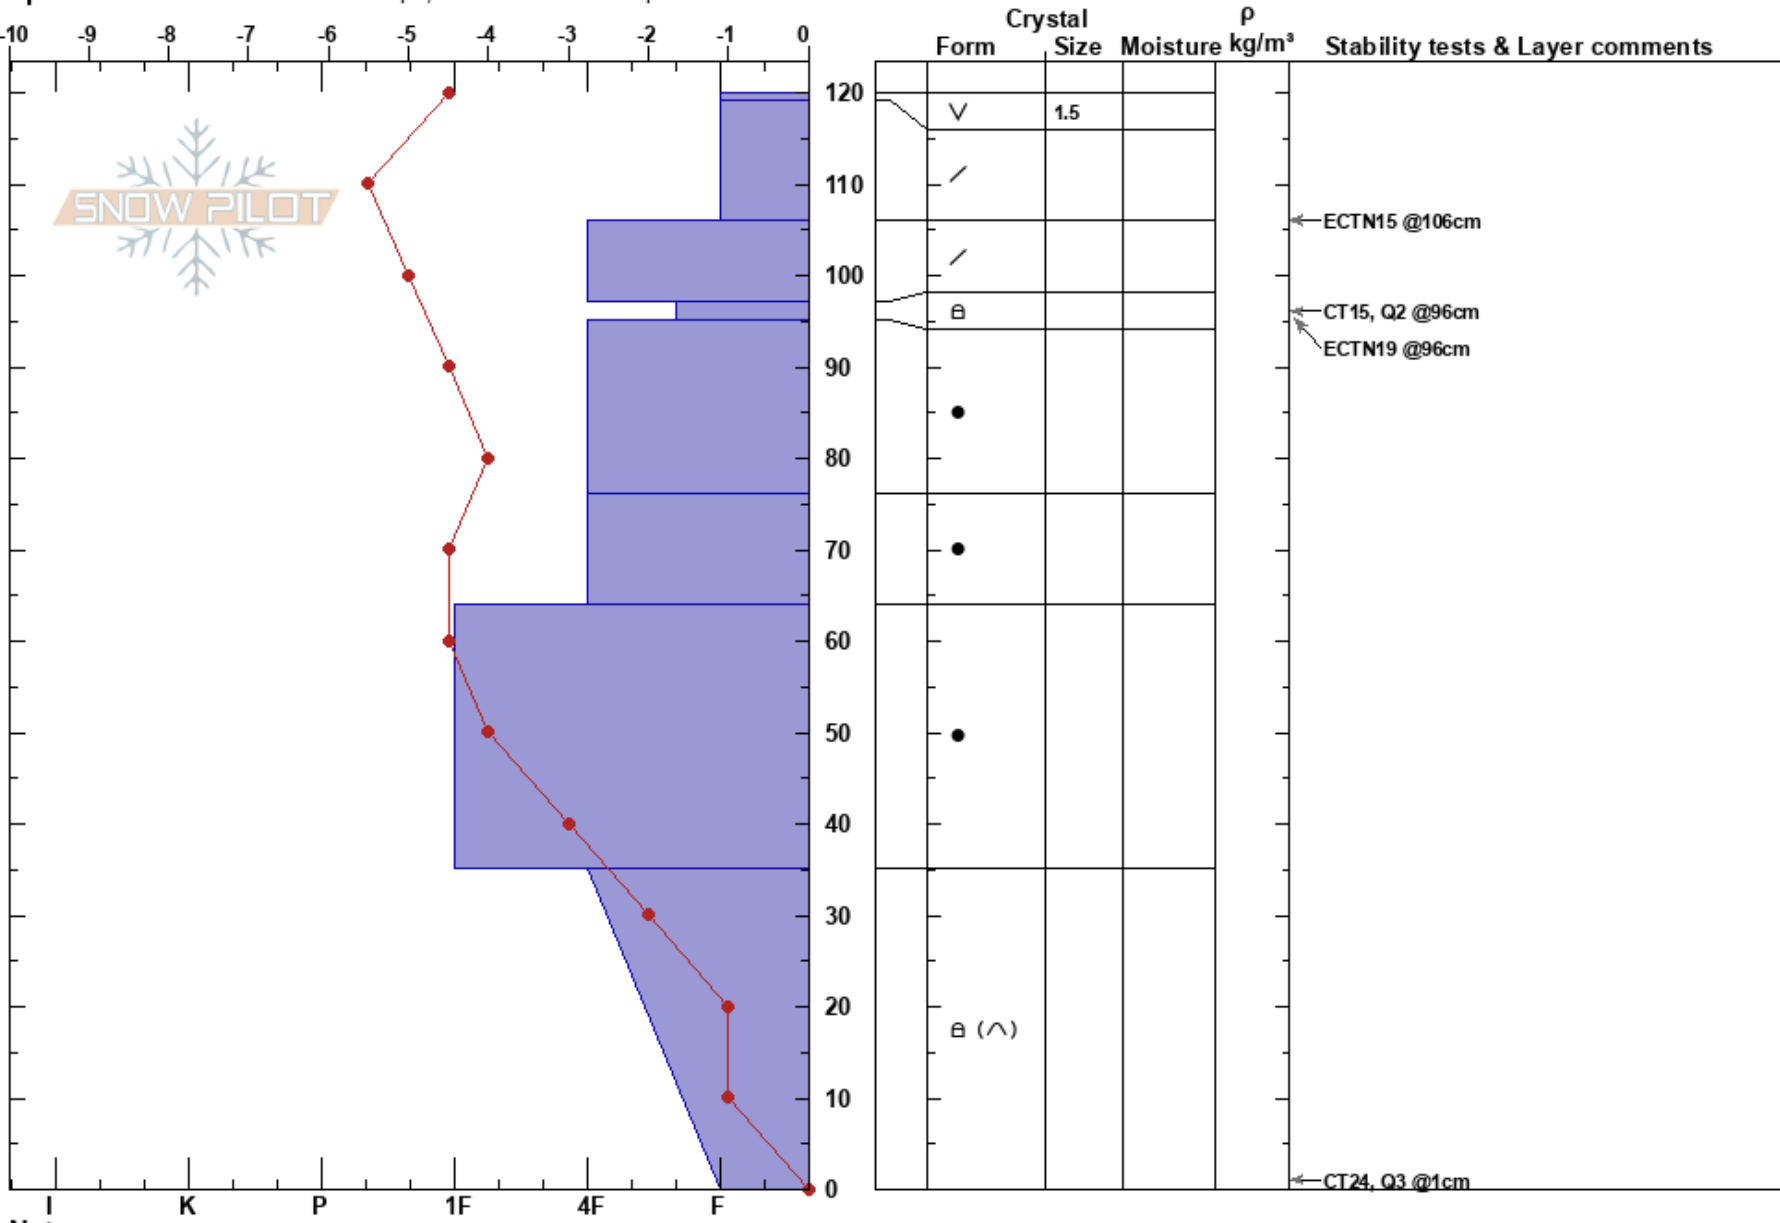

Seeley Lake
 Missions
 MT
 Elevation: 6207 ft
 Aspect: 65°

Travis Craft
 01/20/2017 - 11:41am
 Co-ord: 47.26012N, -113.64233W
 Slope Angle: 25°
 Wind Loading:

Stability: Very Good
 Air Temperature: -2.5°C
 Sky Cover: FEW
 Precipitation: NO
 Wind: SW Light Breeze

HS: 120
 Layer Notes:
 97-95cm: Problematic layer

Specifics: Snowmobile tracks on slope; We snowmobiled slope

Notes: