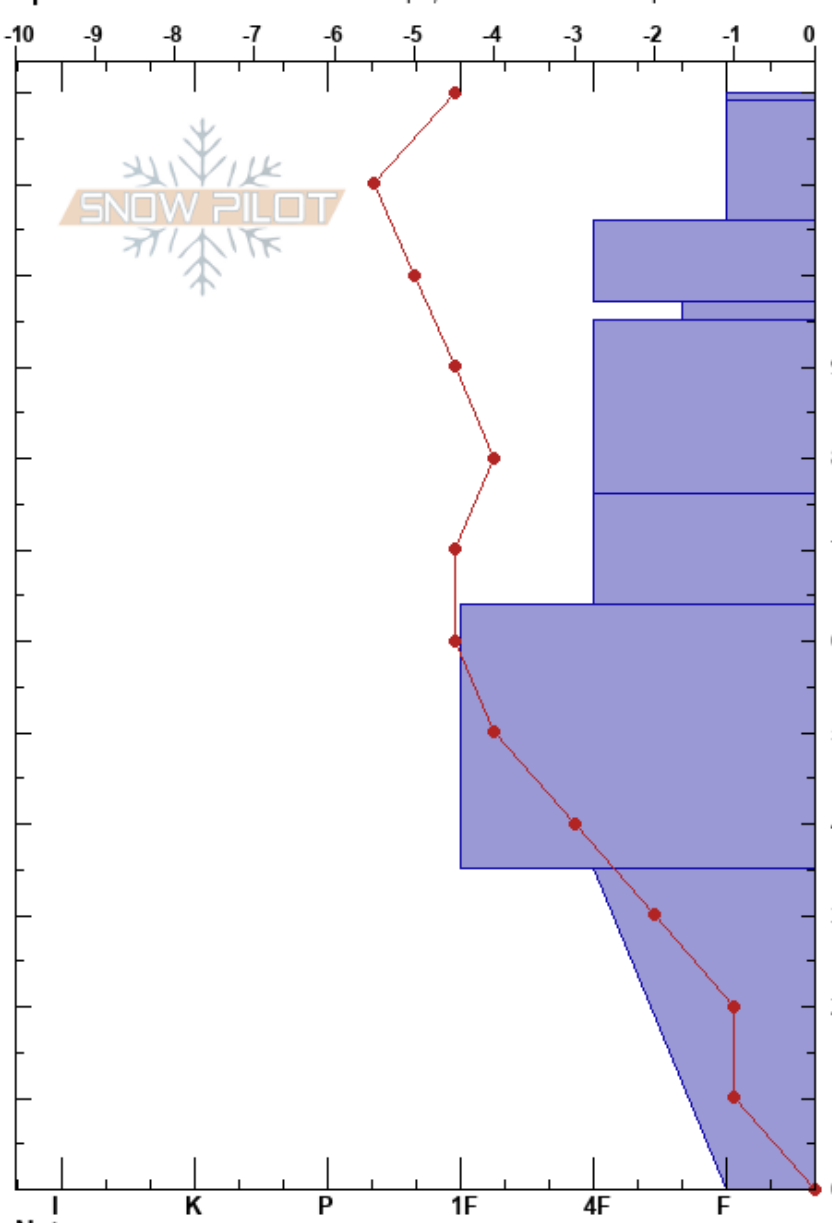

Seeley Lake
 Missions
 MT
 Elevation: 6207 ft
 Aspect: 65°
 Specifics: Snowmobile tracks on slope; We snowmobiled slope

Travis Craft
 01/20/2017 - 11:41am
 Co-ord: 47.26012N, -113.64233W
 Slope Angle: 25°
 Wind Loading:

Stability: Very Good
 Air Temperature: -2.5°C
 Sky Cover: FEW
 Precipitation: NO
 Wind: SW Light Breeze

HS: 120
 Layer Notes: 97-95cm: Problematic layer

| Height (cm) | Crystal | | Moisture | ρ kg/m ³ | Stability tests & Layer comments |
|-------------|---------|------|----------|--------------------------|------------------------------------|
| | Form | Size | | | |
| 120 | V | 1.5 | | | |
| 110 | / | | | | |
| 100 | / | | | | ← ECTN15 @106cm |
| 95 | B | | | | ← CT15, Q2 @96cm ← ECTN19 @96cm |
| 85 | • | | | | |
| 70 | • | | | | |
| 50 | • | | | | |
| 20 | B (^) | | | | |
| 1 | | | | | ← CT24, Q3 @1cm |