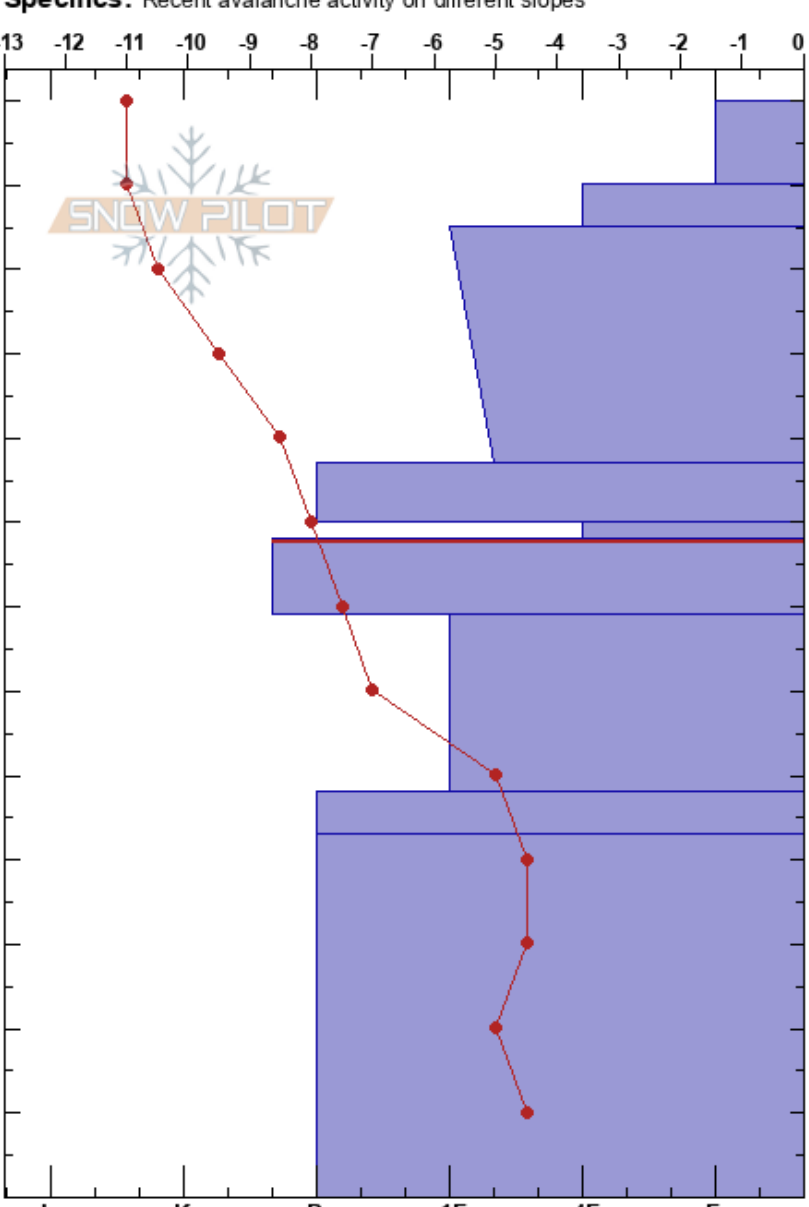

N of Bradley's Meadow  
 Bridger Range  
 MT  
**Elevation:** 8200 ft  
**Aspect:** N  
**Specifics:** Recent avalanche activity on different slopes

Lila Scott  
 01/29/2019 - 2:30pm  
**Co-ord:** 45.82942N, -110.91086W  
**Slope Angle:** 10°  
**Wind Loading:** previous

**Stability:**  
**Air Temperature:** -10°C  
**Sky Cover:** CLR  
**Precipitation:** NO  
**Wind:** NE Moderate

**PF:** 45  
**Layer Notes:**  
 78-69cm: Problematic layer

Form	Crystal		$\rho$ kg/m <sup>3</sup>	Stability tests & Layer comments
	Size	Moisture		
/	0.5			
/	0.3			← CT20, Q2 @115cm
⊖	0.3			
□	1.5			
□	0.5			
⊖	0.5			
⊖	0.3			
□	0.3			
□	0.3			
□	0.3			← ECTX