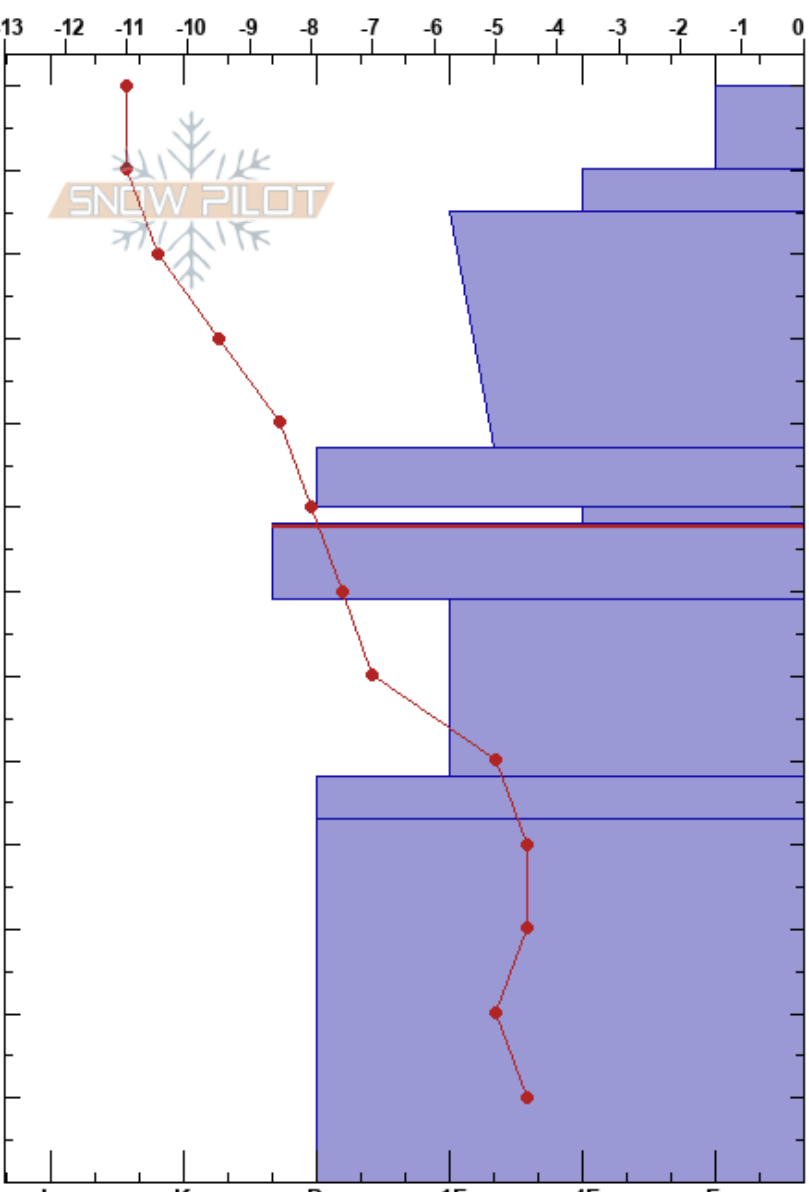

N of Bradley's Meadow
 Bridger Range
 MT
Elevation: 8200 ft
Aspect: N
Specifics: Recent avalanche activity on different slopes

Lila Scott
 01/29/2019 - 2:30pm
Co-ord: 45.82942N, -110.91086W
Slope Angle: 10°
Wind Loading: previous

Stability:
Air Temperature: -10°C
Sky Cover: CLR
Precipitation: NO
Wind: NE Moderate

PF: 45
Layer Notes:
 78-69cm: Problematic layer

Form	Crystal		ρ kg/m ³	Stability tests & Layer comments
	Size	Moisture		
/	0.5			
/	0.3			← CT20, Q2 @115cm
⊖	0.3			
□	1.5			
□	0.5			
⊖	0.5			
⊖	0.3			
□	0.3			
□	0.3			
□	0.3			← ECTX