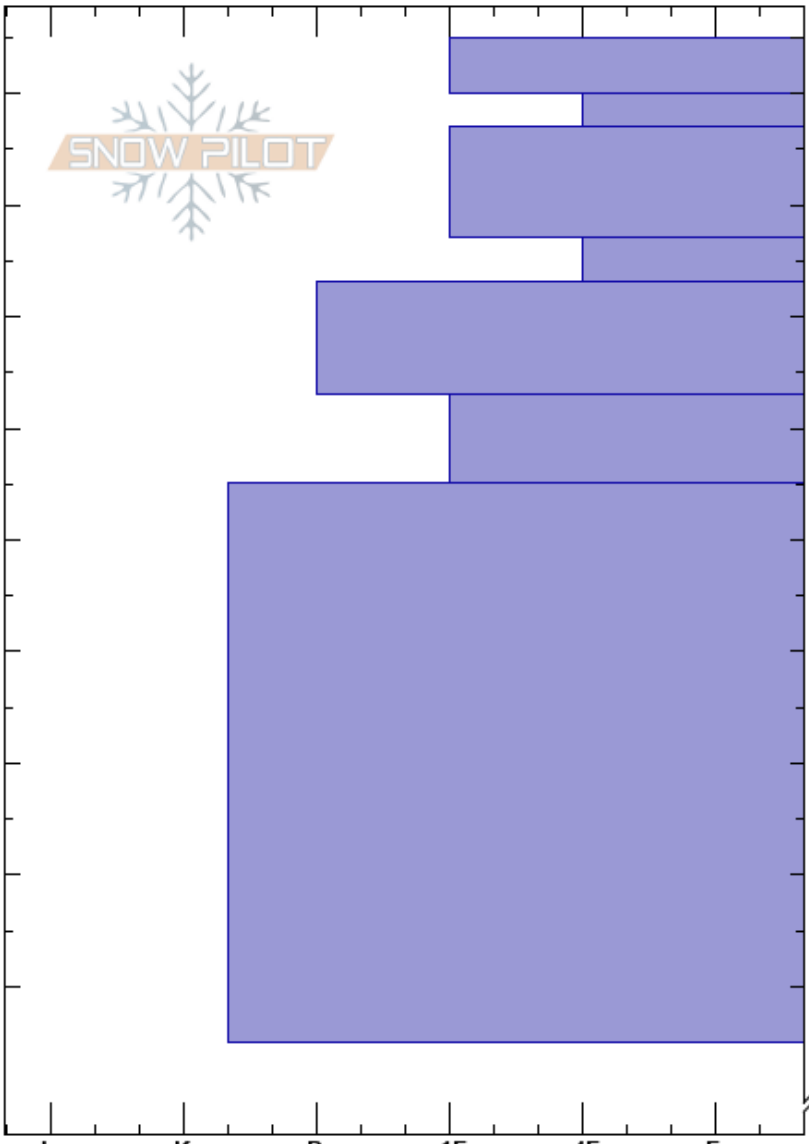

Hog's back profil test

Avalanche Quebec

Stability:

HS: 135

Layer Notes:

Quebec

20/01/2017 - 12:45

Air Temperature: -5.5°C

Elevation: 790 m

Co-ord: 48.85548N, -66.10628W

Sky Cover: BKN

Aspect: SE

Slope Angle: 29°

Precipitation: NO

Specifics:

Wind Loading: no

Wind: NW Light Breeze

Height (cm)	Crystal		Moisture	ρ kg/m³	Stability tests & Layer comments
	Form	Size			
135	/	0.5-1	D		
130	/	1-2	D		← CT3, SP @129cm
120	/	0.5	D		← CT10, SP @119cm
110	/	1-1.5	D		← ECTN13 @114cm
100	• (□)	0.3	D		← CT13, SP @103cm
100	/ (□)	1-0.5			← ECTN18 @103cm
90					
80					
70					
60					
50					
45					
0					