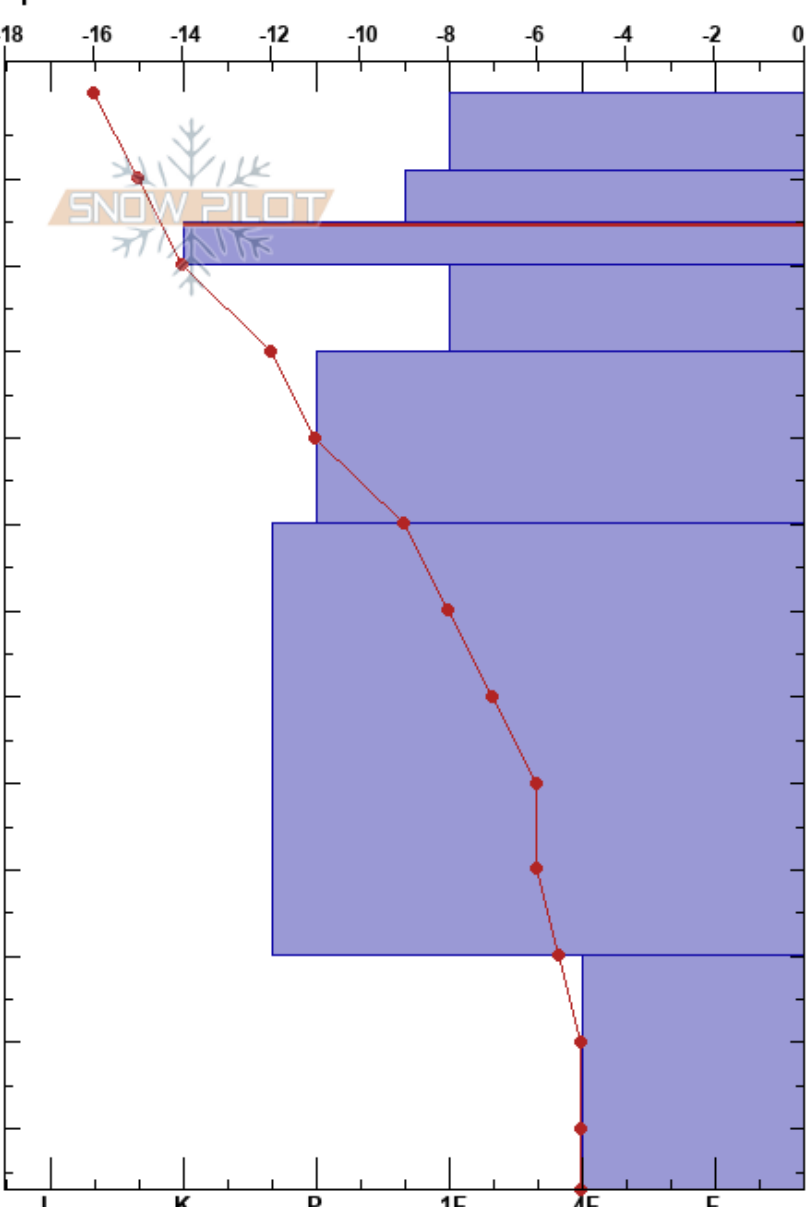

Hogs Back 190129

Avalanche Quebec
29/01/2019 - 13:10

Stability:
Air Temperature: -15°C
Sky Cover: OVC
Precipitation: NO
Wind: S Light Breeze

HS: 127
Layer Notes:
15-20cm: CR laminées 24 janv
15-20cm: Problematic layer

Quebec
Elevation: 755 m
Aspect: W
Specifics:

Co-ord:
Slope Angle: 30°
Wind Loading: no

Form	Crystal		Moisture	ρ kg/m ³	Stability tests & Layer comments
	Size				
/	1-1.5		D		
/	0.5-1.5		D		
			D		
/ (□)	0.5-1				← CT11, BRK @20cm 2x 15-20cm: CR laminées 24 janv
/	0.5-1				
□	0.3-0.5				
□	1-2				