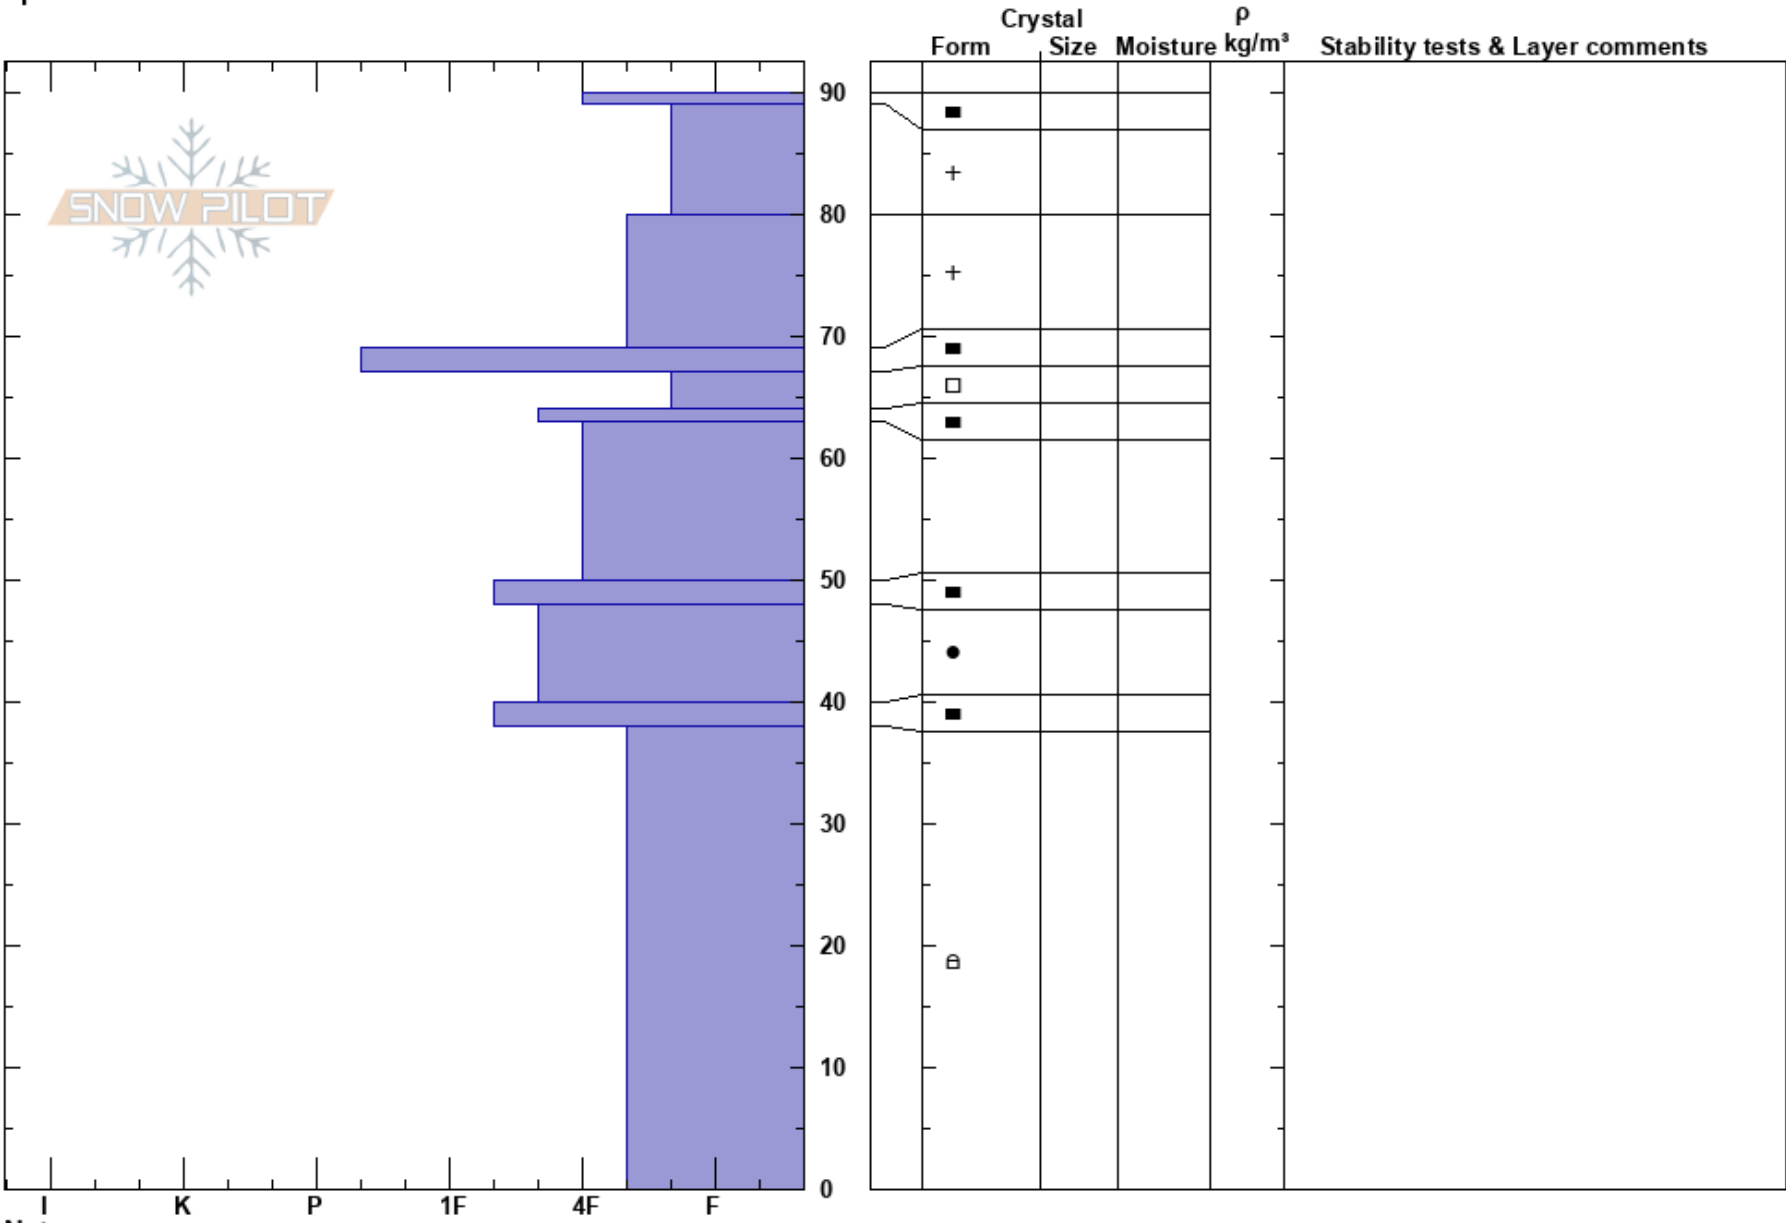

Circle Awl shot#18
 Central Wasatch
 UT
 Elevation: 8500 ft
 Aspect: NE
 Specifics:

Greg Dollhausen
 12/26/2016 - 1:00pm
 Co-ord: 40.65006N, -111.67482W
 Slope Angle: 33°
 Wind Loading:

Stability:
 Air Temperature: 5°F
 Sky Cover: CLR
 Precipitation: NO
 Wind: N Calm

HS:90

Layer Notes:

Notes: