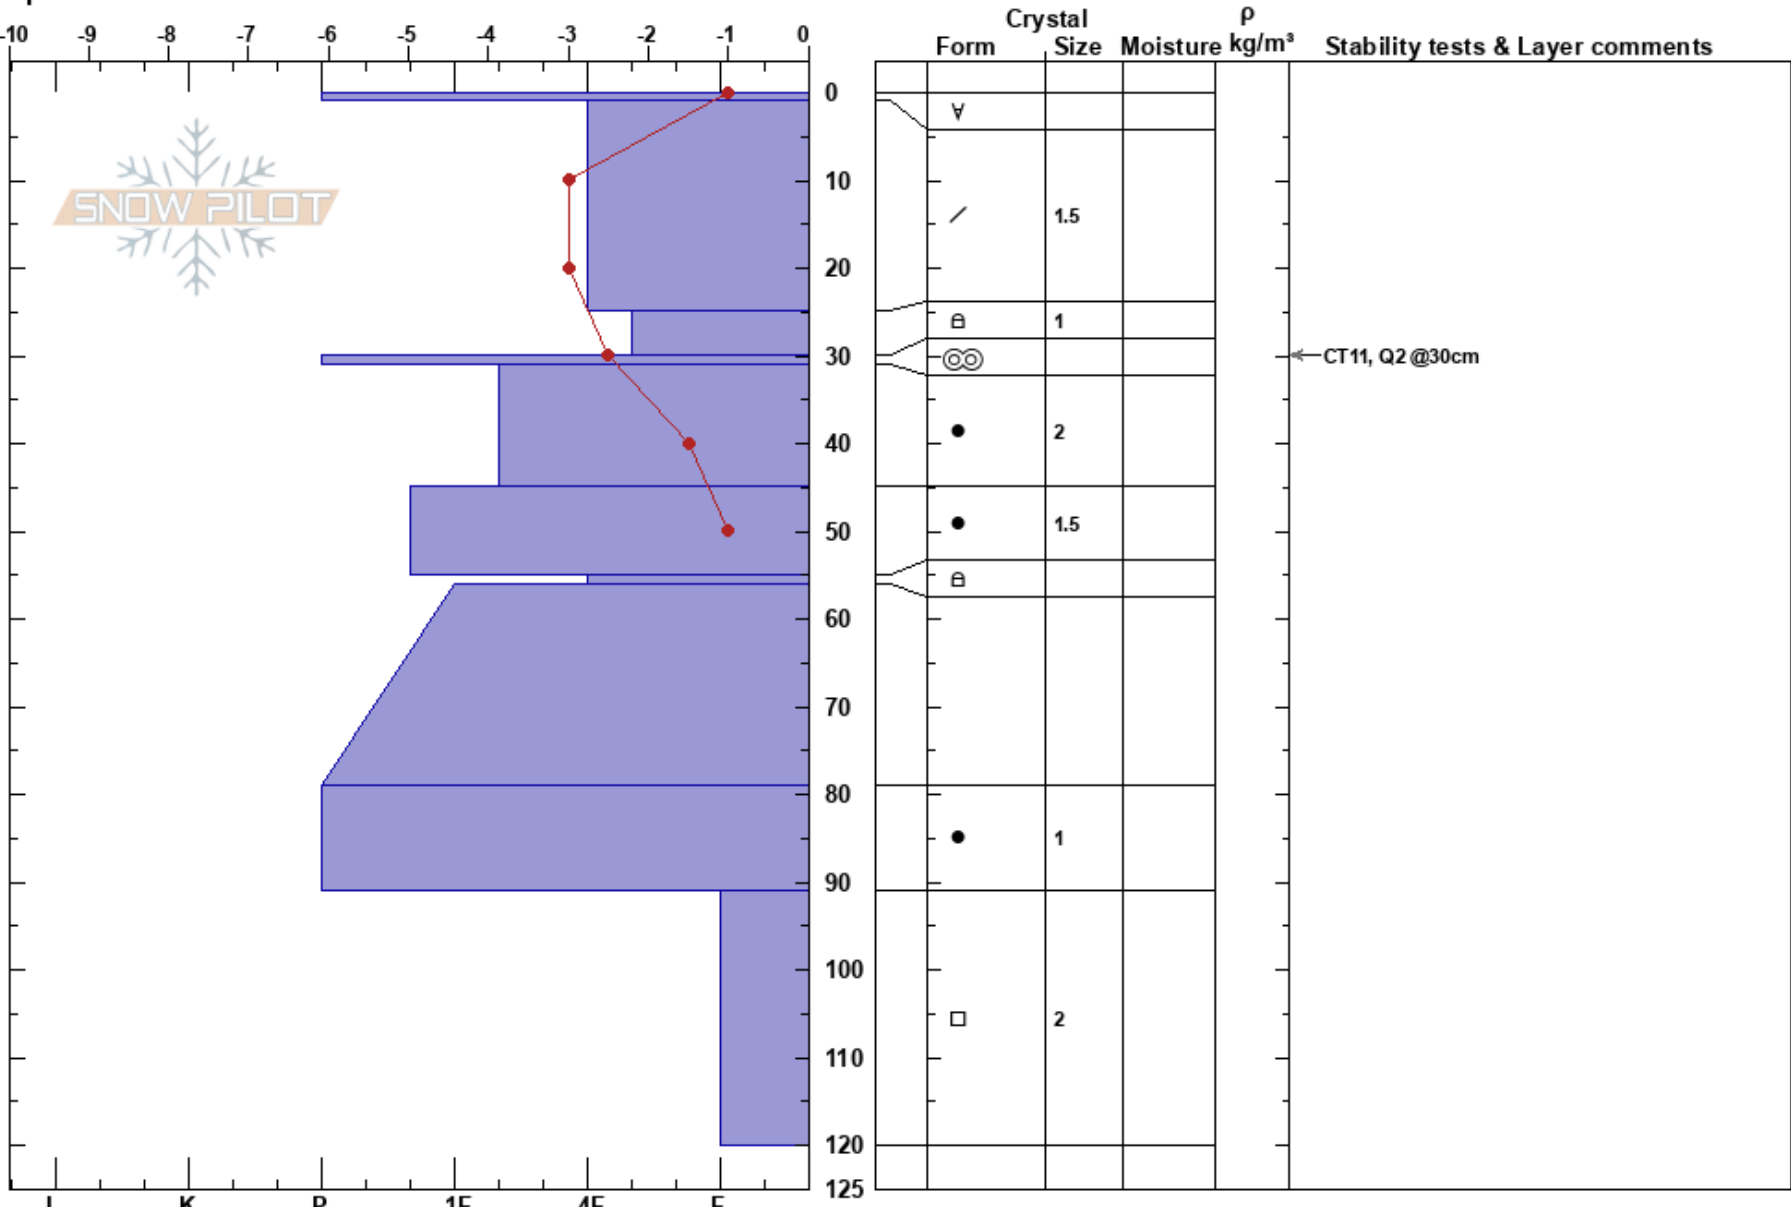

Needles Cirque
 Northern Wasatch
 UT
 Elevation: 8550 ft
 Aspect: W
 Specifics:

Andrew Nassetta
 01/28/2019 - 2:00pm
 Co-ord: 41.19321N, -111.87479W
 Slope Angle: 23°
 Wind Loading:

Stability: **HS: 125**
 Air Temperature: 4°C
 Sky Cover: FEW
 Precipitation: NO
 Wind: Calm

Layer Notes:
 PF: 28 91-120cm: Problematic layer

Notes: