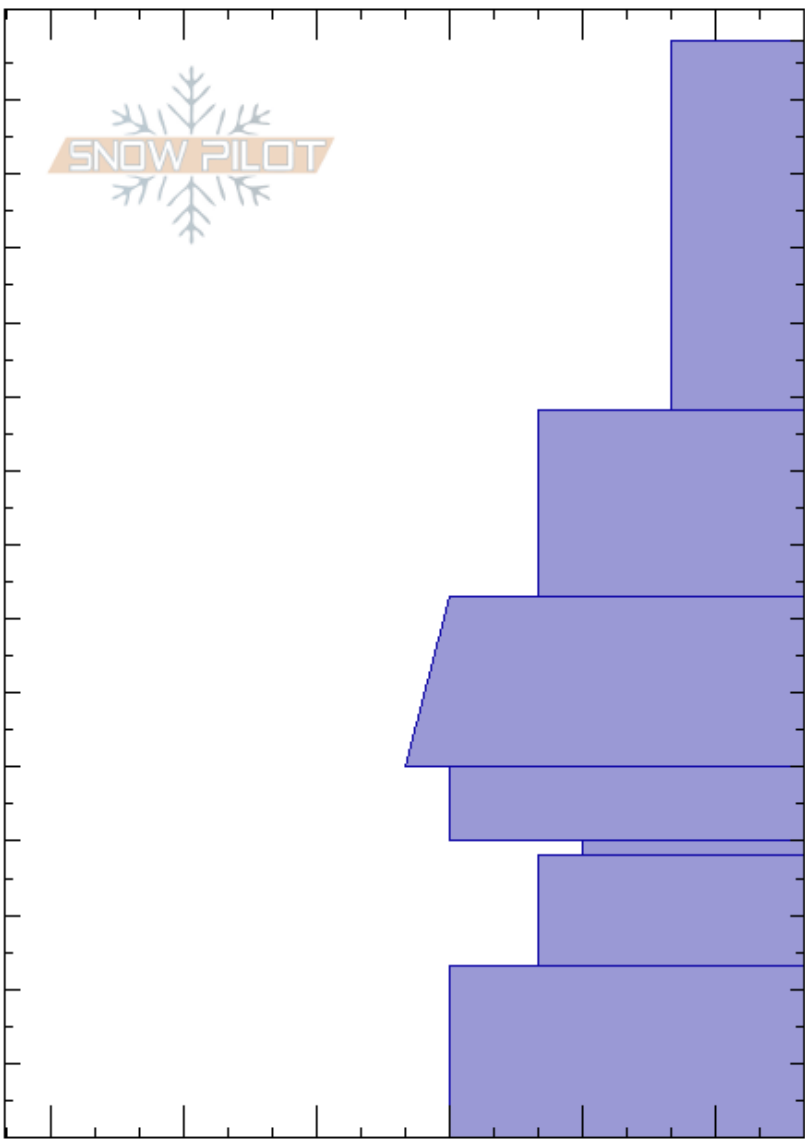

Argenta (Grease Ball)
 Central Wasatch
 UT
 Elevation: 10200 ft
 Aspect: N
 Specifics:

steven clark
 12/27/2016 - 12:00pm
 Co-ord: 40.62614N, -111.66925W
 Slope Angle: 41°
 Wind Loading: yes

Stability:
 Air Temperature: 30°F
 Sky Cover: BKN
 Precipitation: NO
 Wind: SW Moderate

HS: 148

Layer Notes:

Crystal Form	Crystal Size	Moisture	ρ kg/m ³	Stability tests & Layer comments
+	1	D		← CT13, SP @125cm
				← ECTP15 @100cm
•	0.5	D		
				← CT21, RP @72cm
•	0.3	D		
☒	0.3			
☒	2	D		
•	0.3	D		
☒				