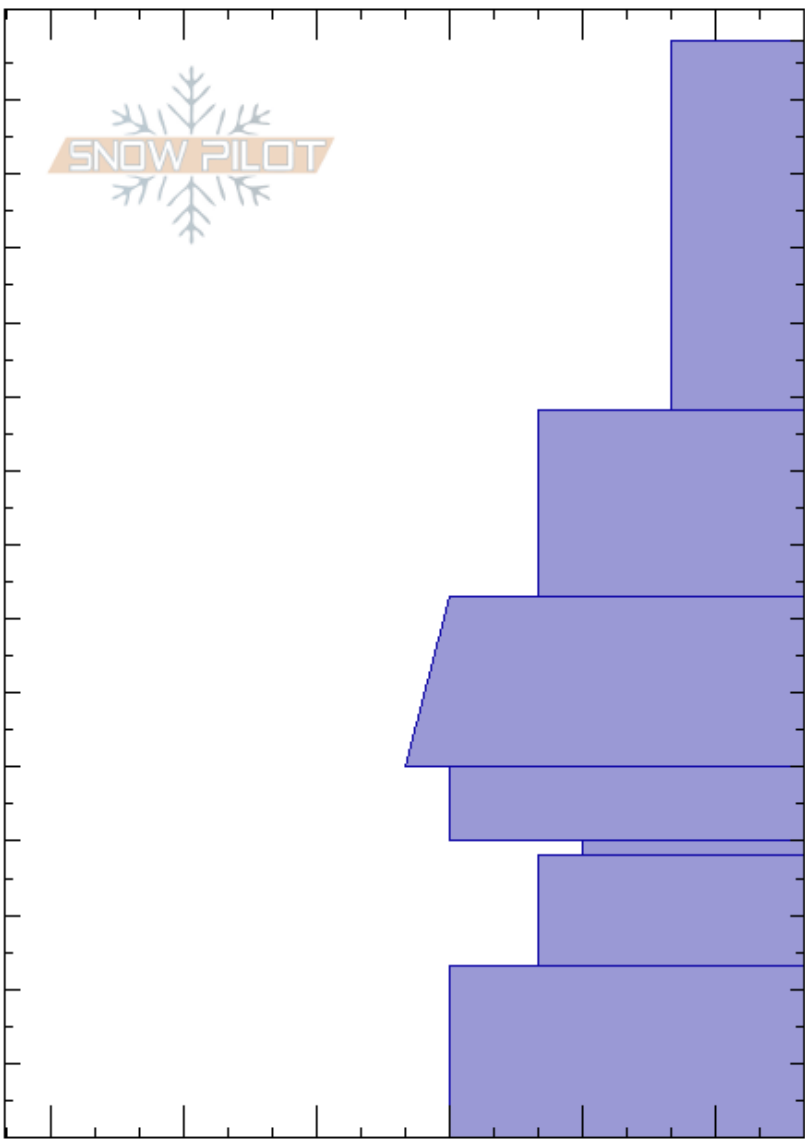

Argenta (Grease Ball)  
 Central Wasatch  
 UT  
 Elevation: 10200 ft  
 Aspect: N  
 Specifics:

steven clark  
 12/27/2016 - 12:00pm  
 Co-ord: 40.62614N, -111.66925W  
 Slope Angle: 41°  
 Wind Loading: yes

Stability:  
 Air Temperature: 30°F  
 Sky Cover: BKN  
 Precipitation: NO  
 Wind: SW Moderate

HS: 148

Layer Notes:

Crystal Form	Crystal Size	Moisture	$\rho$ kg/m <sup>3</sup>	Stability tests & Layer comments
+	1	D		← CT13, SP @125cm
				← ECTP15 @100cm
•	0.5	D		
				← CT21, RP @72cm
•	0.3	D		
⊠	0.3			
⊠	2	D		
•	0.3	D		
⊠				