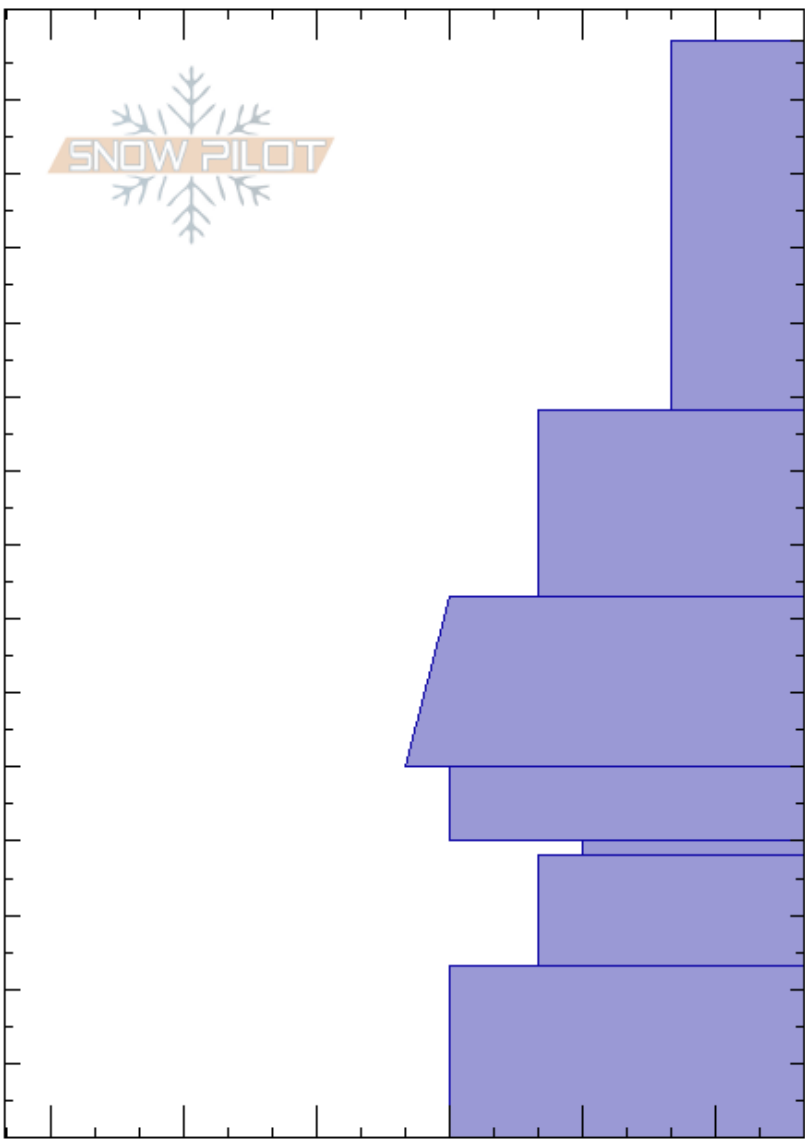

Argenta (Grease Ball)
 Central Wasatch
 UT
 Elevation: 10200 ft
 Aspect: N
 Specifics:

steven clark
 12/27/2016 - 12:00pm
 Co-ord: 40.62614N, -111.66925W
 Slope Angle: 41°
 Wind Loading: yes

Stability:
 Air Temperature: 30°F
 Sky Cover: BKN
 Precipitation: NO
 Wind: SW Moderate

HS: 148

Layer Notes:

Crystal Form	Crystal Size	Moisture	ρ kg/m ³	Stability tests & Layer comments
+	1	D		← CT13, SP @125cm
				← ECTP15 @100cm
•	0.5	D		
				← CT21, RP @72cm
•	0.3	D		
☐	0.3			
△	2	D		
•	0.3	D		
⊖				