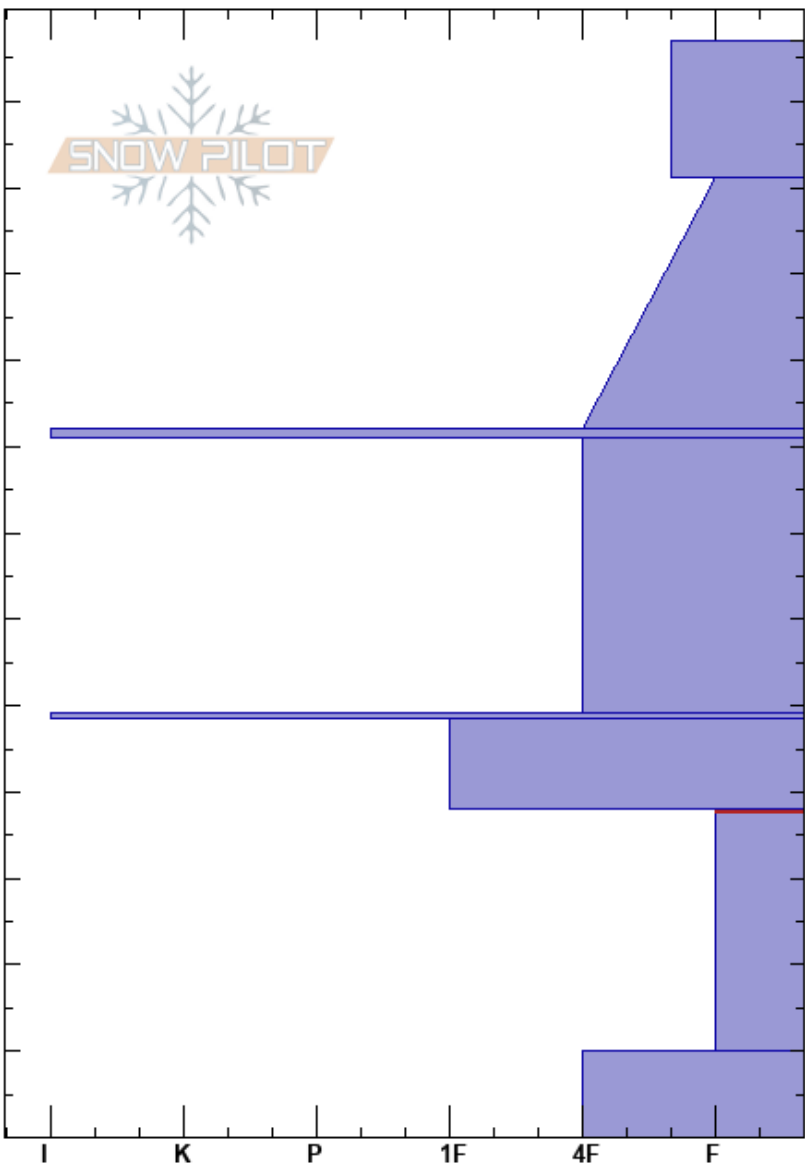

Burgundy
 Rattlesnake Mtns
 MT
 Elevation: 7600 ft
 Aspect: 118°
 Specifics:

Logan King
 01/28/2019 - 11:30am
 Co-ord: 47.04693N, -113.98323W
 Slope Angle: 36°
 Wind Loading:

Stability: Fair
 Air Temperature: -4.5°C
 Sky Cover: FEW
 Precipitation: NO
 Wind: Calm

HS: 127
 PF: 65
 38-10cm: Problematic layer

Layer Notes:

Height (cm)	Crystal		Moisture	ρ kg/m ³	Stability tests & Layer comments
	Form	Size			
127					
120	+				
111					← ECTN11 @111cm
100	•				
82	⊙⊙				← ECTN24 @82cm
70					
65	•				
50	⊙⊙				
40	⊠				← ECTP26 @38cm Test 1
25	□	2-5			
10	□	4-5			↘ ECTPV @0cm Test 2 ↘ ECTP21 @0cm Test 4 ↘ ECTP17 @0cm Test 3
0					