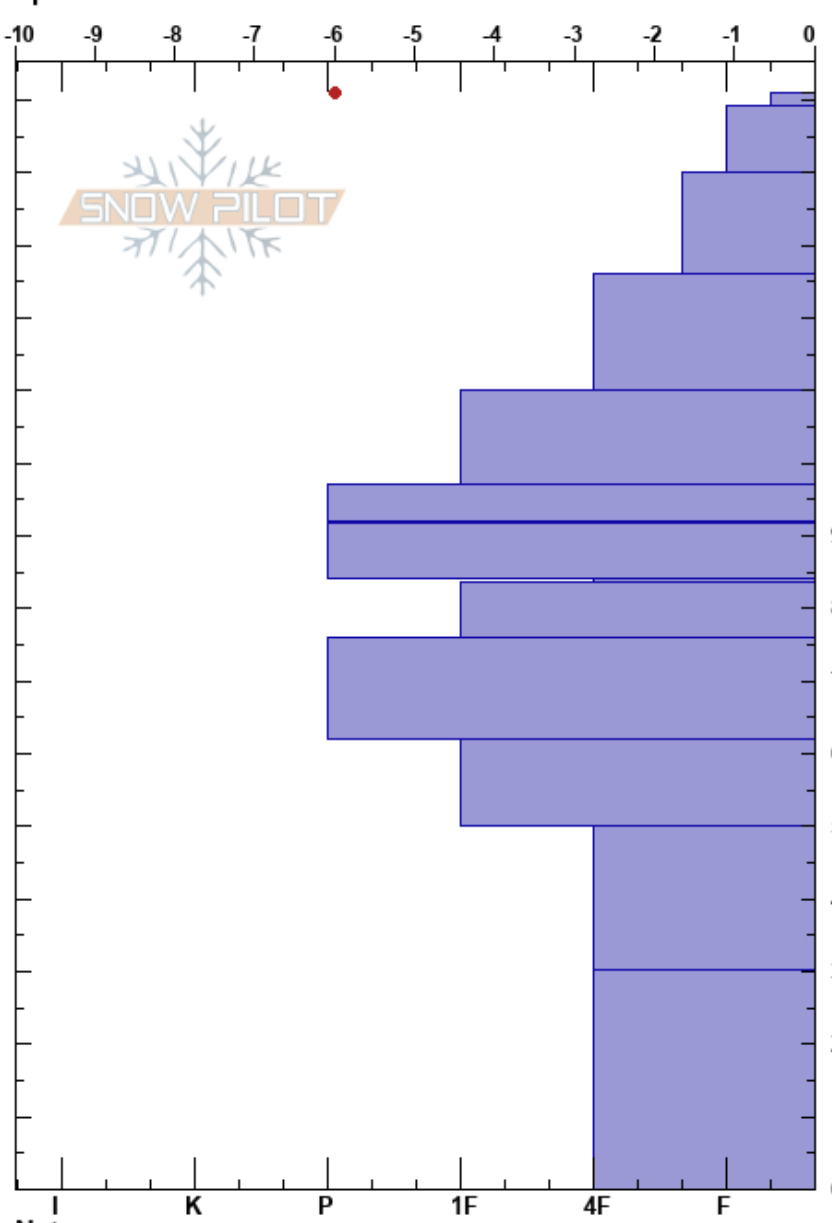

Study Plot
 Rattlesnake Mtns
 MT
 Elevation: 7400 ft
 Aspect:
 Specifics:

Logan King
 01/28/2019 - 10:45am
 Co-ord: 47.03483N, -113.99003W
 Slope Angle: 0°
 Wind Loading:

Stability:
 Air Temperature: -5.5°C PF: 37
 Sky Cover: FEW
 Precipitation: NO
 Wind: Calm

Layer Notes:

Height (cm)	Crystal		Moisture	ρ kg/m ³	Stability tests & Layer comments
	Form	Size			
151	+				← ECTN1 @149cm
140	/				← ECTN11 @140cm
130	/				← ECTN21 @126cm
120	• (C)				
110	•				← ECTN22 @110cm
100	•				
90	⊙				← ECTN26 @92cm
80	⊙				
70	⊖				
60	⊖				
40	□	1-3			
20	□	2-3			