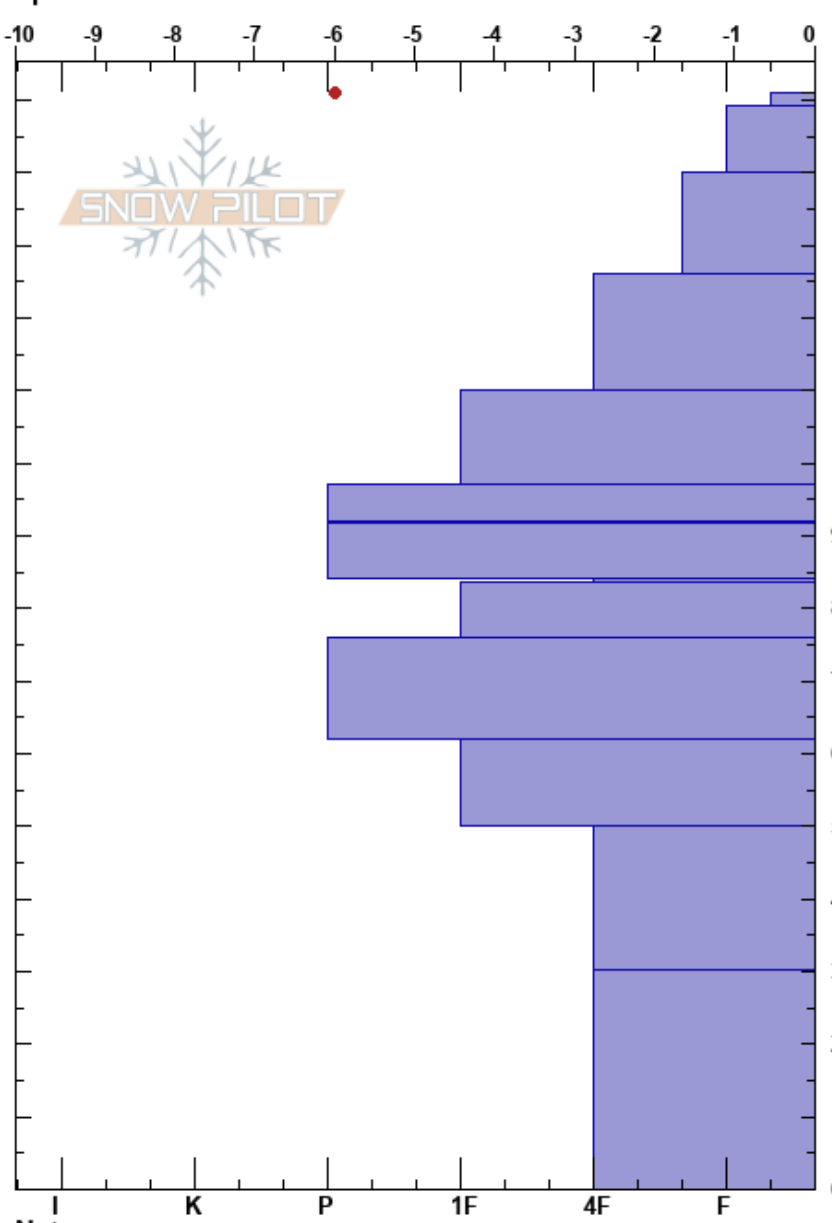

Study Plot
 Rattlesnake Mtns
 MT
 Elevation: 7400 ft
 Aspect:
 Specifics:

Logan King
 01/28/2019 - 10:45am
 Co-ord: 47.03483N, -113.99003W
 Slope Angle: 0°
 Wind Loading:

Stability:
 Air Temperature: -5.5°C PF: 37
 Sky Cover: FEW
 Precipitation: NO
 Wind: Calm

Layer Notes:

Height (cm)	Crystal		Moisture	ρ kg/m ³	Stability tests & Layer comments
	Form	Size			
151	+				← ECTN1 @149cm
140	/				← ECTN11 @140cm
130	/				← ECTN21 @126cm
120	• (C)				
110	•				← ECTN22 @110cm
100	•				
90	⊙				← ECTN26 @92cm
80	⊙				
70	•				
60	⊖				
50	⊖				
40	□	1-3			
30	□	2-3			
20					
10					
0					