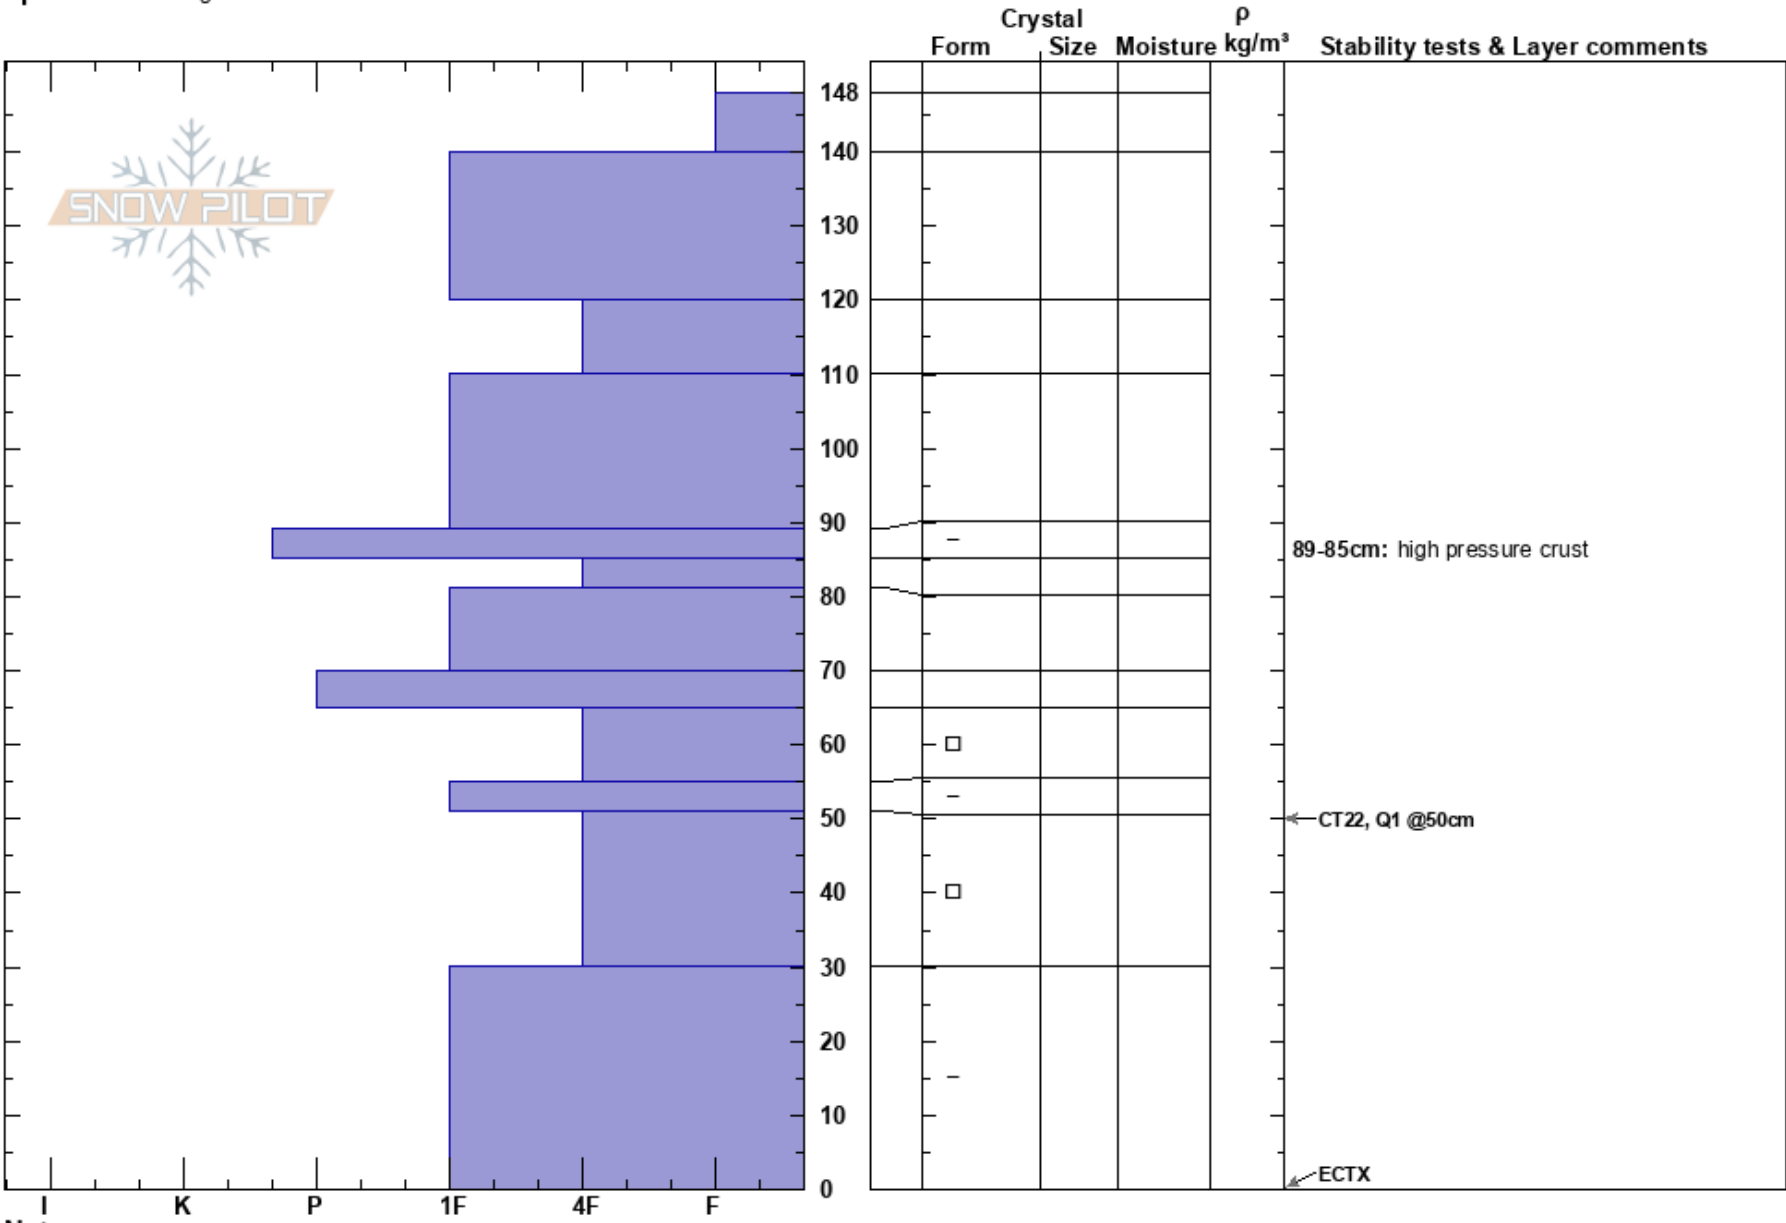

Marx Nose
 Madison Range-N
 MT
 Elevation: 9976 ft
 Aspect: SE
 Specifics: Pit dug in a Ski Area

Noah Ronczkowski
 01/28/2019 - 11:00am
 Co-ord:
 Slope Angle: 38°
 Wind Loading: previous

Stability:
 Air Temperature: -13°C
 Sky Cover: CLR
 Precipitation: NO
 Wind: N Light Breeze

HS: 148
 89-85cm: high pressure crust
 55-51cm: Problematic layer

Notes: