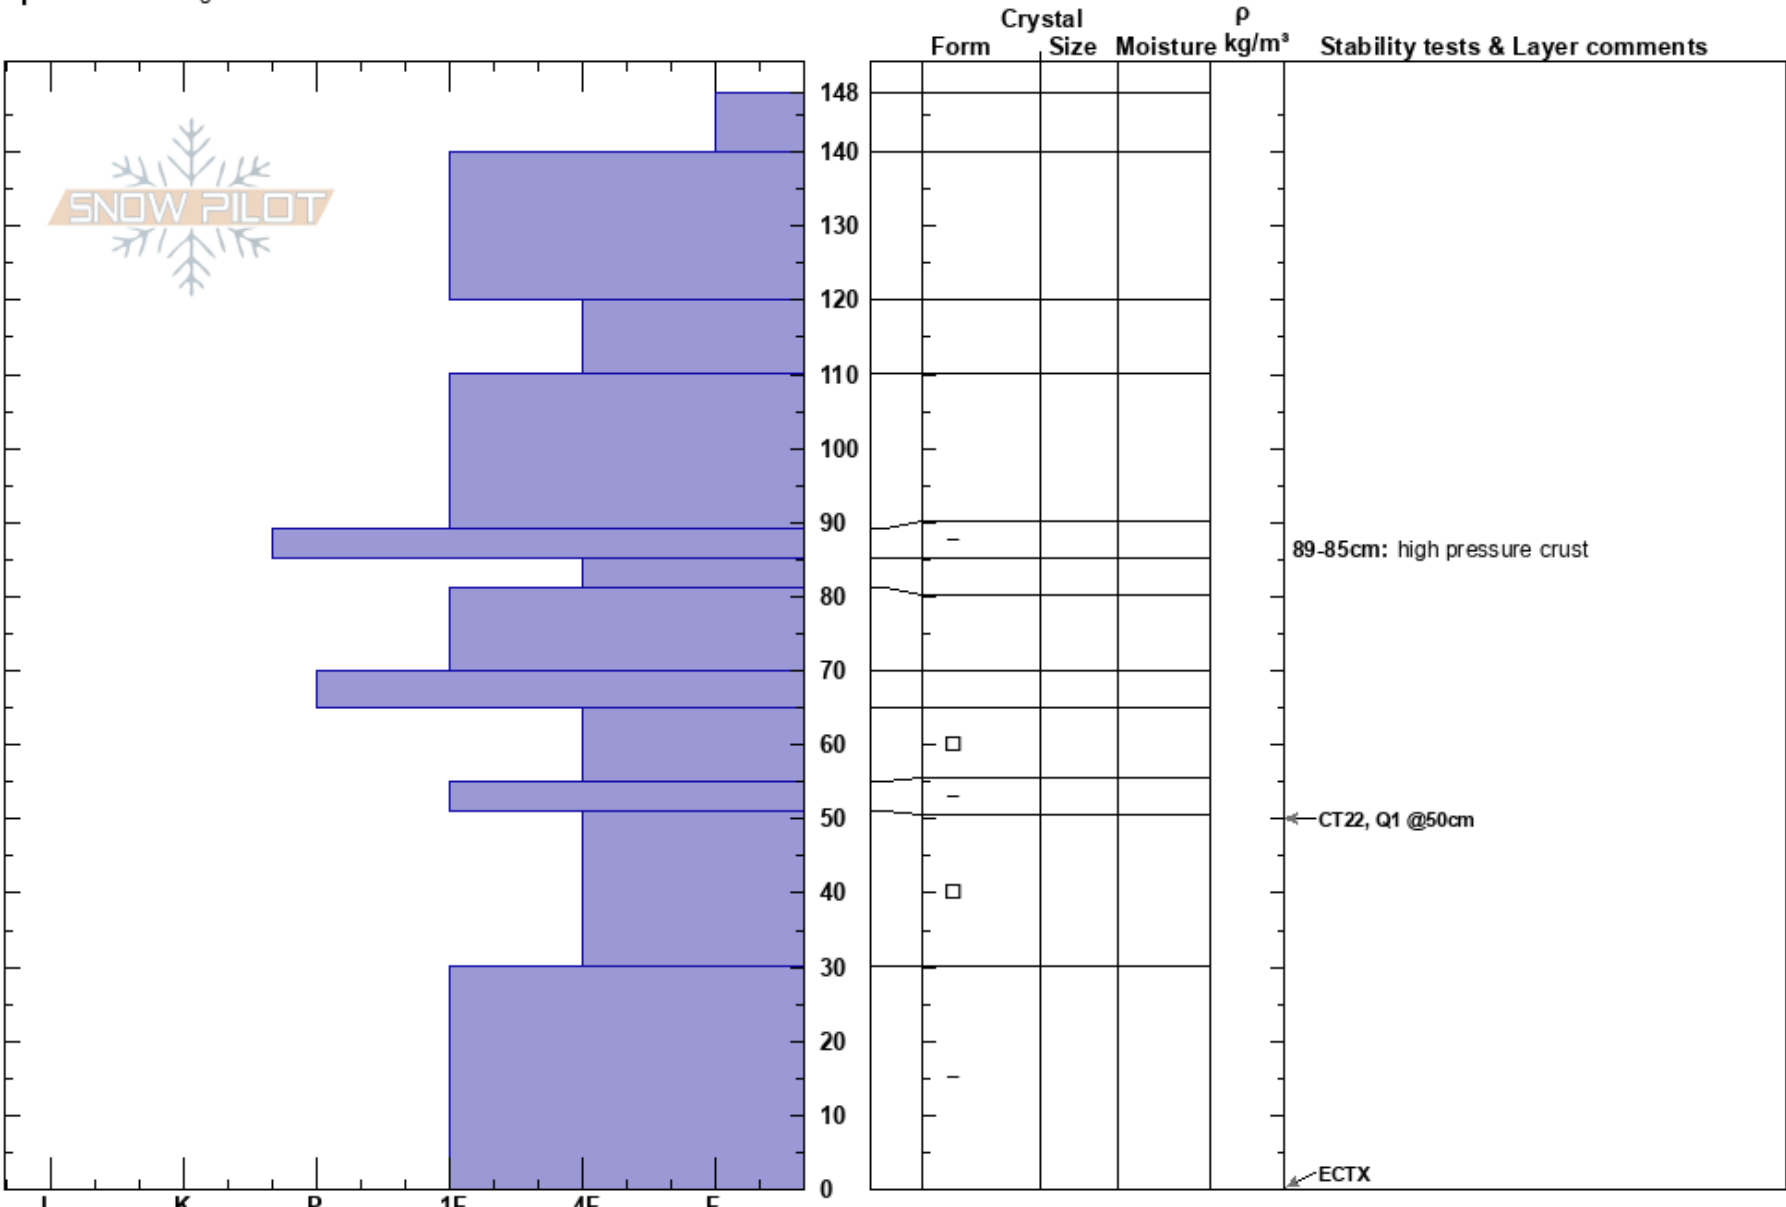

Marx Nose
 Madison Range-N
 MT
 Elevation: 9976 ft
 Aspect: SE
 Specifics: Pit dug in a Ski Area

Noah Ronczkowski
 01/28/2019 - 11:00am
 Co-ord:
 Slope Angle: 38°
 Wind Loading: previous

Stability:
 Air Temperature: -13°C
 Sky Cover: CLR
 Precipitation: NO
 Wind: N Light Breeze

HS: 148
 89-85cm: high pressure crust
 55-51cm: Problematic layer

Notes: