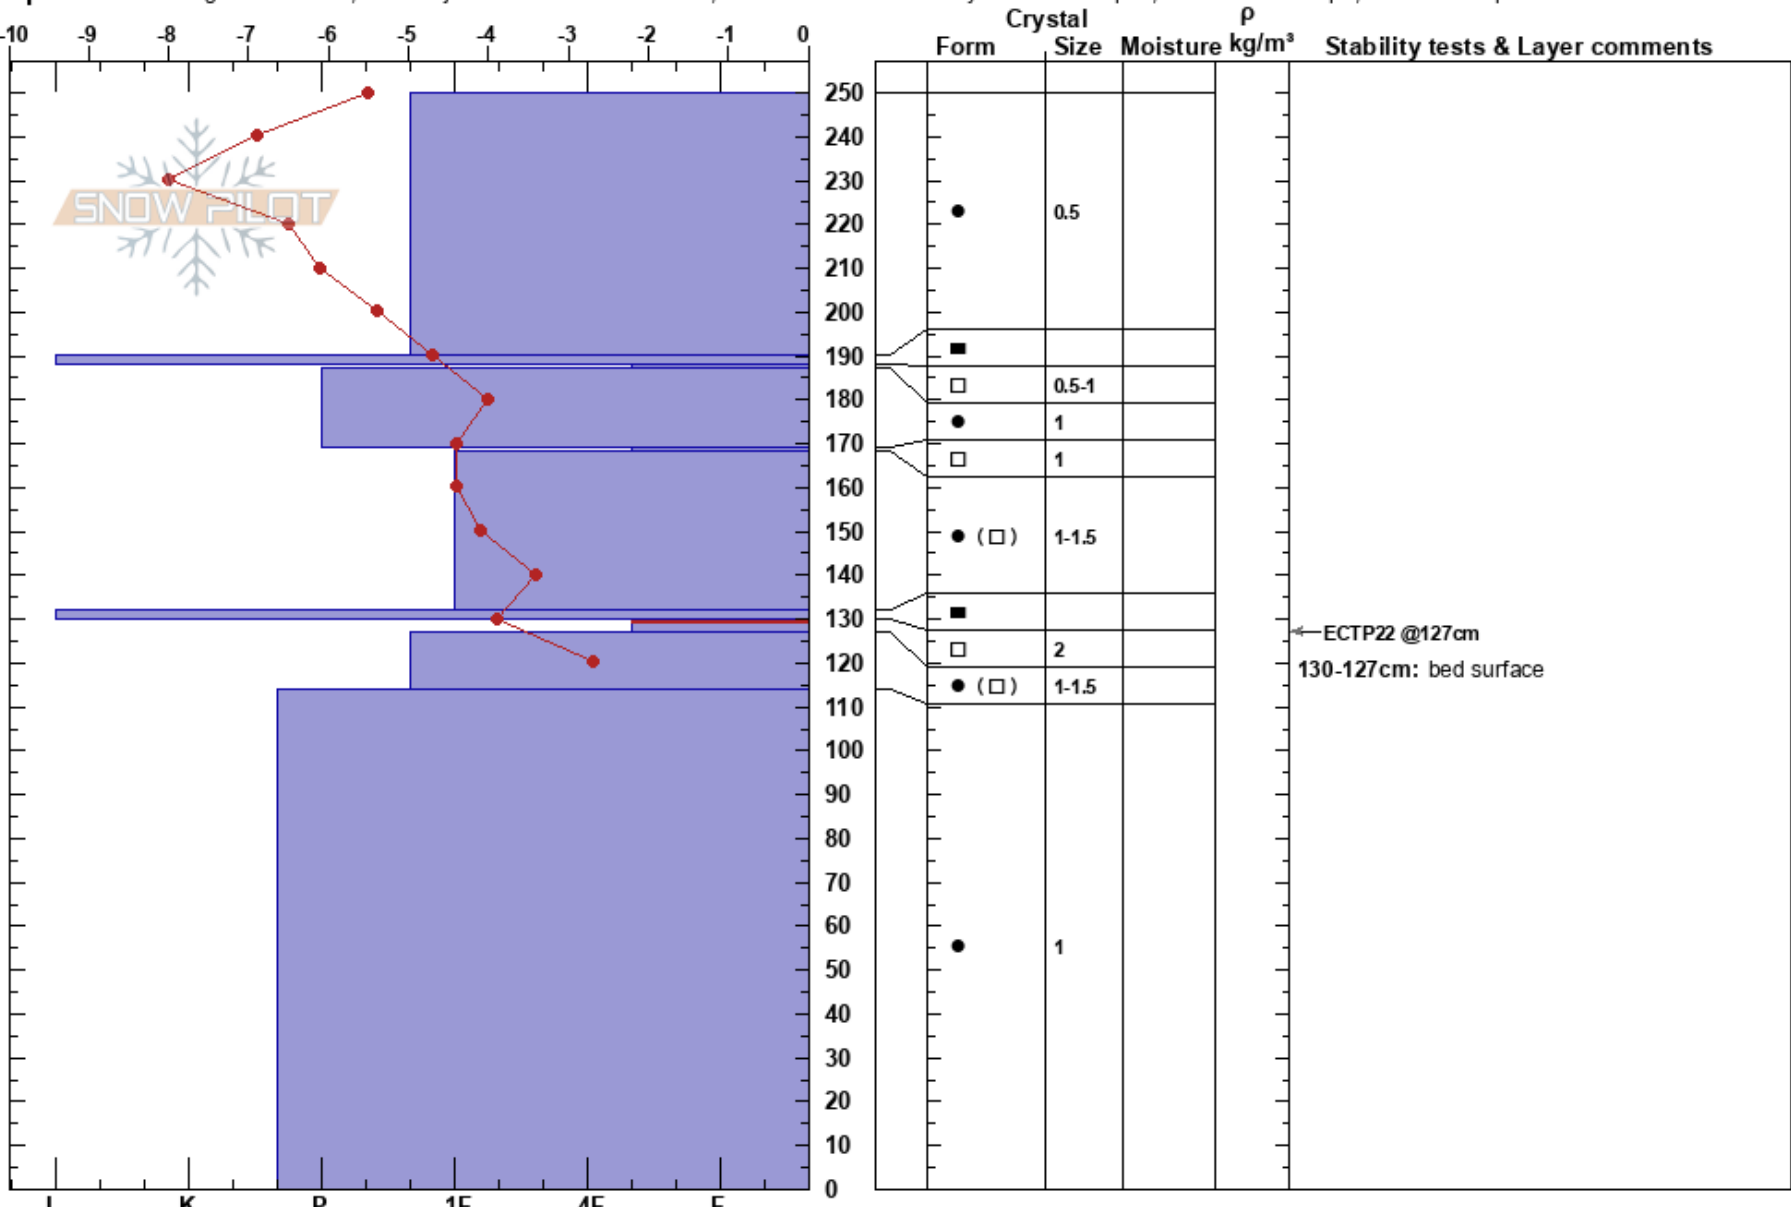

low castro's shoulder
 Madison Range-N
 MT
 Elevation: 9400 ft
 Aspect: 120°

yunce ueland
 01/28/2019 - 11:30am
 Co-ord: 45.27254N, -111.44765W
 Slope Angle: 40°
 Wind Loading: previous

Stability: Fair
 Air Temperature: -13°C
 Sky Cover: FEW
 Precipitation: NO
 Wind: Calm

HS:250
 PS: 5
 130-127cm: bed surface
 130-127cm: Problematic layer

Specifics: Pit dug in a Ski Area; Pit is adjacent to avalanche: crown; Recent avalanche activity on similar slopes; Ski tracks on slope; We skied slope

Notes: This is a crown profile of a deep slab in the low shoulder. It went on a 5 lb'er laying on the snow. It was wider than what we usually see. With a very impressive staunch wall.