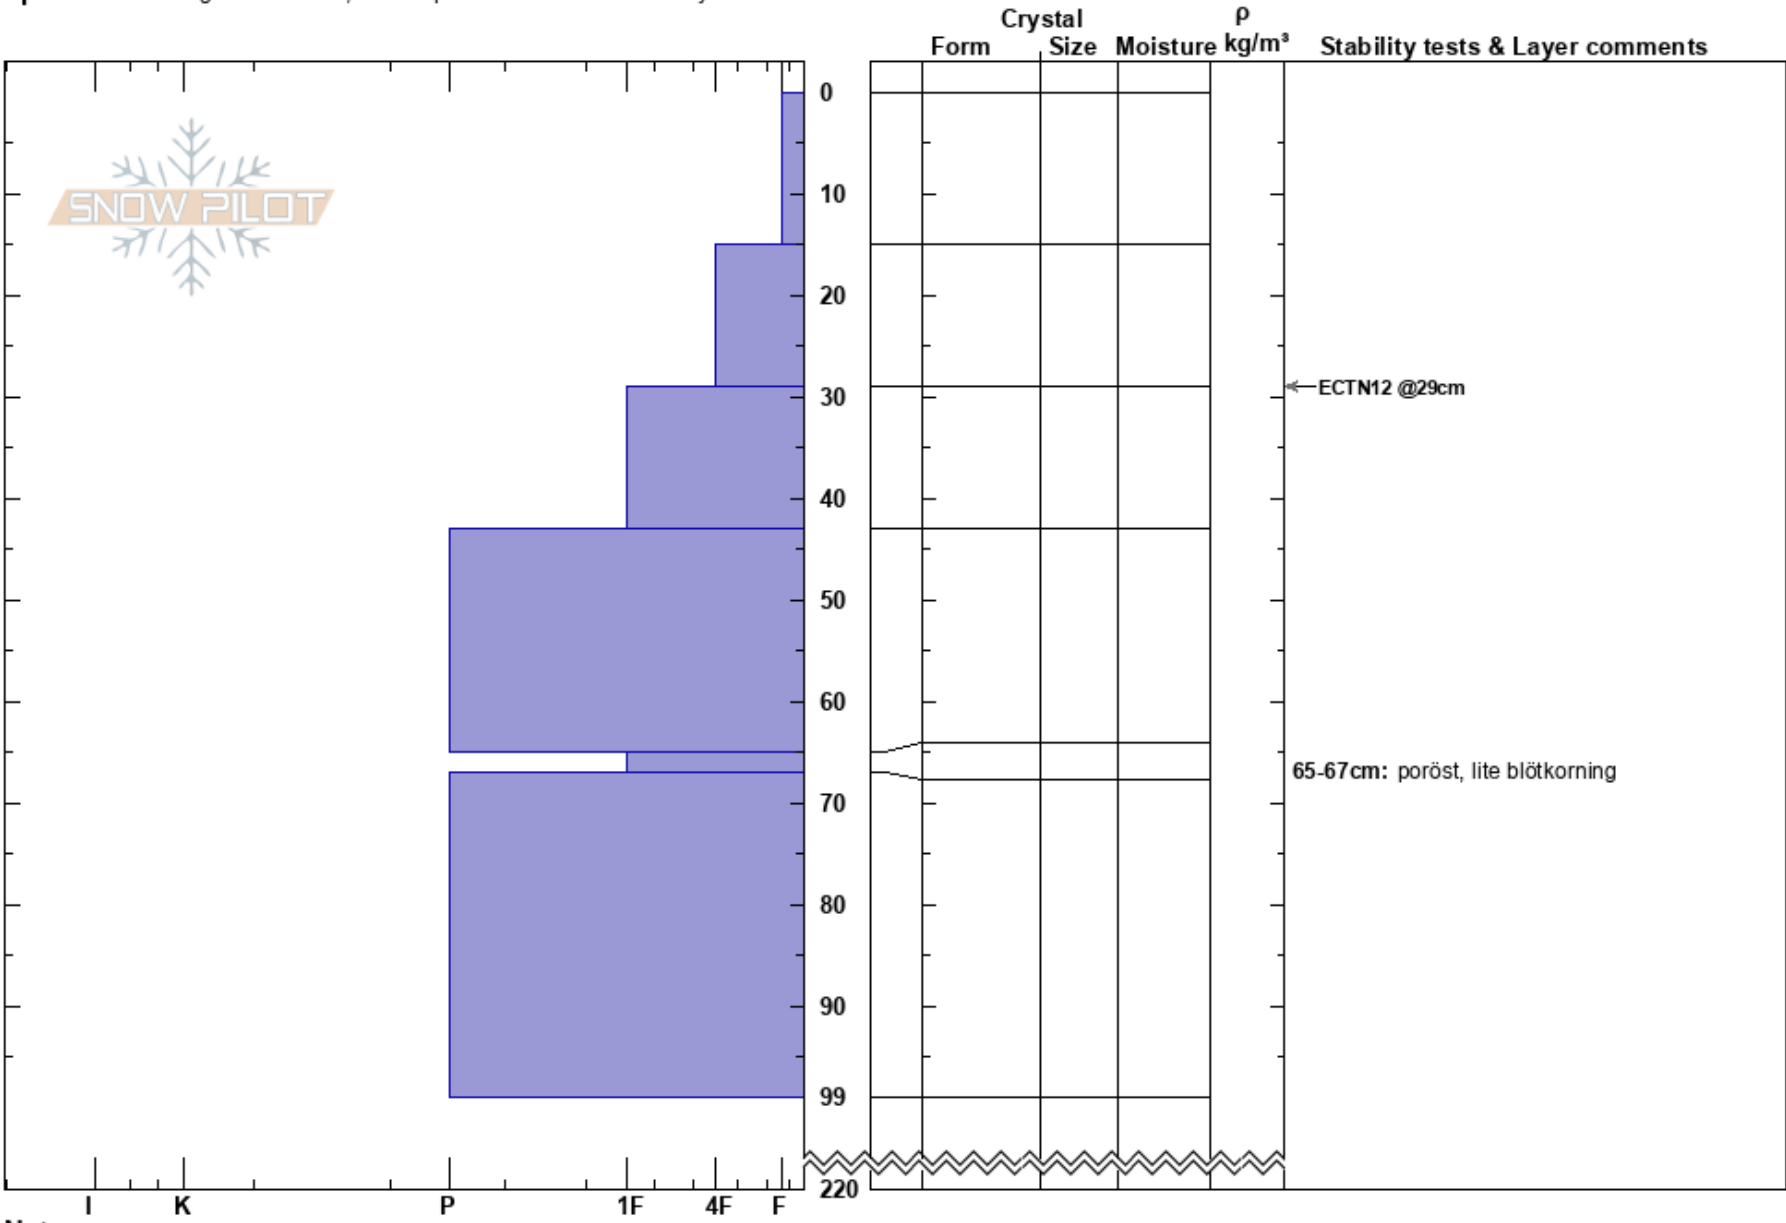

1000m plattå Felicia Ahlbin
 Åreskutan 20/01/2017 - 12:10
 Sweden
Elevation: 1050 m
Aspect: S
Specifics: Pit dug in a Ski Area; Pit is representative of backcountry

Stability: HS:220
Air Temperature: -0.6°C **PF:** 20 65-67cm: poröst, lite blötkorning
Sky Cover: OVC
Precipitation: S2
Wind: W Strong

Notes: SO slutning i en reavin med mer O riktning.