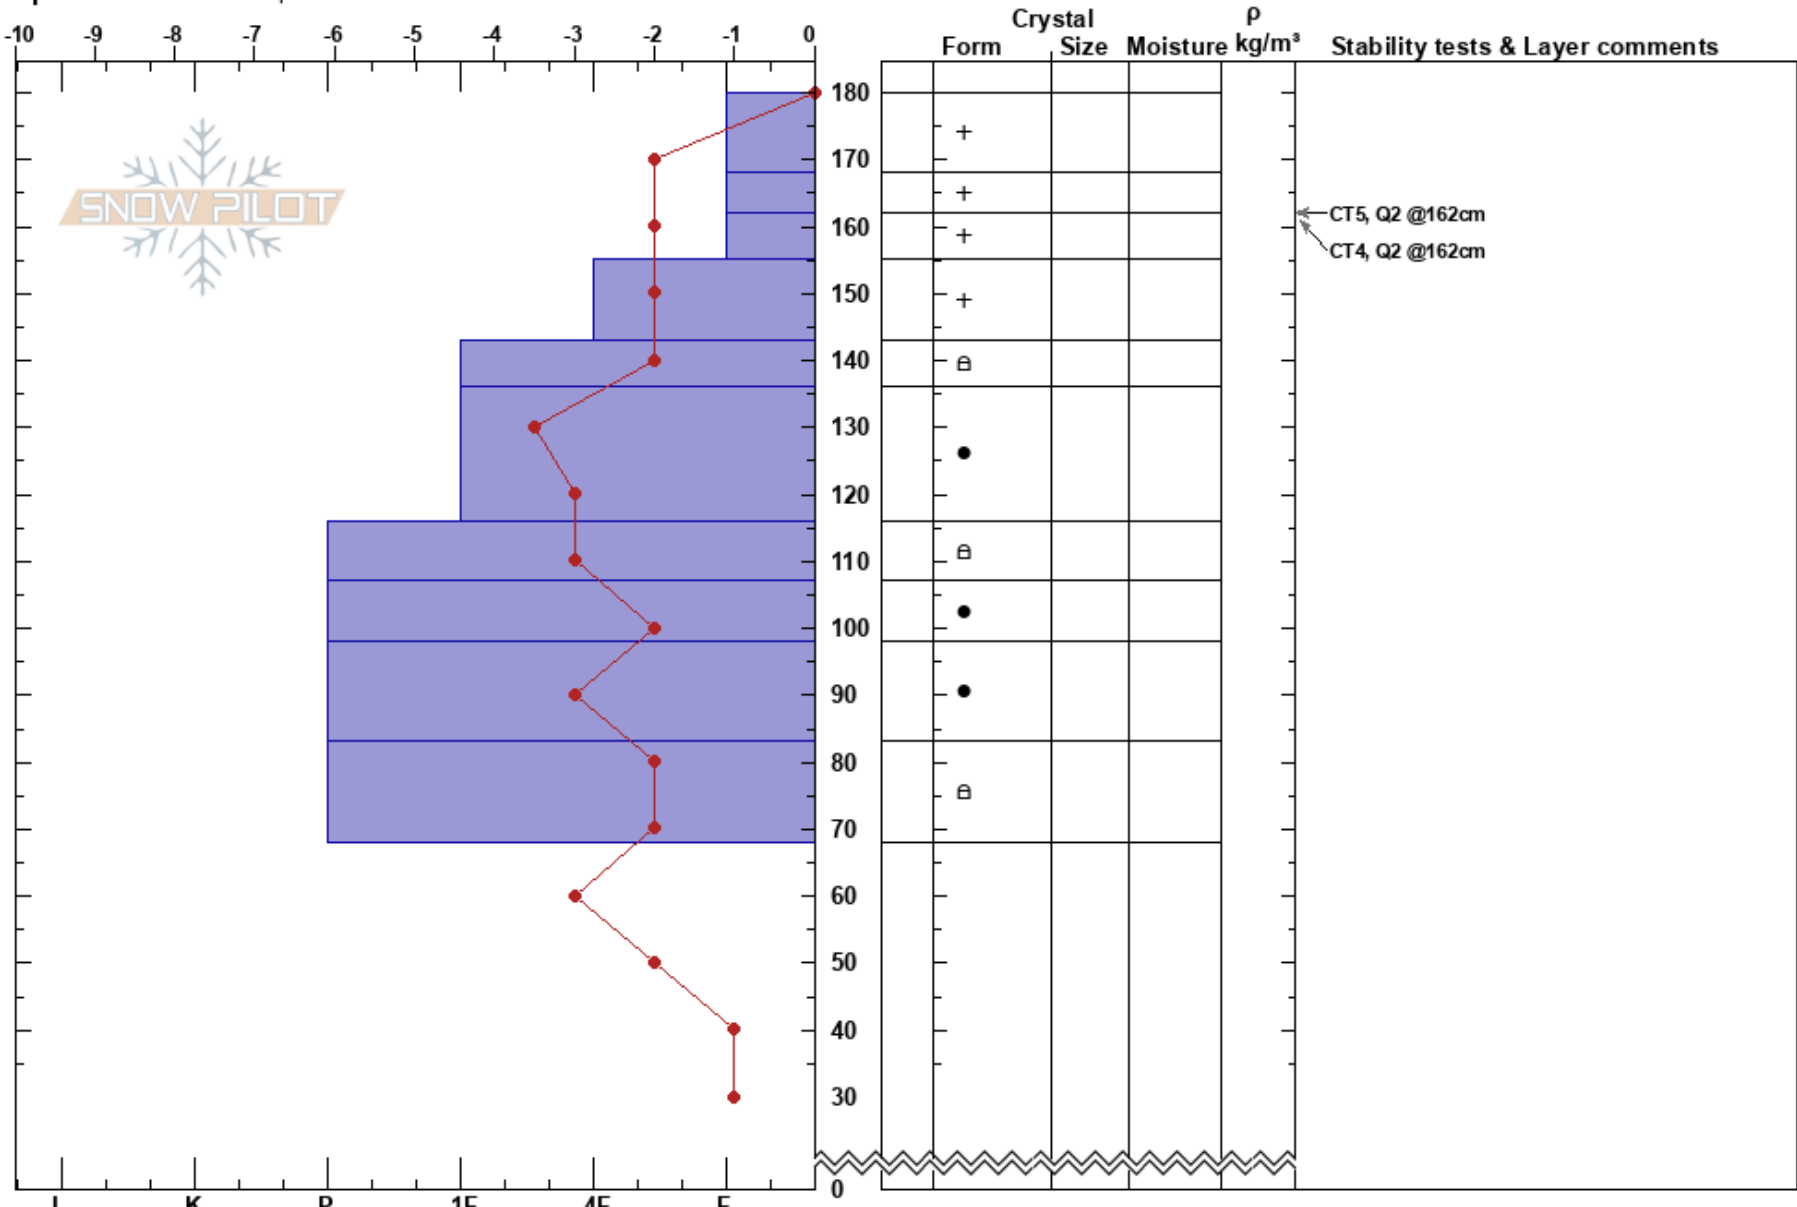

Burke Ridge
 Bitterroot
 ID
 Elevation: 6300 ft
 Aspect: 60°
 Specifics: We skied slope

Melissa Hendrickson
 01/19/2017 - 1:00pm
 Co-ord: 47.52376N, -115.71080W
 Slope Angle: 36°
 Wind Loading: no

Stability: Good
 Air Temperature: -1°C
 Sky Cover: OVC
 Precipitation: S1
 Wind: W Light Breeze

HS: 180
 PS: 30
 168-162cm: Problematic layer

Notes: New snow slab (from 180 down to 162) on top is layer of concern, not heavy right now, but could become more problematic as it settles or receives additional loading. Currently the SWE is 11% in this layer. Areas of concern are greater in windloaded open areas.